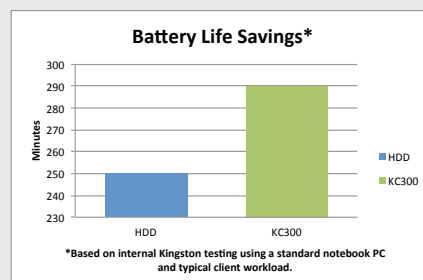

SSDNow KC300