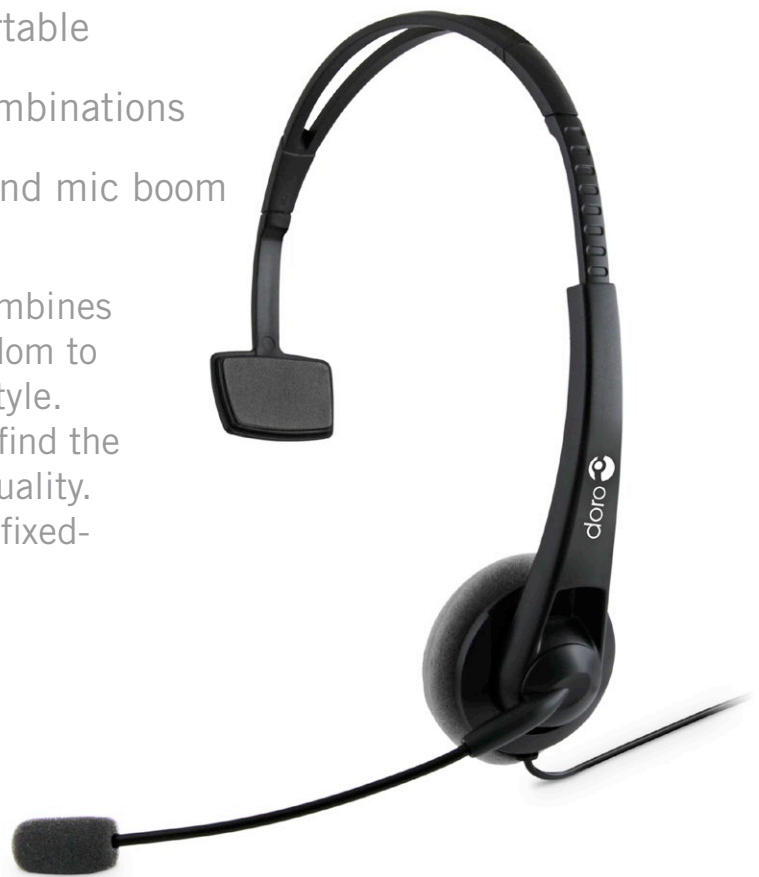

hs111

monaural headset for corded telephones

lightweight and comfortable

personalised colour combinations

adjustable headband and mic boom

Doro HS111 is very light and combines fine design details with the freedom to tailor your headset to suit your style. The flexible mic boom helps you find the best position for optimal voice quality. Compatible with most standard, fixed-line telephones.

doro® 

home electronics

hs111

Colour: black

Microphone		Cables & Contacts	
Standard	•	RJ11	•
Semi directional	•	Total length of cable	210
Speaker		Gold plated connectors	•
Monaural	•	Clothing clip	•
Earpad size diameter (mm)	50	Wear style	
Foam earcushion	5pcs	Over the head	•
		Others	
		Weight (g)	50