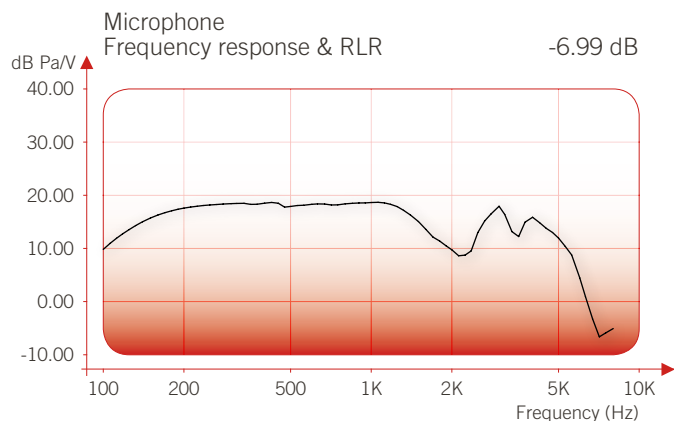

hs111

monaural headset for corded telephones

lightweight and comfortable

personalised colour combinations

adjustable headband and mic boom

Doro HS111 is very light and combines fine design details with the freedom to tailor your headset to suit your style. The flexible mic boom helps you find the best position for optimal voice quality. Compatible with most standard, fixed-line telephones.

doro® 

home electronics

hs111

Colour: black

Microphone		Cables & Contacts	
Standard	•	RJ11	•
Semi directional	•	Total length of cable	210
Speaker		Gold plated connectors	•
Monaural	•	Clothing clip	•
Earpad size diameter (mm)	50	Wear style	
Foam earcushion	5pcs	Over the head	•
		Others	
		Weight (g)	50