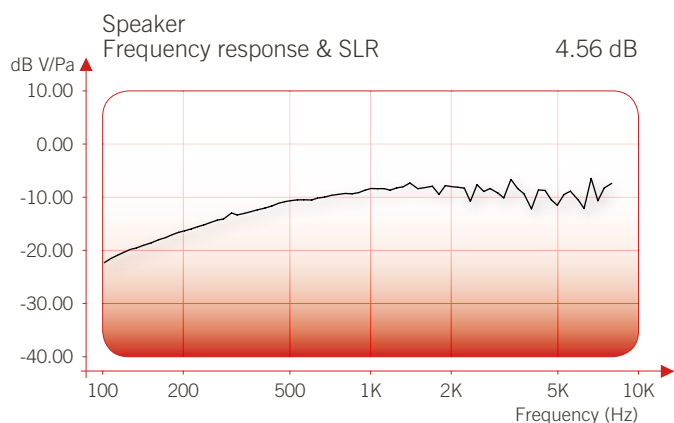

hs111

monaural headset for corded telephones

lightweight and comfortable

personalised colour combinations

adjustable headband and mic boom

Doro HS111 is very light and combines fine design details with the freedom to tailor your headset to suit your style. The flexible mic boom helps you find the best position for optimal voice quality. Compatible with most standard, fixed-line telephones.

doro® 

home electronics

hs111

Colour: black

Microphone		Cables & Contacts	
Standard	•	RJ11	•
Semi directional	•	Total length of cable	210
Speaker		Gold plated connectors	•
Monaural	•	Clothing clip	•
Earpad size diameter (mm)	50	Wear style	
Foam earcushion	5pcs	Over the head	•
		Others	
		Weight (g)	50