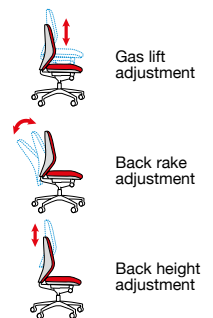

Overall width 480
Overall depth 605
Overall height 975-1085
Seat width 480
Seat depth 445
Seat height 425-535
Back width 450
Back height 480
Arm height from floor 585-695 (BIL308B1), 656-755 (BIL309B1)