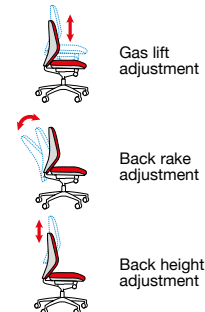

Code	Arm type	RRP
BILB1-L	No arms	£177
BIL308B1-L	Fixed arms	£222
BIL309B1-L	Adjustable arms	£242

Bilbao

Bilbao is an entry level operators chair with a free floating back, designed for a custom supportive fit that will suit any preference or body type. The gas lift, back height and tilt mechanism are all easily adjusted for enhanced comfort to help the user stay relaxed and maximise productivity throughout the working day.

Code	Arm type	RRP
BILB1	No arms	£173
BIL308B1	Fixed arms	£217
BIL309B1	Adjustable arms	£242

STOCKED FABRIC TASK

110
KG

Vantage 100 - 2 Lever

The Vantage 100 fabric chairs are comfortable and affordable, no-nonsense, task chairs which are available from stock in multiple fabric finishes. The contoured seat, back height and back rake adjustment and adjustable seat height increase sitting ease for long periods of time.
EN 1335-1:2000 / EN 1335-2:2009

Overall width 480
Overall depth 605
Overall height 895-1005
Seat width 480
Seat depth 445
Seat height 460-570
Back width 450
Back height 480
Arm height from floor 620-730 (V101), 600-790 (V102)

Code	Arm type	RRP
V100-00	No arms	£185
V101-00	Fixed arms	£227
V102-00	Adjustable arms	£257