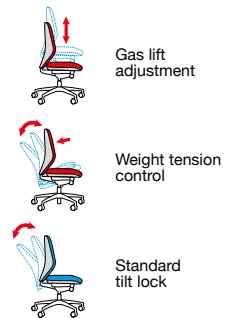

Jota

Jota has a traditional oval shaped back design in a number of arm options, with high density seat and back foam for maximum user comfort. With so many adjustable settings, Jota offers the ideal configuration for any hard-worker, eliminating aches and pains associated with improper support. BS 5459-2000+A2:2008

Overall width **680**
Overall depth **650**
Overall height **970-1100**
Seat width **520**
Seat depth **500**
Seat height **470-600**
Back width **480**
Back height **510**
Arm height from floor **620-750 (JH43), 600-800 (JH44), 470-800 (JH46)**

Code	Arm type	RRP
JH40-000	No arms	£270
JH43-000	Fixed arms	£290
JH44-000	Adjustable arms	£325
JH46-000	Folding arms	£345

Cavalier

The Cavalier managers chair is a fabric chair in blue or charcoal, both carefully stitched and tufted for plush comfort and a most elegant look. The durable nylon 5 star base and easy glide castors offer maximum comfort and mobility for any office environment.

Overall width **620**
Overall depth **700**
Overall height **1010-1100**
Seat width **505**
Seat depth **460**
Seat height **450-540**
Back width **495**
Back height **655**
Arm height from floor **635-725**

Code	Arm type	RRP
CAV300T1	Fixed arms	£247