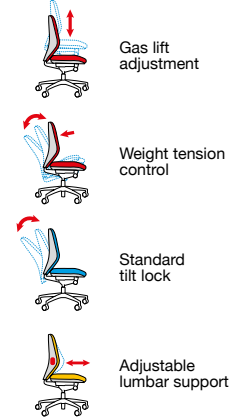

Lucca

Overall width 625
Overall depth 740
Overall height 1095-1185
Seat width 520
Seat depth 490
Seat height 465-565
Back width 520
Back height 700
Arm height from floor 710-800

Code
LUC300T1

Arm type
Fixed arms

RRP
£350

Senza

Comfort, reliability and affordability are the key attributes of the Senza operators chair with its curvaceous profile and vast array of options. Equipped with ergonomic features, a high fabric back and 4 arm options, this operators chair easily provides the comfort needed for a long day at work.
BS 5459-2000+A2:2008

Overall width 680
Overall depth 650
Overall height 970-1100
Seat width 520
Seat depth 500
Seat height 470-600
Back width 480
Back height 590
Arm height from floor 620-750 (SH43), 600-800 (SH44), 470-800 (SH46)

Code
SH40-000
SH43-000
SH44-000
SH46-000

Arm type
No arms
Fixed arms
Adjustable arms
Folding arms

RRP
£300
£310
£355
£370