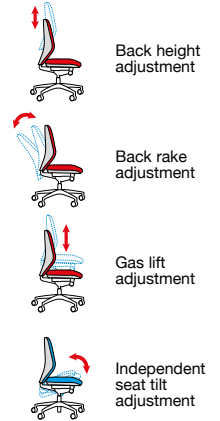

Jota

Jota has a traditional oval shaped back design in a number of arm options, with high density seat and back foam for maximum user comfort. With so many adjustable settings, Jota offers the ideal configuration for any hard-worker, eliminating aches and pains associated with improper support. BS 5459-2000+A2:2008

Overall width **680**
Overall depth **650**
Overall height **970-1100**
Seat width **520**
Seat depth **500**
Seat height **470-600**
Back width **480**
Back height **510**
Arm height from floor **620-750 (JH43), 600-800 (JH44), 470-800 (JH46)**

Code	Arm type	RRP
JH40-000	No arms	£270
JH43-000	Fixed arms	£290
JH44-000	Adjustable arms	£325
JH46-000	Folding arms	£345

Cavalier

The Cavalier managers chair is a fabric chair in blue or charcoal, both carefully stitched and tufted for plush comfort and a most elegant look. The durable nylon 5 star base and easy glide castors offer maximum comfort and mobility for any office environment.

Overall width **620**
Overall depth **700**
Overall height **1010-1100**
Seat width **505**
Seat depth **460**
Seat height **450-540**
Back width **495**
Back height **655**
Arm height from floor **635-725**

Code	Arm type	RRP
CAV300T1	Fixed arms	£247