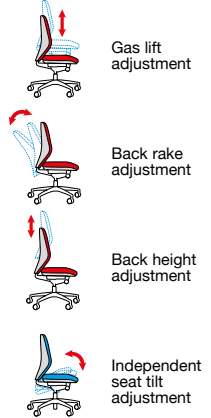

Back rake adjustment