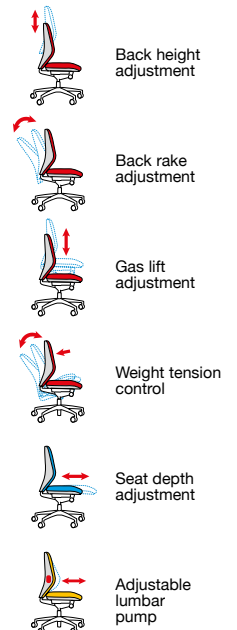

Overall width **670**
 Overall depth **650**
 Overall height **1050-1180**
 Seat width **520**
 Seat depth **500**
 Seat height **470-600**
 Back width **450**
 Back height **600**
 Arm height from floor **650-850**

Overall width 660
 Overall depth 675
 Overall height 1010-1165
 Seat width 490
 Seat depth 500
 Seat height 470-560
 Back width 505
 Back height 600
 Arm height from floor 670-825

Code **Arm type** **RRP**
CWL300K2 Adjustable arms **£468**

Jota Ergo

The Jota Ergo 24 hour task chair is built for constant use, with a host of ergonomic features that facilitate all-day comfort. Ideal for call centres, hospitals and other institutions that require round-the-clock support, the extra high back & adjustable arms have been designed to increase user comfort & productivity. BS 5459-2000+A2:2008

Overall width 680
 Overall depth 650
 Overall height 1050-1180
 Seat width 520
 Seat depth 500
 Seat height 470-600
 Back width 450
 Back height 590
 Arm height from floor 650-850

Code **Arm type** **RRP**
JXERGOB Adjustable arms **£445**