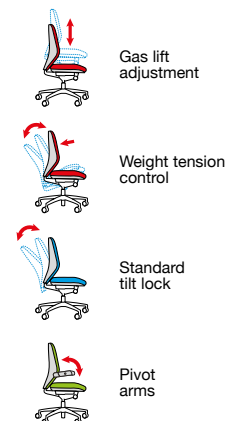

Sofia

110 KG

Supreme comfort and classic design come together in the Sofia operators chair. With a pneumatic lumbar pad for ultimate comfort and a waterfall seat to reduce stress on the user's knees by having a downward slope at the edge of the seat cushion, Sofia will help you through those long hours at work.

EN 1335-1: 2000

Overall width **645**
Overall depth **720**
Overall height **1005-1095**
Seat width **510**
Seat depth **485**
Seat height **440-530**
Back width **510**
Back height **560**
Arm height from floor **640-830**

Code
SOF300T1

Arm type
Adjustable arms

RRP
£400

Tuscan

115 KG

The Tuscan high back operators chair collection has a uniquely shaped back and headrest which ensures the chair adapts to the users back and provides just the right amount of comfort and support. Tuscan has ample cushioning whilst retaining a modern pillow design with sleek contours.

Overall width **690**
Overall depth **600**
Overall height **1150-1250**
Seat width **500**
Seat depth **530**
Seat height **470-570**
Back width **470**
Back height **730**
Arm height from floor **470-660**

Code
TUS300T1

Arm type
Pivot arms

RRP
£374