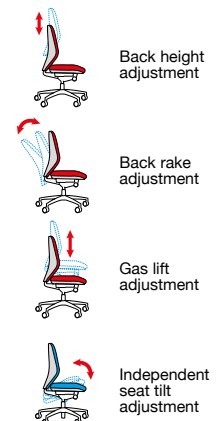

Lucca

Overall width 625
Overall depth 740
Overall height 1095-1185
Seat width 520
Seat depth 490
Seat height 465-565
Back width 520
Back height 700
Arm height from floor 710-800

Code
LUC300T1

Arm type
Fixed arms

RRP
£350

Senza

Comfort, reliability and affordability are the key attributes of the Senza operators chair with its curvaceous profile and vast array of options. Equipped with ergonomic features, a high fabric back and 4 arm options, this operators chair easily provides the comfort needed for a long day at work.
BS 5459-2000+A2:2008

Overall width 680
Overall depth 650
Overall height 970-1100
Seat width 520
Seat depth 500
Seat height 470-600
Back width 480
Back height 590
Arm height from floor 620-750 (SH43), 600-800 (SH44), 470-800 (SH46)

Code
SH40-000
SH43-000
SH44-000
SH46-000

Arm type
No arms
Fixed arms
Adjustable arms
Folding arms

RRP
£300
£310
£355
£370