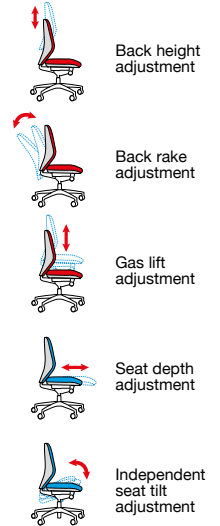

Overall width **670**
 Overall depth **650**
 Overall height **1050-1180**
 Seat width **520**
 Seat depth **500**
 Seat height **470-600**
 Back width **450**
 Back height **600**
 Arm height from floor **650-850**

Black
BLK

Blue
BLU

Code
SXERGOB

Arm type
 Adjustable arms

RRP
£470

Back height adjustment

Back rake adjustment

Gas lift adjustment

Weight tension control

Seat depth adjustment

Adjustable lumbar pump

Cornwall

Designed for durability making it perfect for high-intensity environments like call centres, healthcare or public services where chairs need to perform all day, every day. The waterfall seat, soft padded arms and sculptured back delivers ergonomic comfort all day long.

Overall width 660
 Overall depth 675
 Overall height 1010-1165
 Seat width 490
 Seat depth 500
 Seat height 470-560
 Back width 505
 Back height 600
 Arm height from floor 670-825

Code **Arm type** **RRP**
CWL300K2 Adjustable arms **£468**