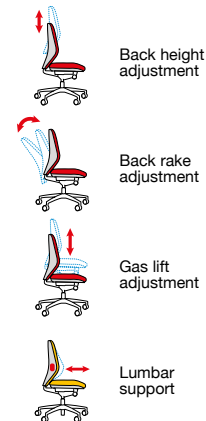

Sofia

110 KG

Supreme comfort and classic design come together in the Sofia operators chair. With a pneumatic lumbar pad for ultimate comfort and a waterfall seat to reduce stress on the user's knees by having a downward slope at the edge of the seat cushion, Sofia will help you through those long hours at work.

EN 1335-1: 2000

Overall width **645**
Overall depth **720**
Overall height **1005-1095**
Seat width **510**
Seat depth **485**
Seat height **440-530**
Back width **510**
Back height **560**
Arm height from floor **640-830**

Code
SOF300T1

Arm type
Adjustable arms

RRP
£400

Tuscan

115 KG

The Tuscan high back operators chair collection has a uniquely shaped back and headrest which ensures the chair adapts to the users back and provides just the right amount of comfort and support. Tuscan has ample cushioning whilst retaining a modern pillow design with sleek contours.

Overall width **690**
Overall depth **600**
Overall height **1150-1250**
Seat width **500**
Seat depth **530**
Seat height **470-570**
Back width **470**
Back height **730**
Arm height from floor **470-660**

Code
TUS300T1

Arm type
Pivot arms

RRP
£374