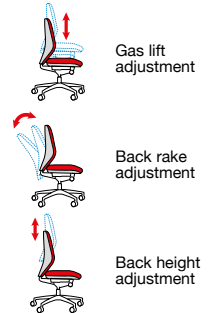

Code	Arm type	RRP
CAV300T1	Fixed arms	£247

Bilbao Lumbar

The Bilbao operators chair offers more choices than typical operator chairs with a sculptured foam seat, lumbar foam back support and multiple arm options to suit the preferences of office individuals, so you will struggle to find a more comfortable office chair, whilst maintaining a uniform look throughout the office.

Code	Arm type	RRP
BILB1-L	No arms	£177
BIL308B1-L	Fixed arms	£222
BIL309B1-L	Adjustable arms	£242

Bilbao

Bilbao is an entry level operators chair with a free floating back, designed for a custom supportive fit that will suit any preference or body type. The gas lift, back height and tilt mechanism are all easily adjusted for enhanced comfort to help the user stay relaxed and maximise productivity throughout the working day.