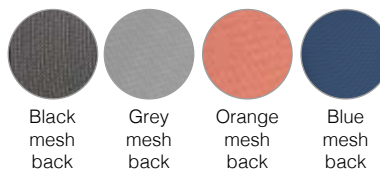

Overall Width **615**
Overall Depth **615**
Overall Height **1040-1135**
Seat width **510**
Seat depth **440**
Seat height **460-555**
Back width **450**
Back height **580**
Arm height from floor **627-722**