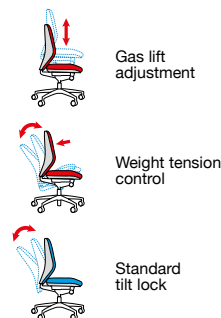

Orion

The Orion fabric mesh operators chair has been ergonomically designed for healthy seating and wellbeing. Suitable for any work space, Orion has pivot arms and an injection moulded back with mesh upholstery to keep the user well supported and comfortable throughout the day.

115 KG

Overall width **630**
Overall depth **610**
Overall height **895-995**
Seat width **480**
Seat depth **500**
Seat height **440-540**
Back width **470**
Back height **500**
Arm height from floor **620-720**

Black fabric seat with black mesh back

Code **ORN300T1-K**   **Arm type** Pivot arms   **RRP** **£281**

Duffy

Duffy is a well-designed office chair that is proof that ergonomic and affordable are not mutually exclusive. The completely mesh back is ideal for allowing air to flow through the chair, and the Duffy chair with its fixed pointing arms and pleasingly curved back, does well on both these accounts.

115 KG

Overall width **600**
Overall depth **600**
Overall height **955-1055**
Seat width **470**
Seat depth **550**
Seat height **450-550**
Back width **450**
Back height **520**
Arm height from floor **640-740**

Black air mesh seat with black mesh back

Code **DFY300T1-K**   **Arm type** Fixed arms   **RRP** **£272**