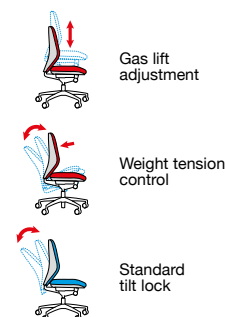

Chord

115 KG

Enjoy the executive style of the ultra-comfy Chord office chair which is the ideal accompaniment to any home office setting. The high back chair has a grey fabric seat and headrest, together with a breathable mesh back to keep you comfortable and cool and ready for the task at hand.

Overall width 610
Overall depth 640
Overall height 1090-1180
Seat width 495
Seat depth 490
Seat height 450-540
Back width 470
Back height 740
Arm height from floor 670-760

Grey fabric seat with Grey mesh back

Code CHO300T1-G **Arm type** Fixed arms **RRP** £256