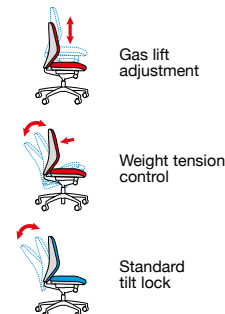

Solaris

115 KG

The Solaris chair has a stylish injection moulded back with breathable mesh and a sculptured lumbar adjustment, which allows the user to sit with optimal comfort and personalised support. Its ergonomic design promotes circulation, to increase energy and improve productivity in the workplace.

Overall width 630
Overall depth 610
Overall height 1070-1170
Seat width 490
Seat depth 510
Seat height 470-570
Back width 500
Back height 670
Arm height from floor 635-735

Black fabric seat with black mesh back

Code SOL300T1-K **Arm type** Fixed arms **RRP** £272