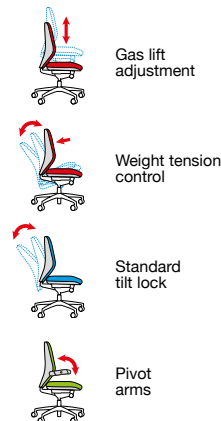

Orion

The Orion fabric mesh operators chair has been ergonomically designed for healthy seating and wellbeing. Suitable for any work space, Orion has pivot arms and an injection moulded back with mesh upholstery to keep the user well supported and comfortable throughout the day.

115 KG

Overall width **630**
Overall depth **610**
Overall height **895-995**
Seat width **480**
Seat depth **500**
Seat height **440-540**
Back width **470**
Back height **500**
Arm height from floor **620-720**

Black fabric seat with black mesh back

Code **ORN300T1-K**   **Arm type** Pivot arms   **RRP** **£281**

Duffy

Duffy is a well-designed office chair that is proof that ergonomic and affordable are not mutually exclusive. The completely mesh back is ideal for allowing air to flow through the chair, and the Duffy chair with its fixed pointing arms and pleasingly curved back, does well on both these accounts.

115 KG

Overall width **600**
Overall depth **600**
Overall height **955-1055**
Seat width **470**
Seat depth **550**
Seat height **450-550**
Back width **450**
Back height **520**
Arm height from floor **640-740**

Black air mesh seat with black mesh back

Code **DFY300T1-K**   **Arm type** Fixed arms   **RRP** **£272**