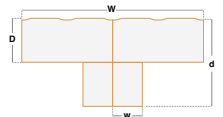

- Two straight desks side-by-side with scalloped cutouts and return desks
- Returns can be fitted to either side of desk to extend the working area