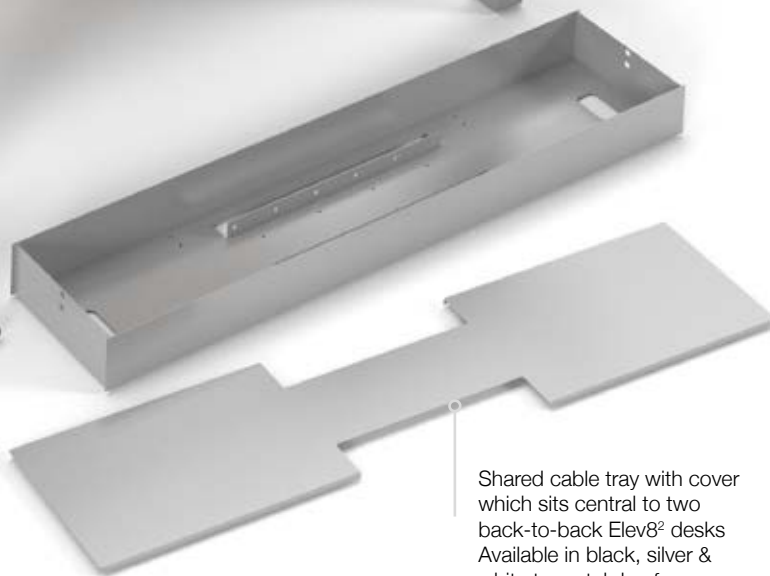

Stand Up PIs
TIMOTION

Bluetooth control

CODE	RRP
EVT-BCU	£92

Vertical cable chain

Fits inside the lower cable channel of back-to-back desks for cable management

Shared cable tray with cover which sits central to two back-to-back Elev8² desks Available in black, silver & white to match leg frames

ELEV8² MONO

SIT-STAND DESKING

Elev8² Mono sit-stand desks allow the individual user to electronically adjust the desk height from a sitting to a standing position with the touch of a button.

Having the option to stand, as well as sit during the work day has been proven not only to benefit the health of the user but also of the business, dramatically improving health, well-being and energy levels of employees.