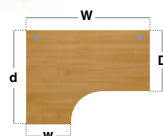

- Ergonomic left hand desktops with panel end leg and full leg return
- Three drawer pedestal which is fixed to the 800mm deep end