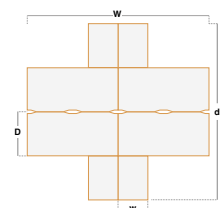

- Back-to-back desks with returns for a modern bench desk configuration
- Legs are shared between desk clusters with a recessed centre leg support