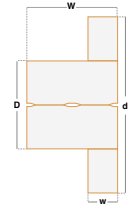

- Two straight desks back-to-back with scalloped cutouts and return desks
- Extended sturdy steel framework and bench tops which take on a floating look