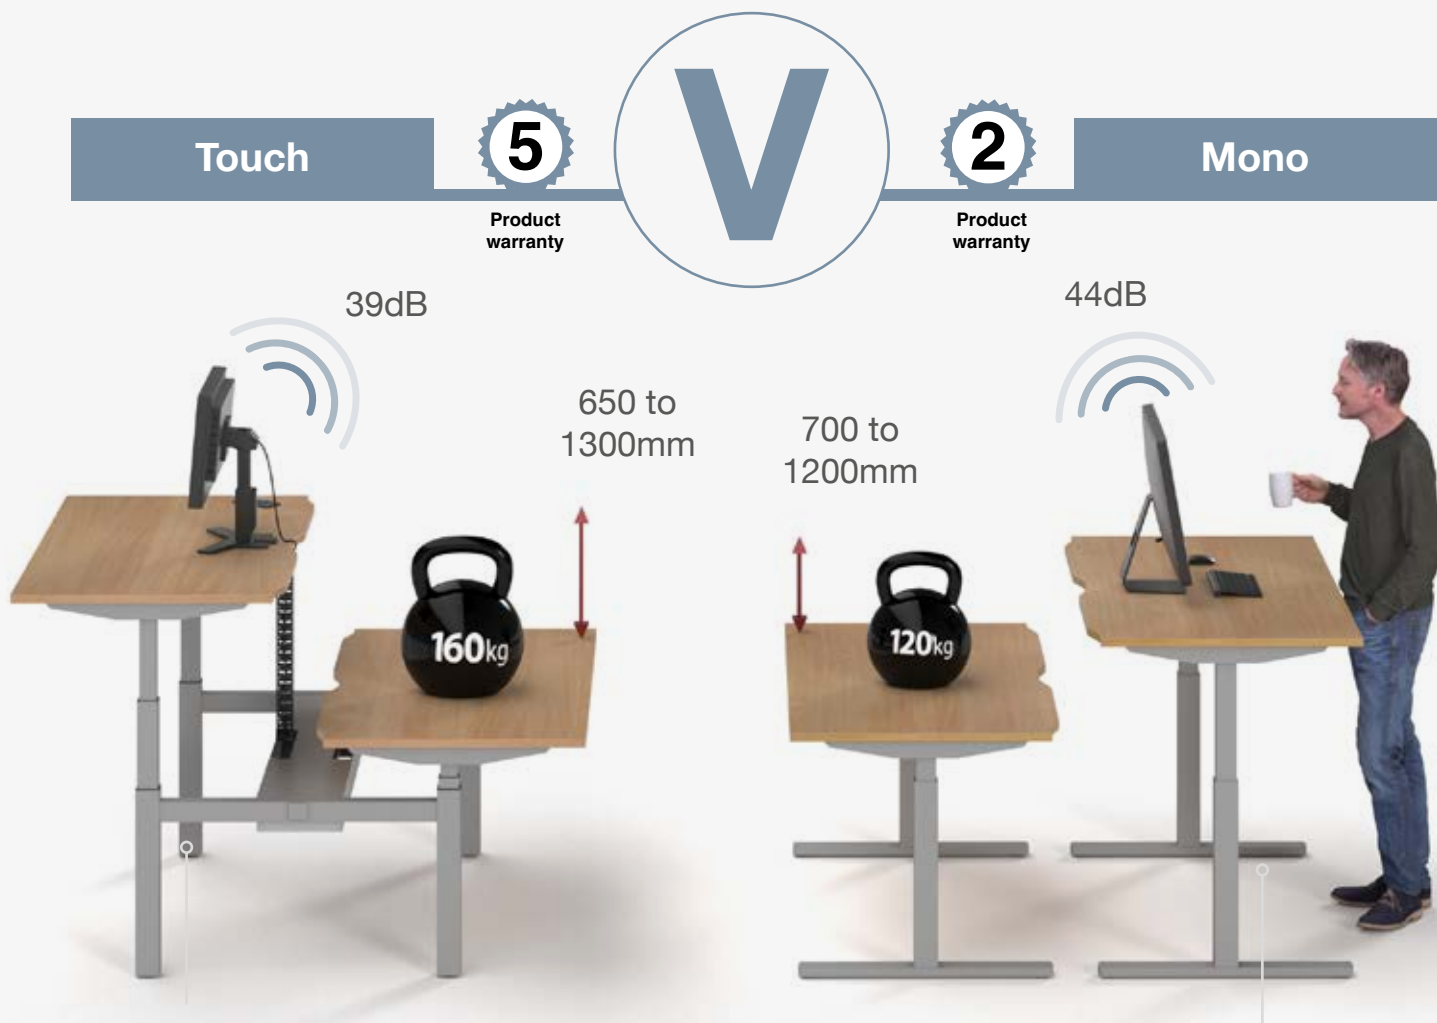

- Single straight desks 800mm deep with adjustability from 700mm-1200mm
- The single motor adjusts the desktop height at a 44db noise level

Vibe Screen for Single Desks

CODE	W	D	H	Band A	Band B	Band C	Band D	Band E
EV1000	1000	25	600	£235	£253	£284	£306	£331
EV1200	1200	25	600	£270	£284	£311	£336	£363
EV1400	1400	25	600	£298	£311	£343	£370	£399
EV1600	1600	25	600	£331	£343	£374	£403	£436

- Cable management tray positioned under desk to use on single straight desks
- Available in silver or white to match leg frames

Vertical Cable Spiral

CODE	W	D	H	RRP
EV-SN	80	80	150-1300	£100

- Spring like expansion which expands to carry cables from 150mm-1300mm
- Available in silver or white to match leg frames

DESKS

3 part leg Black, Silver or White			2 part leg Silver or White
Single and back-to-back desks			Single desks
Twin motors per desk			Single motor per desk
Control unit			Control unit

Studies also show that Elev8 sit-stand desks promote creativity, team interaction, collaboration, and the willingness to share ideas. So, when it comes to the Elev8 range, a desk is much more than a place to work - it's a working culture that benefits both the employee and the company.