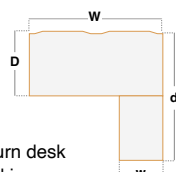

CODE	W	D	H	w	d	RRP
ER1488	1400	800	725	600	1600	£745
ER1688	1600	800	725	600	1600	£772

- Rectangular desks 800mm deep complete with 800mm return desk
- Return can be fitted to either side of desk to extend the working area