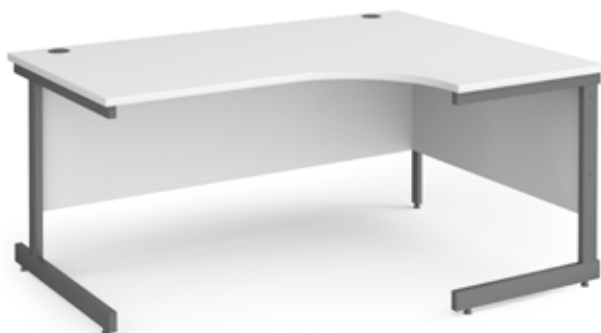

Right Hand Ergonomic Desks

CODE	W	D	H	w	d	RRP
CC14ER	1400	800	725	600	1200	£486
CC16ER	1600	800	725	600	1200	£526
CC18ER	1800	800	725	600	1200	£584

- Ergonomic right hand desktops with single upright legs & two cable ports
- Space saving design to fit in rooms which lack space