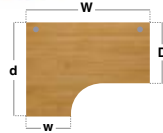

Beech (B)

Grey Oak (GO)

Oak (O)

Walnut (W)

White (WH)

Please add desktop finish when ordering eg. **MP16WL** in Oak = **MP16WLO**

Left Hand Ergonomic Desks

CODE	W	D	H	w	d	RRP
MP14EL	1400	800	725	600	1200	£520
MP16EL	1600	800	725	600	1200	£560
MP18EL	1800	800	725	600	1200	£637