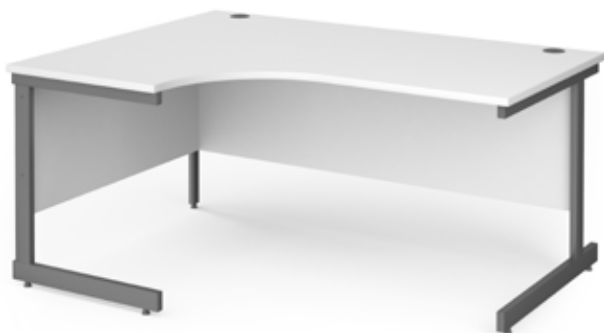

Contract 25 Cantilever | Contract

Left Hand Ergonomic Desks

CODE	W	D	H	w	d	RRP
CC14EL	1400	800	725	600	1200	£486
CC16EL	1600	800	725	600	1200	£526
CC18EL	1800	800	725	600	1200	£584

- Ergonomic left hand desktops with single upright legs & two cable ports
- Ideal to fit into corners or cluster together to maximise office space