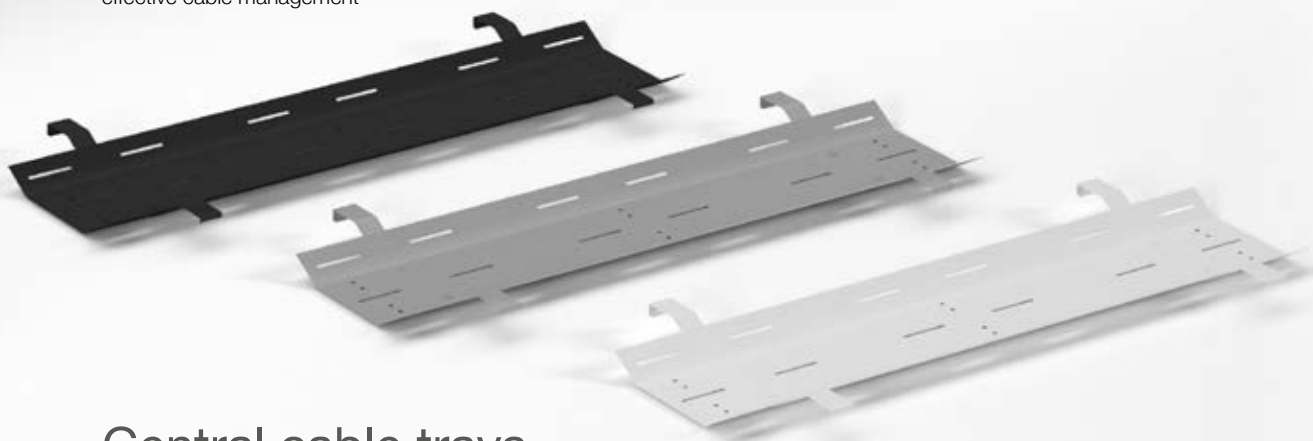

Beam

Steel legs and framework for enhanced strength and stability

Manages all the cables from the desk to the floor, with a front panel that can be removed quickly and easily to gain access to wires

Mass cable riser

CODE	W	D	H	RRP
EDCR	390	65	500	£172

Black (K)

Silver (S)

White (WH)

Please add metal finish when ordering eg. **EDCR** in White = **EDCR-WH**

Offering choice is essential when creating a space for an agile workforce, and Adapt's thoughtful design and versatile components help you to do more with less.

The flexibility of bench desking allows for easy reconfiguration and expansion of the work area as one project is completed and a new team moves into the space.

Inset legs

Provides improved leg room as the recessed leg is positioned in the centre of the desks

Central drop down cable trays where cables can run between two trays for effective cable management

Central cable trays

CODE	USAGE	W	D	H	RRP
ED12DCT	Fits 1200 wide desk	1000	320	60	£152
ED14DCT	Fits 1400 wide desk	1200	320	60	£160
ED16DCT	Fits 1600 wide desk	1400	320	60	£167