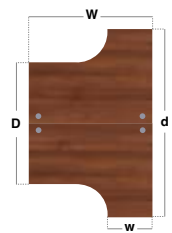

- Two ergonomic desks in a back-to-back cluster
- H-Frame legs are shared between desks with a modesty panel

Black (K)

Silver (S)

White (WH)

Beech (B)

Grey Oak (GO)

Oak (O)

Walnut (W)

White (WH)

Please add frame finish followed by desktop finish when ordering eg. **MB1612B** with White frame in Walnut = **MB1612BWHW**