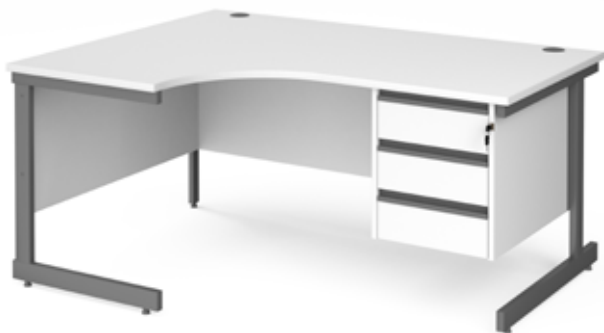

Left Hand Ergonomic Desks with Three Drawer Pedestal

CODE	W	D	H	w	d	RRP
CC16EL3	1600	800	725	600	1200	£705
CC18EL3	1800	800	725	600	1200	£768

- Ergonomic left hand desktops with single upright legs & two cable ports
- Three drawer fixed pedestal with matching finger pull handles