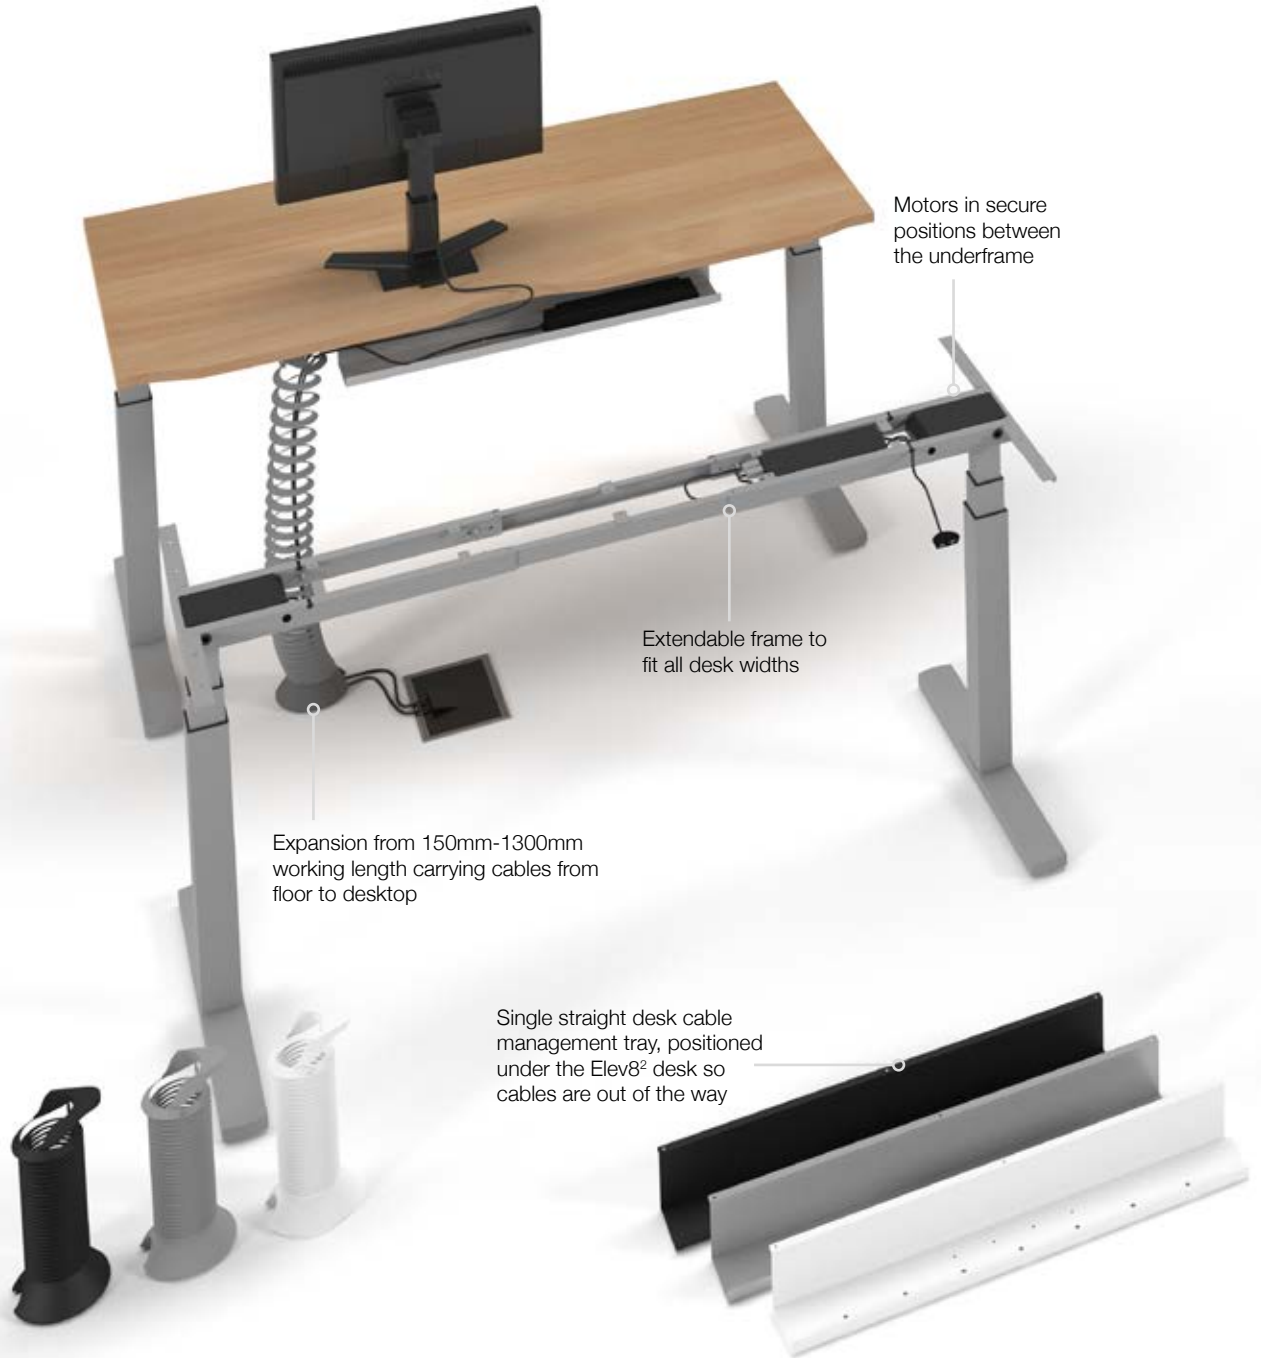

Elev8² Touch | Height Adjustable

Back-to-Back Height Adjustable Desks

CODE	W	D	H	RRP
EVTB-1200	1200	1650	650-1250	£2758
EVTB-1400	1400	1650	650-1250	£2827
EVTB-1600	1600	1650	650-1250	£2895

- Two straight 800mm deep desks back-to-back, adjusts from 650mm-1250mm
- Powerful twin motors raise and lower the back-to-back desks independently

Vibe Straight Screens for Back-to-Back Desks

CODE	W	D	H	Band A	Band B	Band C	Band D	Band E
EVSS-1200	1200	25	600	£276	£290	£307	£336	£376
EVSS-1400	1400	25	600	£353	£367	£383	£429	£498
EVSS-1600	1600	25	600	£390	£421	£451	£505	£608

- Made to order designer office screens 600mm high
- 25mm thick screens specifically designed for Elev8² Touch back-to-back desks

Vibe Curved Screens for Back-to-Back Desks

CODE	W	D	H	Band A	Band B	Band C	Band D	Band E
EVSC-1200	1200	25	400-700	£290	£307	£321	£348	£386
EVSC-1400	1400	25	400-700	£363	£379	£391	£435	£504
EVSC-1600	1600	25	400-700	£400	£428	£456	£508	£605

Create a healthier work environment

Many employers are now providing workers with height adjustable desks, allowing workers to alternate between sitting and standing throughout the day. Sit-stand desks have a height adjustable feature so that you can stand or sit comfortably and work proficiently. They come in all shapes and sizes, just like people, and are suitable for any employee and work environment – in the office or at home – with a design based on exhaustive ergonomic research to provide an optimal workstation.