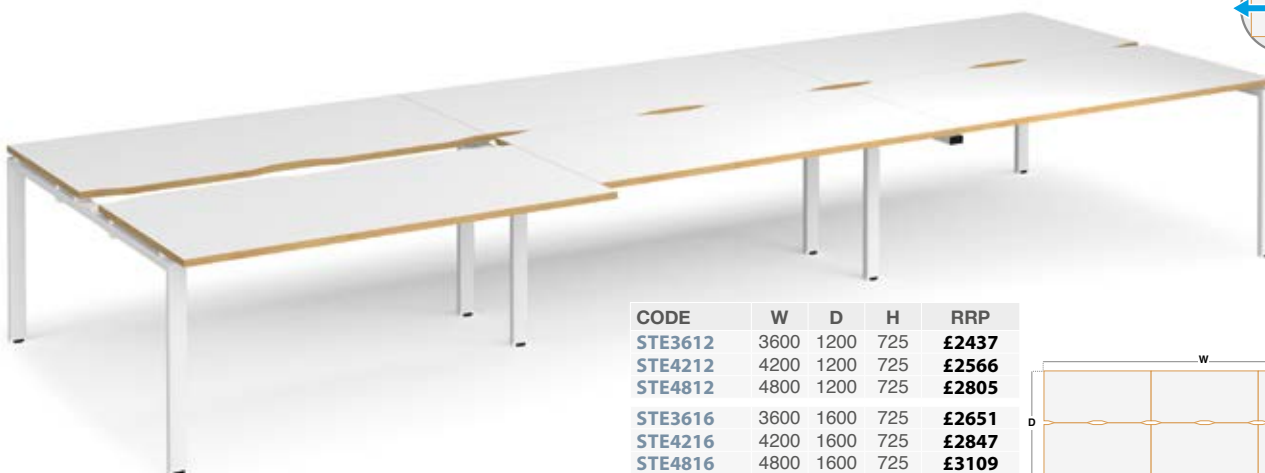

- Two straight desks back-to-back with scalloped cut outs in the tops
- Desktops slide forward up to 125mm allowing greater cable access

Back-to-Back Add-On Units - Sliding Tops

CODE	W	D	H	RRP
STE1212-AB	1200	1200	725	£668
STE1412-AB	1400	1200	725	£731
STE1612-AB	1600	1200	725	£810
STE1216-AB	1200	1600	725	£757
STE1416-AB	1400	1600	725	£822
STE1616-AB	1600	1600	725	£910

- Two straight add-on unit desks back-to-back with tops that slide forward
- Recessed leg is positioned in the centre of the bench desks

Double Back-to-Back Desks - Sliding Tops

CODE	W	D	H	RRP
STE2412	2400	1200	725	£1756
STE2812	2800	1200	725	£1844
STE3212	3200	1200	725	£1999
STE2416	2400	1600	725	£1899
STE2816	2800	1600	725	£2032
STE3216	3200	1600	725	£2167

- Four straight desks in a double back-to-back bench desk configuration
- Desktops slide forward up to 125mm allowing greater cable access

Triple Back-to-Back Desks - Sliding Tops

CODE	W	D	H	RRP
STE3612	3600	1200	725	£2437
STE4212	4200	1200	725	£2566
STE4812	4800	1200	725	£2805
STE3616	3600	1600	725	£2651
STE4216	4200	1600	725	£2847
STE4816	4800	1600	725	£3109