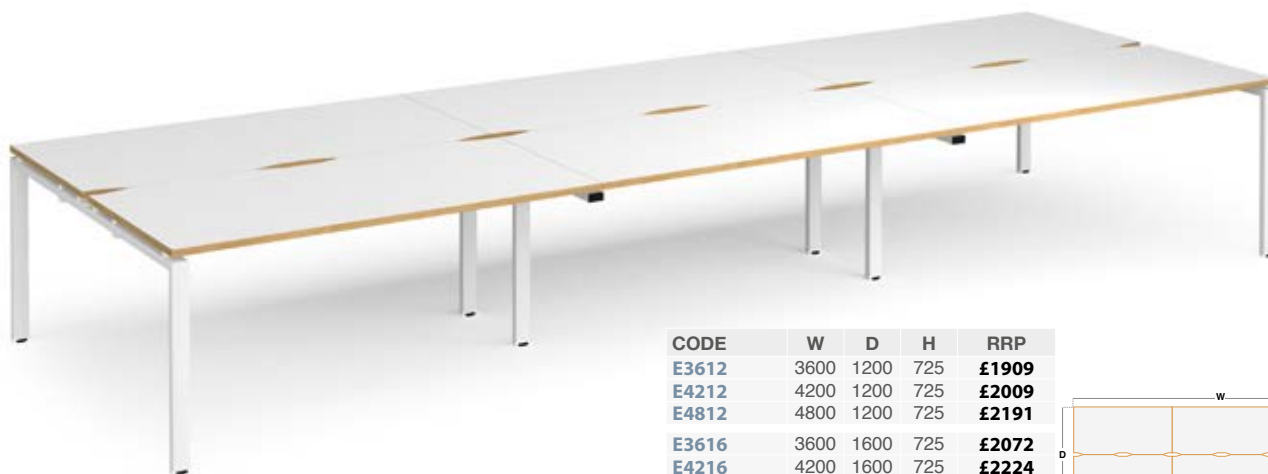

- Two straight desks back-to-back with scalloped cut outs in the desktops
- Extended sturdy steel framework and bench tops which take on a floating look

Back-to-Back Add-on Units

CODE	W	D	H	RRP
E1212-AB	1200	1200	725	£538
E1412-AB	1400	1200	725	£575
E1612-AB	1600	1200	725	£634
E1216-AB	1200	1600	725	£593
E1416-AB	1400	1600	725	£643
E1616-AB	1600	1600	725	£709

- Two straight add-on unit desks back-to-back with scalloped cut outs
- Use with back-to-back desks to extend into a modular system

Double Back-to-Back Desks

CODE	W	D	H	RRP
E2412	2400	1200	725	£1375
E2812	2800	1200	725	£1442
E3212	3200	1200	725	£1563
E2416	2400	1600	725	£1484
E2816	2800	1600	725	£1585
E3216	3200	1600	725	£1724

- Four straight desks in a double back-to-back bench desk configuration
- Legs are shared between desk clusters with a recessed centre leg support

Triple Back-to-Back Desks

CODE	W	D	H	RRP
E3612	3600	1200	725	£1909
E4212	4200	1200	725	£2009
E4812	4800	1200	725	£2191
E3616	3600	1600	725	£2072
E4216	4200	1600	725	£2224
E4816	4800	1600	725	£2430