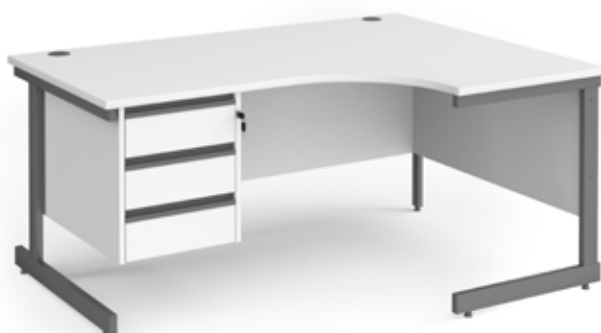

Right Hand Ergonomic Desks with Three Drawer Pedestal

CODE	W	D	H	w	d	RRP
CC16ER3	1600	800	725	600	1200	£705
CC18ER3	1800	800	725	600	1200	£768

- Ergonomic right hand desktops with single upright legs & two cable ports
- Internal drawer dimensions 475mm wide, 80mm high and 475mm deep