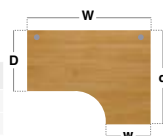

CODE	W	D	H	w	d	RRP
MP16ERP3	1600	800	725	600	1200	£749
MP18ERP3	1800	800	725	600	1200	£823

- Ergonomic right hand desktops with panel end leg and full leg return
- Three drawer fixed pedestal with three shallow drawers