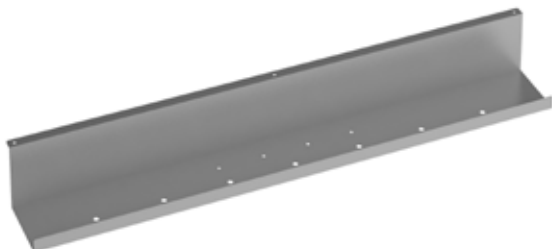

Upper Cable Channel

CODE	W	D	H	RRP
EV-UCC	800	100	100	£42

- Cable management tray positioned under desk to use on single straight desks
- Available in silver or white to match leg frames