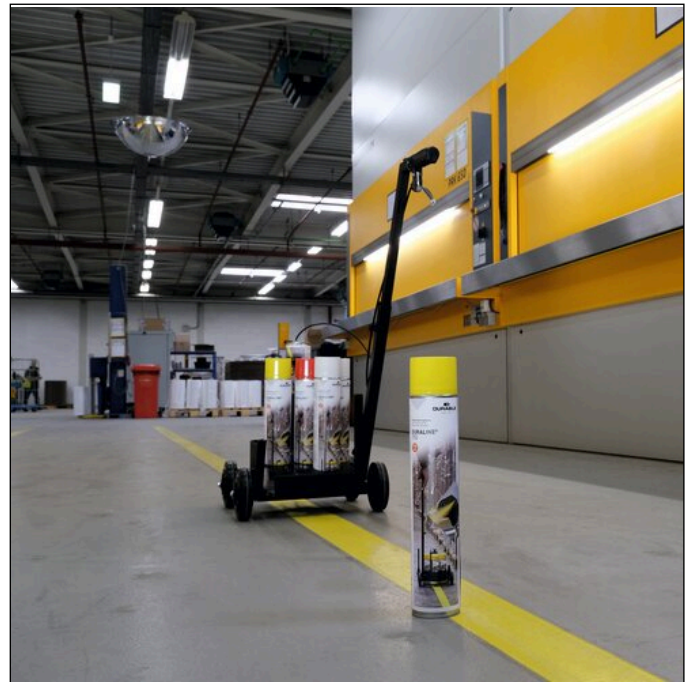

Floor marking spray DURALINE® 750

Article number	114004	Sales unit quantity	1 Piece
Colour	Yellow	Sales unit EAN	4005546742236
Packaging unit	1 piece	Packing weight (gross)	833 G
Base EAN	4005546742236	Country of origin	DE

Product description

- Permanent floor marking spray for indoor and outdoor use
- Marking spray for demarcating areas and optimizing traffic routes in factories, warehouses, production facilities and parking lots etc.
- Suitable for forklifts
- The surface to be sprayed must be free of dust, grease and other contaminants
- Optimum application in a temperature range between +5°C and +40°C
- Range approx. 100 m per spray can, depending on the width of the line, the thickness of the application and the condition of the floor
- Colors similar to RAL 9003 signal white, 3001 signal red, 1003 signal yellow

Product features

Outer height (mm)	340
Outer Ø (mm)	63
Filling quantity / Filling quantity for	750 ml
Brand	DURABLE
Application area	Walking area, driving area