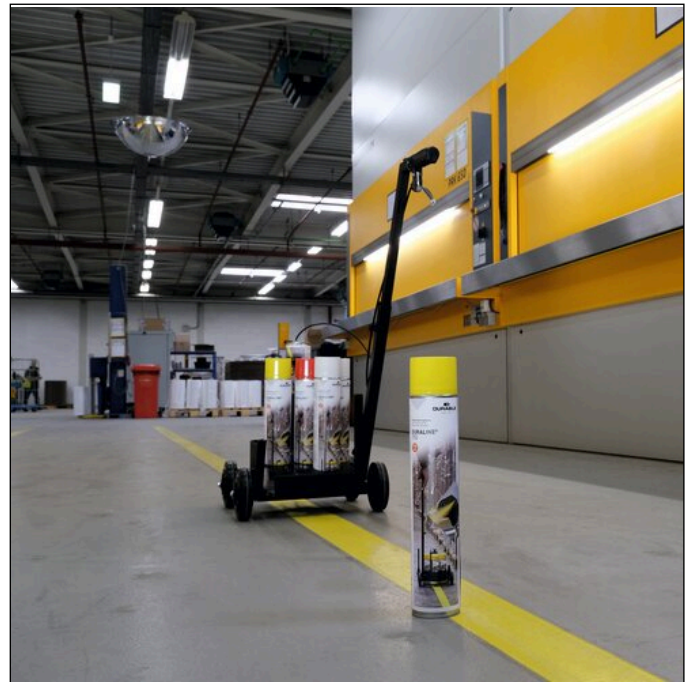

Floor marking spray DURALINE® 750

Article number	114003	Sales unit quantity	1 Piece
Colour	Red	Sales unit EAN	4005546742250
Packaging unit	1 piece	Packing weight (gross)	833 G
Base EAN	4005546742250	Country of origin	DE

Product description

- Permanent floor marking spray for indoor and outdoor use
- Marking spray for demarcating areas and optimizing traffic routes in factories, warehouses, production facilities and parking lots etc.
- Suitable for forklifts
- The surface to be sprayed must be free of dust, grease and other contaminants
- Optimum application in a temperature range between +5°C and +40°C
- Range approx. 100 m per spray can, depending on the width of the line, the thickness of the application and the condition of the floor
- Colors similar to RAL 9003 signal white, 3001 signal red, 1003 signal yellow

Product features

Outer height (mm)	340
Outer Ø (mm)	63
Filling quantity / Filling quantity for	750 ml
Brand	DURABLE
Application area	Walking area, driving area