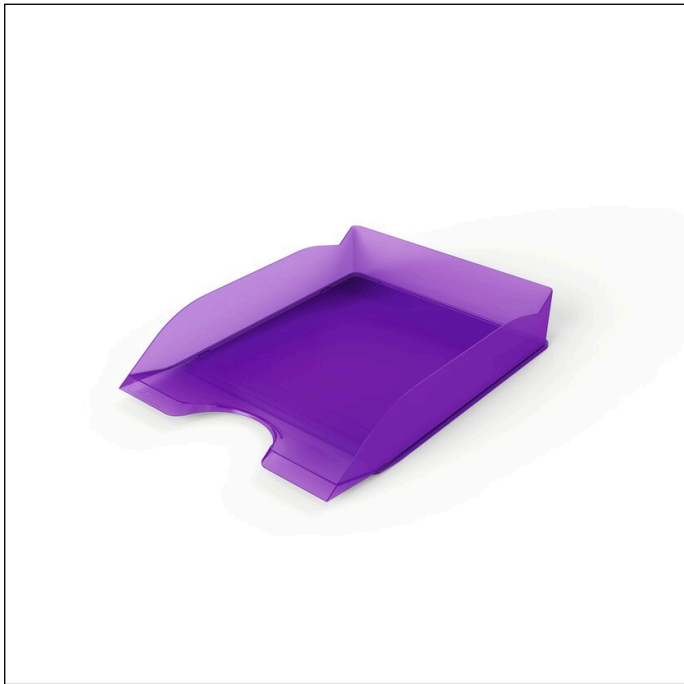

# Letter tray BASIC A4

Article number	1701674992	Sales unit quantity	6 Piece
Colour	Transparent purple	Sales unit EAN	4005546741987
Packaging unit	1 piece	Packing weight (gross)	1349.8 G
Base EAN	4005546741970	Country of origin	DE

## Product description

- Stackable letter tray for quick access to documents
- Compatible height spacers available separately
- Optimised size, reduced volume
- For formats A4 to C4
- With labelling field, can be individually labelled with article 8015-19, LABELFIX®

## Product features

Outer width (mm)	253
Outer height (mm)	63
Outer depth / length	337 mm
Filling quantity / Filling quantity for	500 Sheet
Format / Format for	A4-C4
Brand	DURABLE
Inner depth (mm)	1
Number of Sections	1

# Letter tray BASIC A4

Stackable	Yes
Recessed slot for easy access	Yes
Front panel	Bevelled
Labelling window	No
Country of Origin	Made in Germany