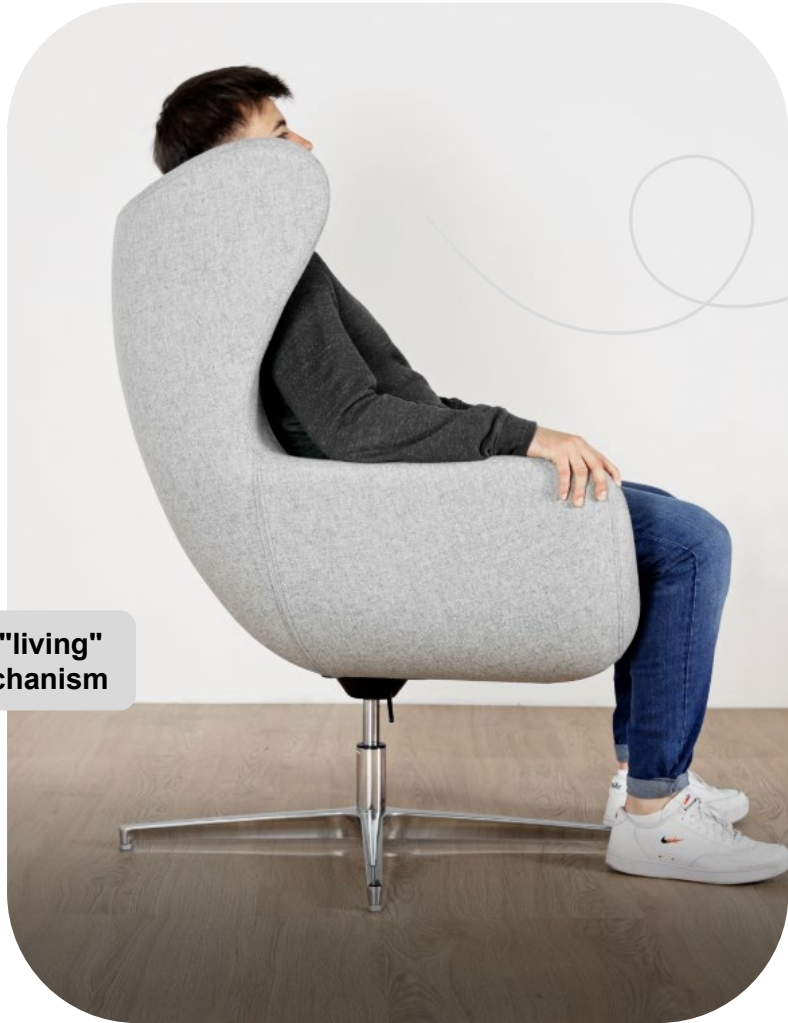

# FJORD NEST

**The Fjord Nest** is an elegant and original armchair designed for modern interiors. It is not only functional but also very stylish.

Fjord Nest is recommended for offices, hotels, coffee shops and waiting rooms.

Our **Fjord Nest's** large wings allow you to feel intimate with a book, even if you are not the only person in the room.

Iconic "lounge" armchair

Sculptured, soft and spacious upholstery

Polished aluminium base

3D "living" mechanism

**3D "living" mechanism**

**Allows you to lean freely in every possible direction**