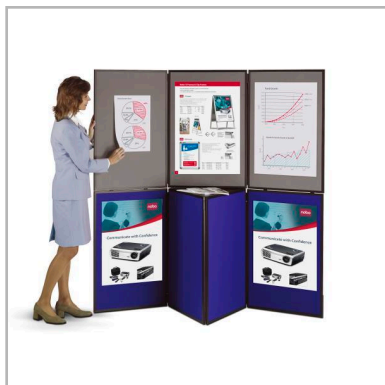

Showboard 7 Panel Blue/ Grey

1901080

RRP. £597.99

Product Description

Lightweight, easily portable systems. Panels are double-sided and accept Velcro®. Showboard 6 & 7 can be used as separate 3 or 4 panel displays. Showboard 7 provides a 3-dimensional shelf for product display. Header panel available for standard showboards. 360° hinges allow a wide range of different layout options. Showboard supplied with carry bag. Showboard Extra features full length display panels, ideal for extra-large graphics.

Product information

Depth	920mm
Width	625mm
Height	169mm
Gross weight	14.2kg

Retail Packaging Information

Depth	920mm
Width	625mm
Height	169mm
Gross weight	14.2kg
UPC#	5028252119740
Unit quantity	1

Master Case Information

Depth	1016mm
Width	762mm
Height	1000mm
Gross weight	87.5kg
UPC#	95028252119743
Unit quantity	5

Shipping Information

Country of origin	CZ
Minimum Order Quantity	1

General information

Colour	Metallic Silver
--------	-----------------