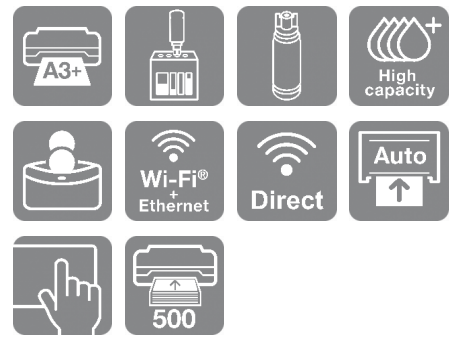

DATASHEET / BROCHURE

KEY FEATURES

- **Ultra-low cost, 4-in-1 A3 printer**
  Economical ink tank system
- **Fast print and scan speeds**
  Print up to 25 ppm and scan up to 26 ipm
- **Easy to use front ink tank**
  Enjoy hassle and mess-free refills with enhanced ink bottles
- **Mobile printing and connectivity**
  Wi-Fi, Wi-Fi Direct, Ethernet & free mobile printing apps²
- **Advanced software solutions**
  Seamlessly integrate software into existing IT infrastructure
- **Legal Statement**
  Complies with The UK Product Security and Telecommunications Infrastructure (Product Security) requirements. Epson will provide security updates for 7 years from purchase