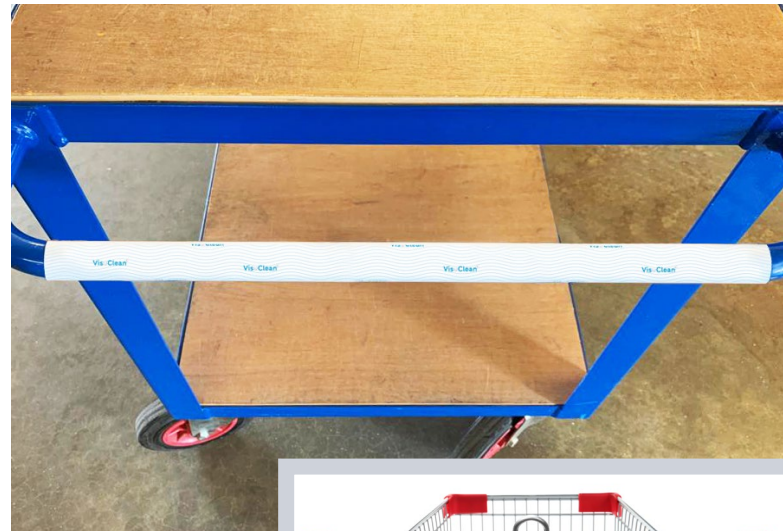

VisuClean

Visuclean meets the international standards established by ISO 22196: 2011 and also follows the Regulation of the European Parliament No. 852/2004. Laboratory results have proven the effectiveness of the antiviral activity of Visuclean against Coronavirus and Lysteria. The anti-microbial agent is effective for approximately 1 year before replacing with another Visuclean vinyl.

Ideal for use on walls, floors, door plates, trolley handles, pallet truck handles, elevator buttons, desk tops, the list is endless! Protection covers environments such as supermarkets, schools, offices, restaurants, airports, warehouses, factories, public transport and many other locations.

Available in horizontal or vertical options and in a range of different sizes to suit door plates, trolley handles and pallet truck handles. Bespoke sizes are also available upon request. Supplied with a printed design overlay, however, the vinyl can be supplied unprinted and clear if desired.

Ideal for use on smooth surfaces.