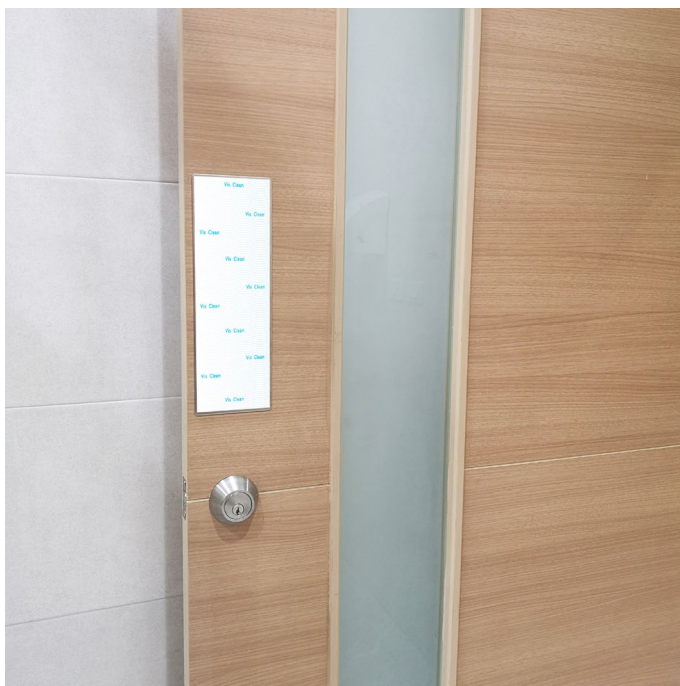

Ref	Description	Size (mm)	Pack (QTY)
AMDP375	Door Plates	300 x 75	10
AMDP389	Door Plates	380 x 90	10
AMDP415	Door Plates	400 x 150	10
AMDP420	Door Plates	400 x 200	10
AMDP510	Door Plates	500 x 100	10
AMDP7515	Door Plates	750 x 150	10

Ref	Description	Size (mm)	Pack (QTY)
AMTH852	Trolley Handles	85 x 200	10
AMTH854	Trolley Handles	85 x 400	10
AMTH855	Trolley Handles	85 x 500	10
AMTH856	Trolley Handles	85 x 600	10
AMTH858	Trolley Handles	85 x 800	10

Ref	Description	Size (mm)	Pack (QTY)
AMPT851	Pallet Truck Handles	85 x 100	10