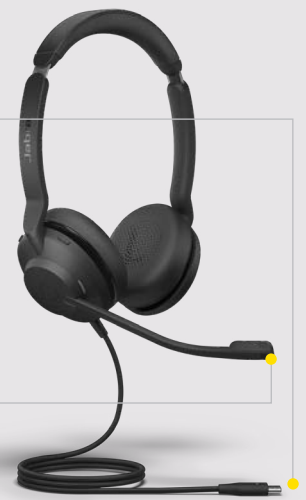

Instant 'do not disturb' sign.

The Evolve2 30 automatically knows when you need peace and quiet, with an integrated busylight that turns on automatically when you're on a call. You can also turn it on manually to signal 'do not disturb' mode.

Future-proof tech that gets better with age.

Upgradeable platform that will add even more value to your investment, with future firmware upgrades through Jabra Xpress.

¹ Based on Jabra calculations, compared to Evolve 30.
* Microsoft Teams variant only.

HOW TO START

Plug the Jabra Evolve2 30 into either a USB-A or USB-C port on your computer (depending on the USB variant of the headset).

Position the microphone near your mouth.

HOW TO USE

🔊+ Press x1

⏸ Press and hold for 1 sec