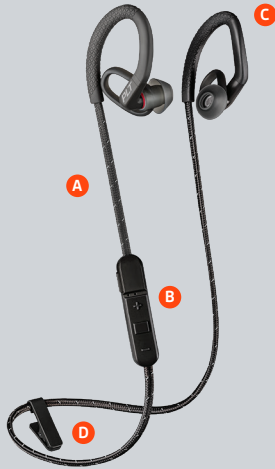

# BackBeat FIT 350

Move freely

STABLE WIRELESS SPORT EARBUDS DESIGNED TO KEEP UP WITH YOU

# BackBeat FIT 350

Keep moving with the discreet and ultra-light BackBeat FIT 350 wireless sport earbuds. With secure-fit earloops, patent-pending eartips and 2-in-1 stability clip, they're designed to stay in place during even your most rigorous training sessions. And with up to six hours of power on a single charge, you can listen from workout to weekend.

## KEY FEATURES

- A** IPX5-rated water-resistant and sweatproof design
- B** Inline controls
- C** Secure-fit earloops
- D** 2-in-1 stability clip

## TOP FEATURES

- Maximum stability with secure-fit earloops, patent-pending eartips and a 2-in-1 stability clip
- Ultra-lightweight design provides all-day comfort
- 6 mm drivers and passive noise-canceling eartips deliver deep, rich sound and block out noise
- Up to six hours of wireless listening on a single charge
- IPX5-rated water-resistant and sweatproof design