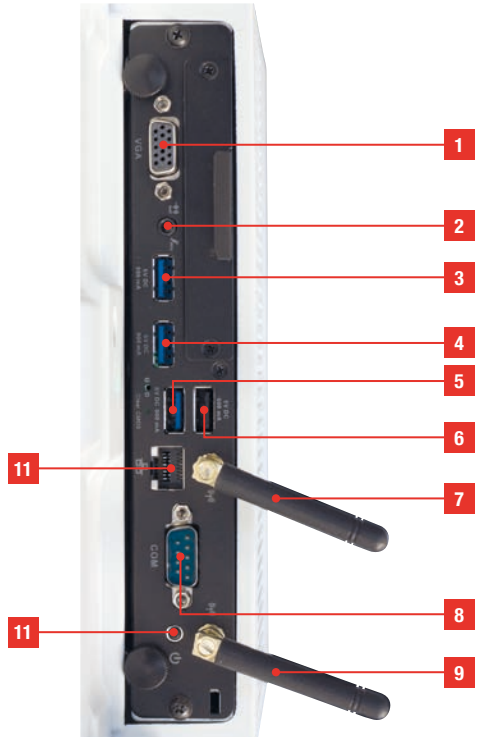

1. VGA Monitor Out
2. Microphone/Headphone (3.5mm)
3. USB 3.0 port
4. USB 3.0 port
5. USB 3.0 port
6. USB 2.0 port
7. WiFi Antenna Connector
8. RS232
9. WiFi Antenna Connector
10. On/Off Button
11. RJ45 10/100/1000 Mbps Ethernet