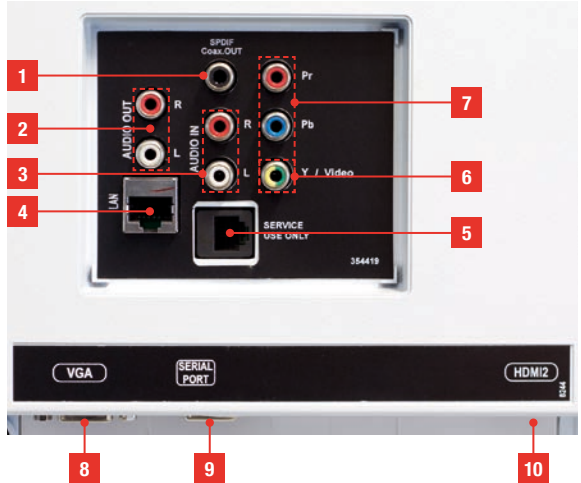

(White and Black models available depending on your region - please check with your sales representative).

1. SPDIF Coaxial Out
2. Audio Out
3. Audio In
4. Ethernet
5. RJ12 (service use only)
6. Video In
7. YPbPr
8. VGA
9. Serial Port
10. HDMI2