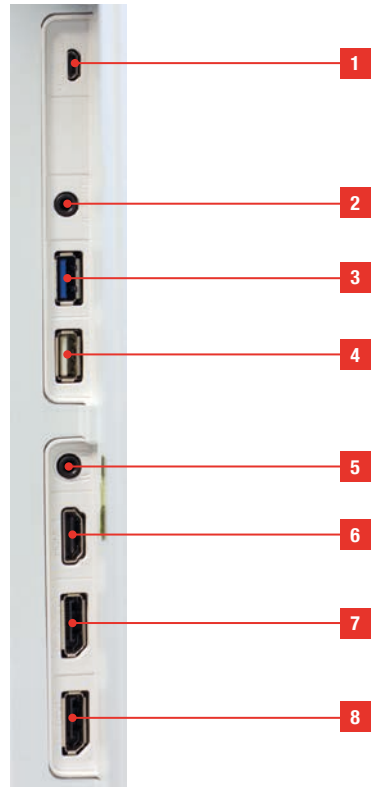

(White and Black models available depending on your region - please check with your sales representative).

1. SPDIF Coaxial Out
2. Audio Out
3. Audio In
4. Ethernet
5. RJ12 (service use only)
6. Video In
7. YPbPr
8. VGA
9. Serial Port
10. HDMI2

1. VGA Monitor Out
2. Microphone/Headphone (3.5mm)
3. USB 3.0 port
4. USB 3.0 port
5. USB 3.0 port
6. USB 2.0 port
7. WiFi Antenna Connector
8. RS232
9. WiFi Antenna Connector
10. On/Off Button
11. RJ45 10/100/1000 Mbps Ethernet

1. Micro USB for touch function with external PC
2. IR Input
3. USB 3.0 for memory stick
4. USB 2.0 for memory stick
5. Headphone
6. HDMI 1
7. Display Port Output
8. Display Port Input

Dealer Stamp

/HitachiAV