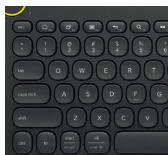

Intuitive keyboard layout

The familiar keyboard layout supports effortless use right out of the box while popular shortcut keys increase day-to-day functionality and productivity.