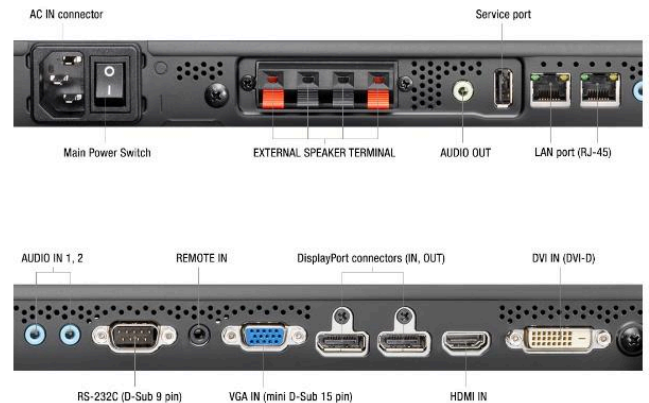

## MultiSync® UN551S LCD 55" Video Wall Display

#### Walls of Desire

Attract and engage your audience; the new 55" UN551S shapes emotion and desire with NEC's most compelling video wall experience to date.

The new frameless design forms an entirely flat seamless digital canvas allowing a completely homogeneous image across multiple unified screens. The huge digital surface creates an unhindered viewing experience for your audience with a minimal image interruption of just 0.9mm per screen. The S-IPS panel provides superior picture quality and excellent colour reproduction in both landscape and portrait orientation ensuring perfect visibility even at extreme viewing angles which constantly change as the viewer passes by. At a high brightness level of 700 cd/m<sup>2</sup> your message will be well received with effortless readability even in the brightest ambient light conditions. An advanced set of intelligent features make the displays easy to install and operate and supports significantly reduced maintenance requirements.

Input Audio Digital	1 x DisplayPort; 1 x HDMI
Input Control	LAN 100Mbit; remote control wire (3,5mm jack); RS232
Output Video Digital	1 x DisplayPort out (loop through:DisplayPort, DVI-D, HDMI, Interface Extension Slot, OPS)
Output Audio Analogue	3,5mm jack
Output Control	LAN 100Mbit
Remote Control	LAN with SNMP; Remote Control IR (internal/external (optional) sensor); RS-232C (9-pin D-sub) Input

## Mechanical

Dimensions (W x H x D) [mm]	Without stand: 1,211 x 682 x 99
Weight [kg]	Without stand: 27
Bezel Width [mm]	0.9 bottom/right; 0.9 top/left; 1.8
VESA Mounting [mm]	4 holes; 400 x 400 (FDMI); M6
Ingress Protection	IP40 (front); IP20 (back)