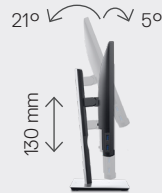

Dimensions (with stand)

Height (Compressed ~ Extended)	353.4 mm ~ 472.0 mm; 13.91" ~ 18.58"
Width	487.3 mm (19.19")
Depth	166.0 mm (6.54")

Weight

Weight (panel only - for VESA mount)	3.05 kg (6.72 lb)
Weight (with stand)	4.99 kg (11.00 lb)
Weight (with packaging)	6.43kg (14.18 lb)

What's in the box?

Components

- Monitor with stand

Cables

- USB Type-C cable (C to C)
- DisplayPort cable
- Cable tie
- Power cable

Documentation

- Quick Setup Guide
- Safety and regulatory information

Adjustability and connectivity

DELL 22 USB-C MONITOR | P2219HC

Easily adjust the panel to your preferred viewing position.

Back view - Cable management slot

Tilt and height adjustable

Pivot

Swivel

Connectivity

- | | |
|-----------------------------|------------------------------------|
| A Power connector | E DisplayPort (Out) |
| B HDMI port | F USB-C connector |
| C Stand lock feature | G USB downstream ports (x2) |
| D DisplayPort (In) | H USB downstream ports (x2) |