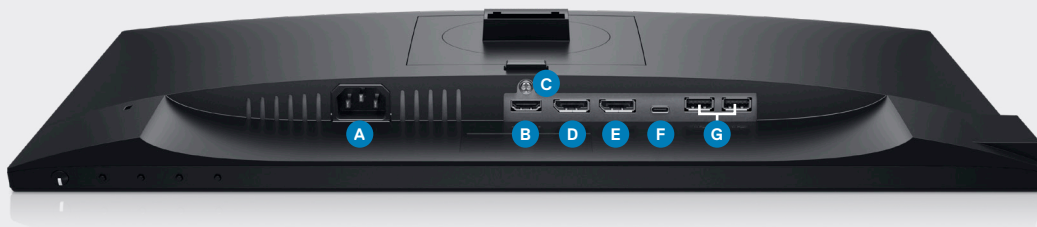

DELL 22 USB-C MONITOR | P2219HC

Easily adjust the panel to your preferred viewing position.

Back view - Cable management slot

Tilt and height adjustable

Pivot

Swivel

Connectivity

- | | |
|-----------------------------|------------------------------------|
| A Power connector | E DisplayPort (Out) |
| B HDMI port | F USB-C connector |
| C Stand lock feature | G USB downstream ports (x2) |
| D DisplayPort (In) | H USB downstream ports (x2) |