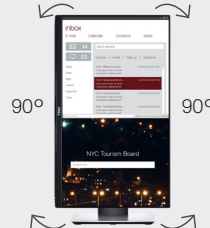

DELL 22 USB-C MONITOR | P2219HC

Easily adjust the panel to your preferred viewing position.

Back view - Cable management slot

Tilt and height adjustable

Pivot

Swivel

Connectivity

- | | |
|-----------------------------|------------------------------------|
| A Power connector | E DisplayPort (Out) |
| B HDMI port | F USB-C connector |
| C Stand lock feature | G USB downstream ports (x2) |
| D DisplayPort (In) | H USB downstream ports (x2) |