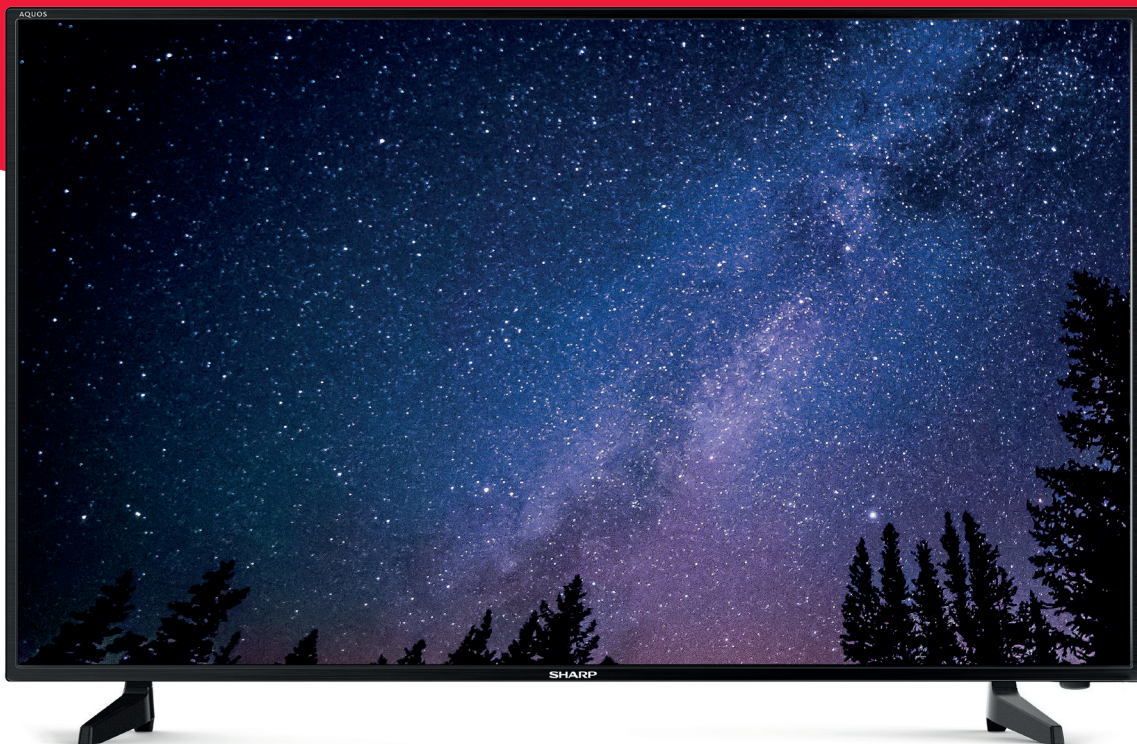

LC-40UG7252K

40" 4K ULTRA HD

The LC-40UG7252K is a 4K Ultra High Definition Smart LED TV with exceptional picture quality.

Highlights

- SCREEN SIZE 102 cm (40")
- HARMAN/KARDON SPEAKER SYSTEM
- HD TUNER DVB-T/T2/C/S/S2 (MPEG4 + HEVC/H.265)
- WIRELESS CONNECTION WITH MOBILE DEVICES
- SD CARD READER
- HIGH DYNAMIC RANGE
- 3x HDMI 2.0 INPUTS
- 4K UHD SMART TV

SOUND SYSTEM BY

harman/kardon

Smart Ultra HD UG7252 series provides a wide range of connection possibilities. Three HDMI 2.0 ports are able to receive 2160p@60Hz signal, a USB 3.0 port is perfect for connecting a fast hard disc drive (in addition to two USB 2.0 ports).

Sharp.eu/av | [#SharpBeOriginal](https://twitter.com/SharpBeOriginal)

SHARP
Be Original.

DISPLAY

Diagonal screen size cm / inch	102/40
Panel resolution	3840x2160
HDR support	YES
Active motion	400
Backlight	LED
Dynamic contrast	1 000 000:1