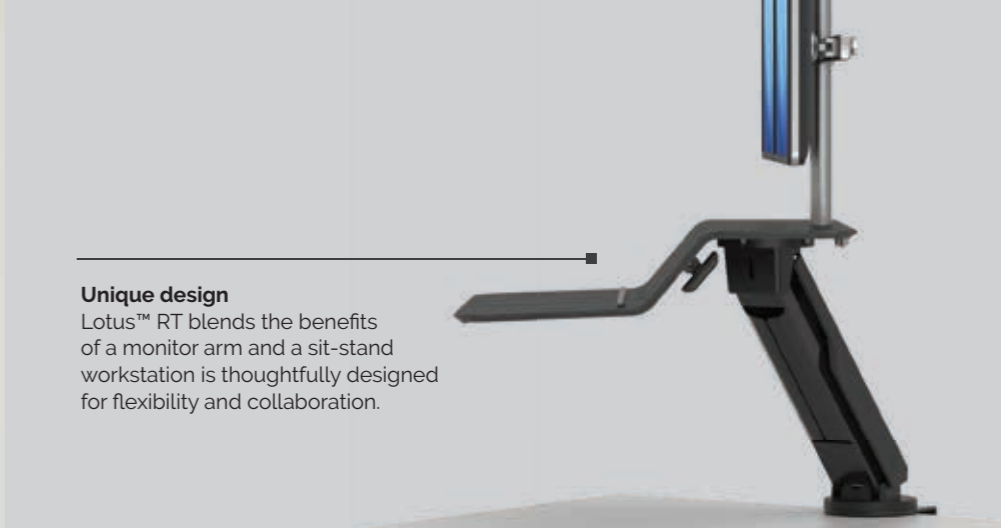

From our award winning Levado™ Height Adjustable Desk to the more affordable Cambio™ Height Adjustable Desk & Bench, ideal option when planning a full office configuration.

Desktops
Fit all Fellowes Height Adjustable Desks

Cambio™ Bench*

*Base only

Unique design
Lotus™ RT blends the benefits of a monitor arm and a sit-stand workstation is thoughtfully designed for flexibility and collaboration.

Workstations as dynamic as you are
SIT-STAND CONVERTERS
Easy to use, effortless to adjust and designed to be as flexible as you are.
Our award winning range is the perfect solution to convert your standard desk into an active workstation.
Our converters enable instant sit-stand working, by arriving fully assembled, with no tools required and ready to place in your desk.

Lotus™ RT (Dual Monitor)

Lotus™ RT (Single Monitor)

Lotus™ DX

Lotus™

Effortless finger touch adjustment
Perfect for hot desking and collaborative working

Raise your view for a healthy outlook

MONITOR ARMS

Monitor arms help you to enjoy a healthy working position and a far more productive workspace.