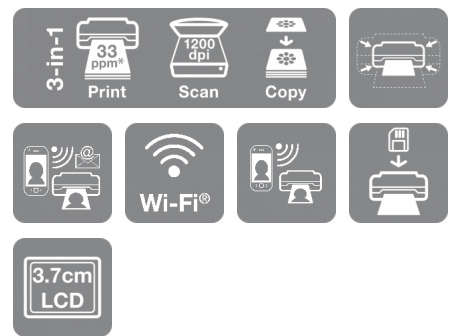

Mobile printing

Whether using a smartphone or tablet, the iPrint app¹ can be downloaded to a range of devices for truly wireless printing and scanning. The possibilities don't end there; with Epson Email Print¹ it is possible to print from almost anywhere in the world¹ by simply emailing documents and photos directly to the printer. For creative-minded people, the Creative Print¹ app can print photos directly from Facebook, create custom greeting cards and stationery, and even turn photos into colouring book templates. For added versatility, Wi-Fi Direct allows easy printing from compatible wireless devices without the need for a network connection.

PC-free printing

Simply slot in a memory card and use the 3.7cm colour LCD screen and helpful menu prompts to print your photos without a PC.

Space saving

Stylish and compact - the XP-342's small and lightweight design means it doesn't take up much valuable desk space.

DATASHEET / BROCHURE

KEY FEATURES

- **Small-in-one**
Save space, money and time
- **Wi-Fi and Wi-Fi Direct**
Wireless printing with or without a network
- **Mobile printing**
Freedom to print and scan from almost anywhere¹
- **3.7cm colour LCD screen**
For copying, scanning and PC-free printing from a memory card
- **Claria Home Ink**
Save money with individual inks - only replace the colour used