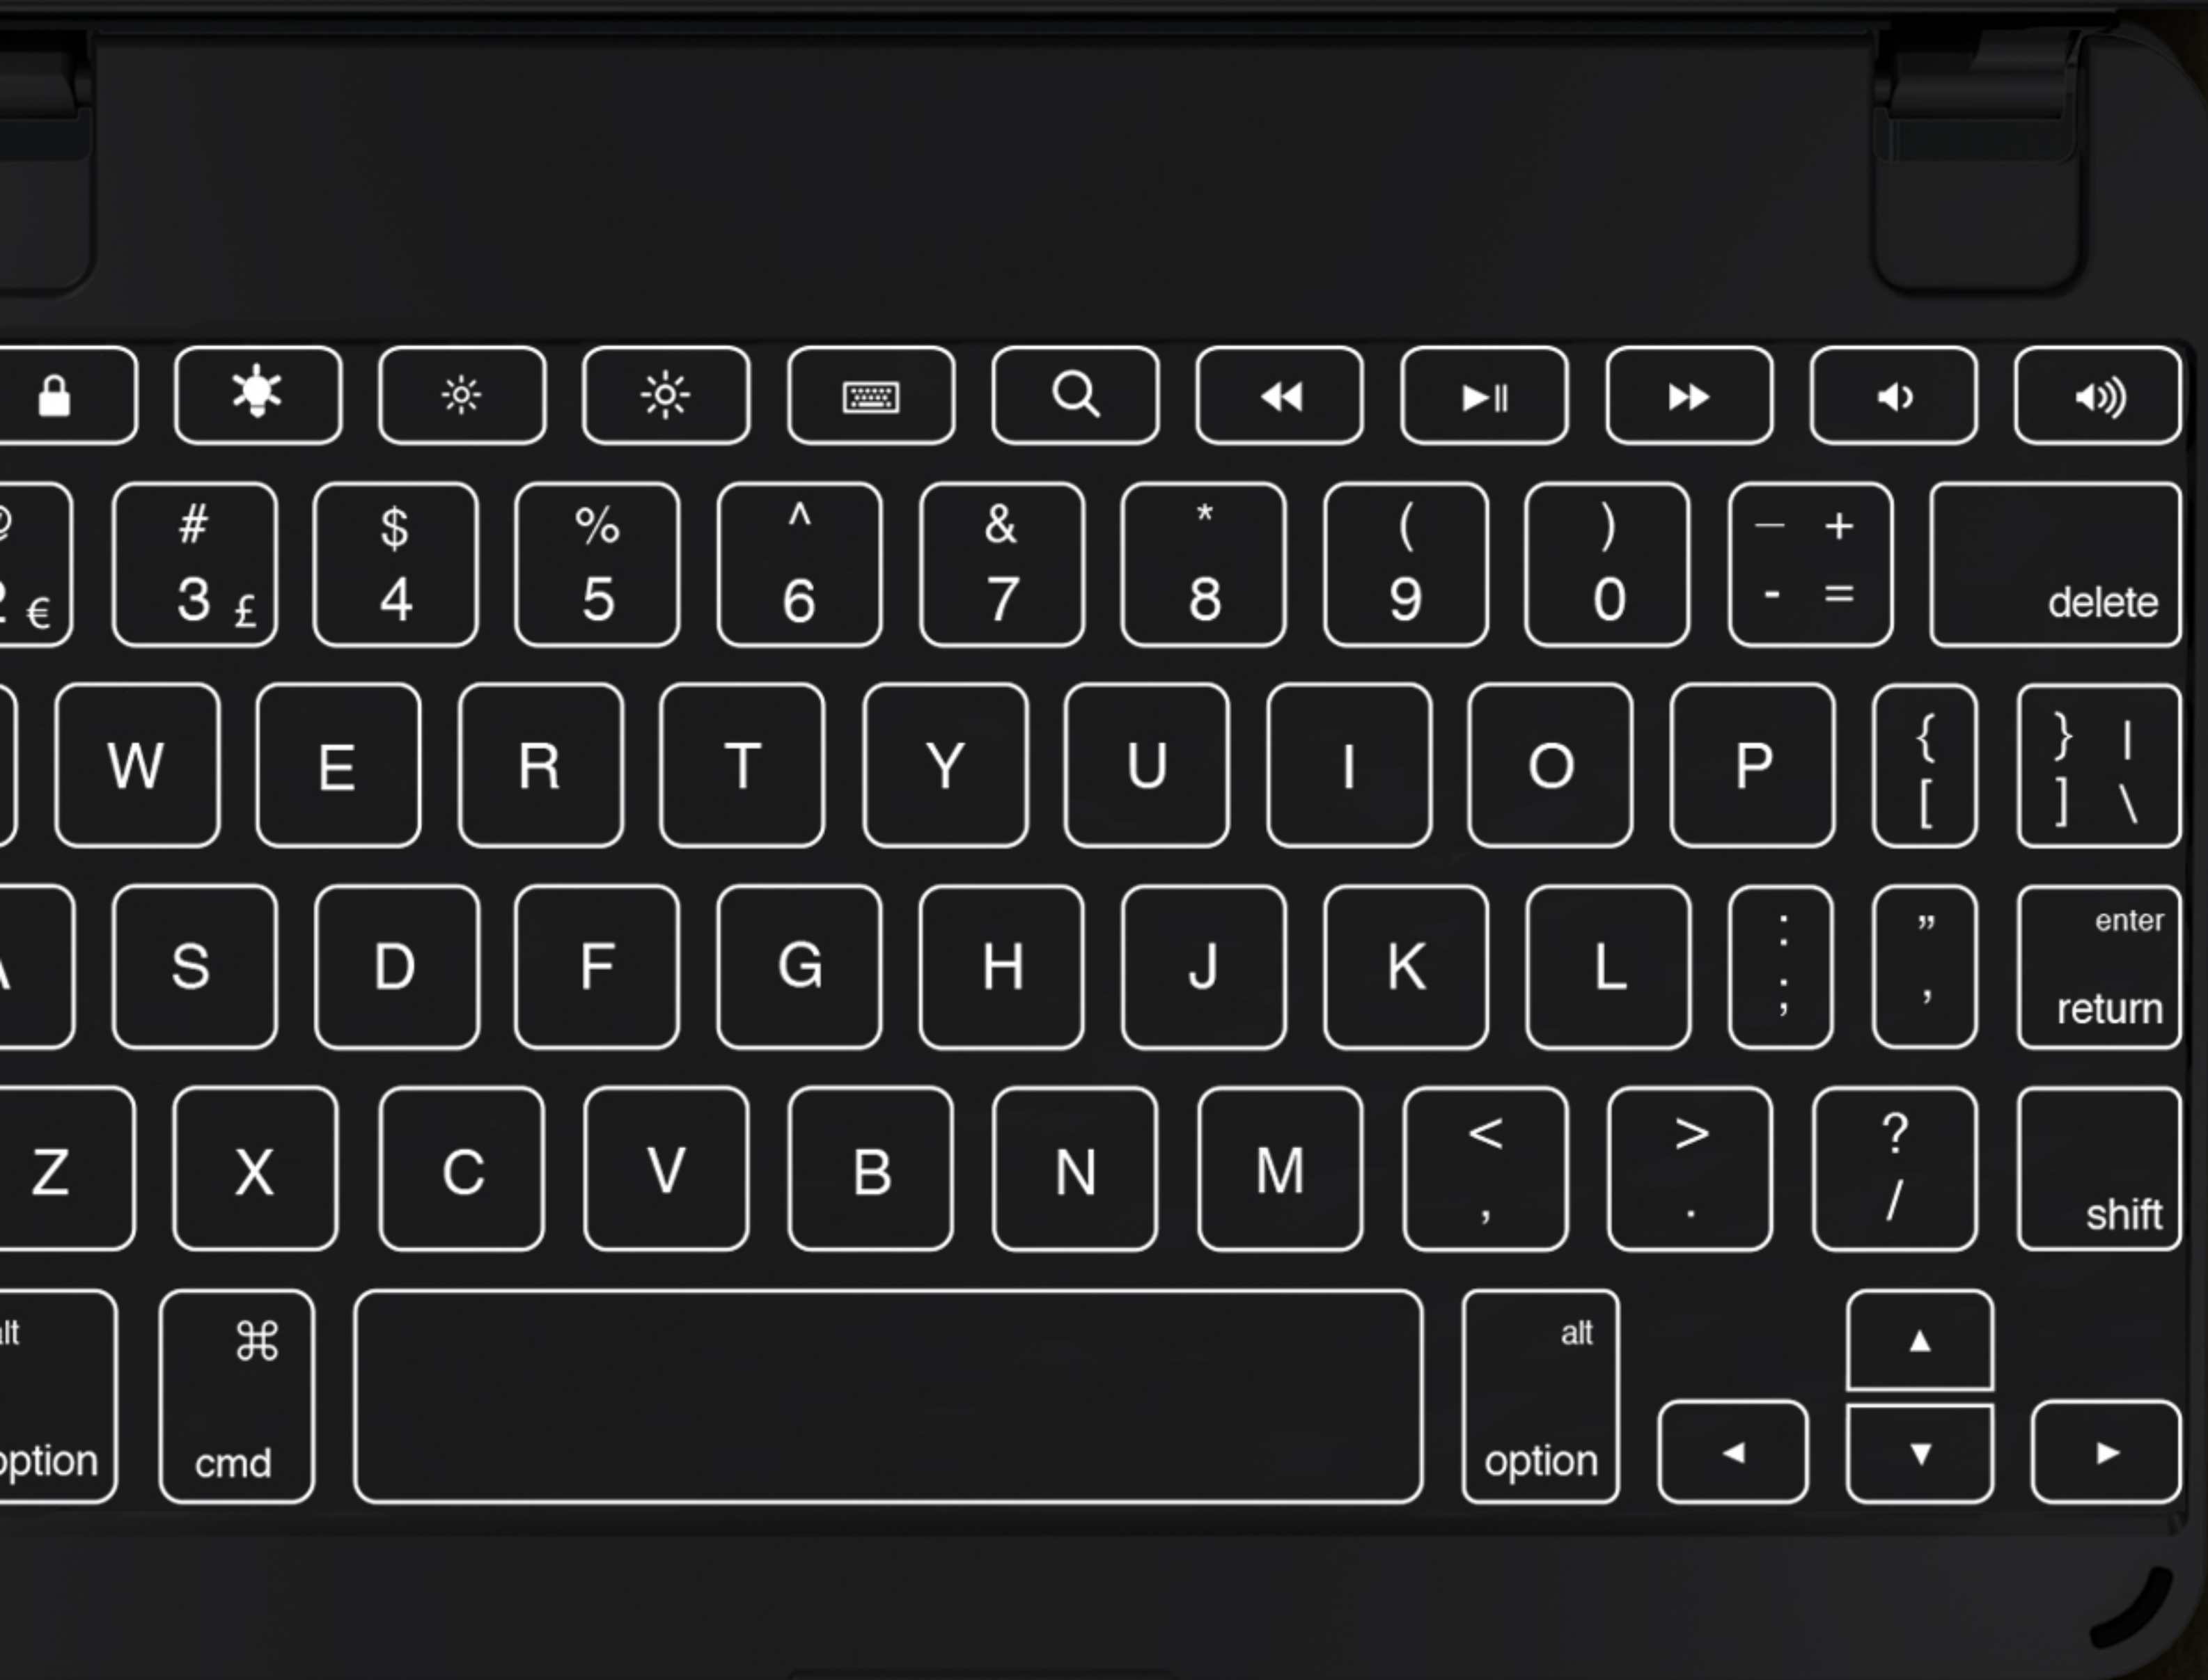

B R Y D G E M I N I

The ultimate combination

Weighing less than a MacBook Air, the BrydgeMini and iPad Mini combine to create the ultimate in mobile productivity by giving you the perfect balance between being mobile and being productive anytime, anywhere

Competitive Matrix (iPad Mini 4)

Material	Aluminum	Plastic/Fabric	Plastic/Silicone	Plastic/Fabric
Combined Thickness	.5 in (12mm)	1 in (25mm)	1.9 in (48mm)	.7 in (19mm)
Combined Weight	1.3 lb (584g)	1.3 lb (584g)	1.8 lb (798g)	1.2 lb (520g)
Battery	3 Months	3 Months	2 Years	4 Months
Backlit	Yes	No	Yes	No
Viewing Angle	0 - 180°	Dual View	0 - 135°	Fixed/Dual View
Warranty	Limited Lifetime	2 Year	1 Year	1 Year
Colors				

sales@brydgeglobal.com