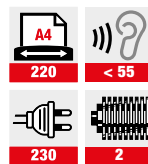

SPECIFICATIONS

Shred size	1 x 5 mm
Shred Type	Micro Cut
Bin volume	34 l
Suitable for	2-4 persons
Security level DIN 66399	P-7
Shredding capacity*	8 sheets 70 g/m ² 7 sheets 80 g/m ²
Cutting speed	0,06 m/sec
Throughput**	64 sheets/min. 70g/m ² 56 sheets/min. 80g/m ²
Noise Level	< 55 dB
Input	220-240 V, 50-60 Hz
Weight	17,5 kg
Dimensions (WxDxH)	41 x 32 x 60 cm