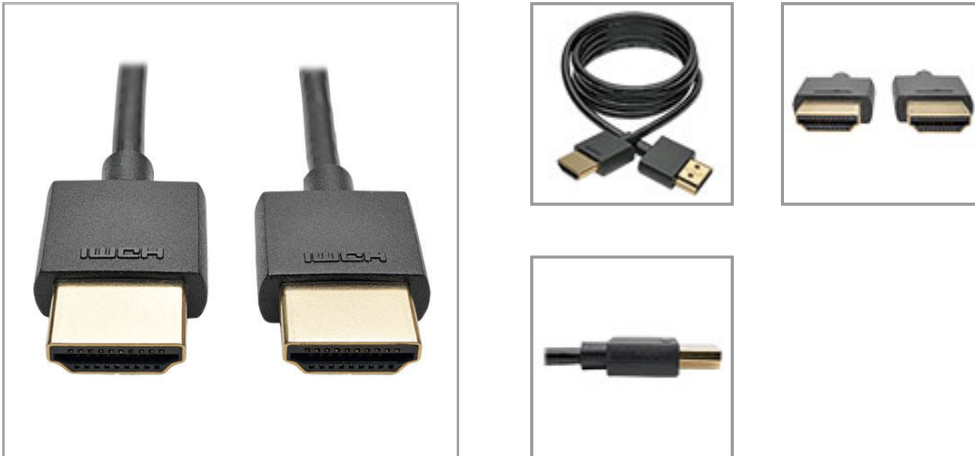

Slim High-Speed HDMI Cable with Ethernet and Digital Video with Audio, UHD 4K (M/M), 3 ft. (0.91 m)

MODEL NUMBER: **P569-003-SLIM**

Transmits digital audio/video and Ethernet signals from an HDMI source to a 4K-enabled television, projector or monitor. Recommended for home theater systems and digital signage. Slim design increases airflow in tight spaces.

Features

Connects HDMI Source to 4K TV, Projector or Monitor

- Ideal for home theater systems, digital signage and other applications that display UHD video and multi-channel audio

High Performance and Wide Compatibility

Highlights

- Supports UHD video resolutions up to 4096 x 2160 (4K x 2K)
- Supports data transfer speeds up to 18 Gbps
- Easy to install around corners and through management panels
- Premium foil and braid shielding protects against EMI/RFI noise
- Gold-plated connectors and contacts for optimal signal transfer

Package Includes

- P569-003-SLIM Slim High-Speed HDMI Cable with Ethernet and Digital Video with Audio (M/M), 3 ft.

- Corrosion-resistant gold-plated connectors and contacts for optimal signal transfer
- Flexible PVC jacket easy to install in tight spaces