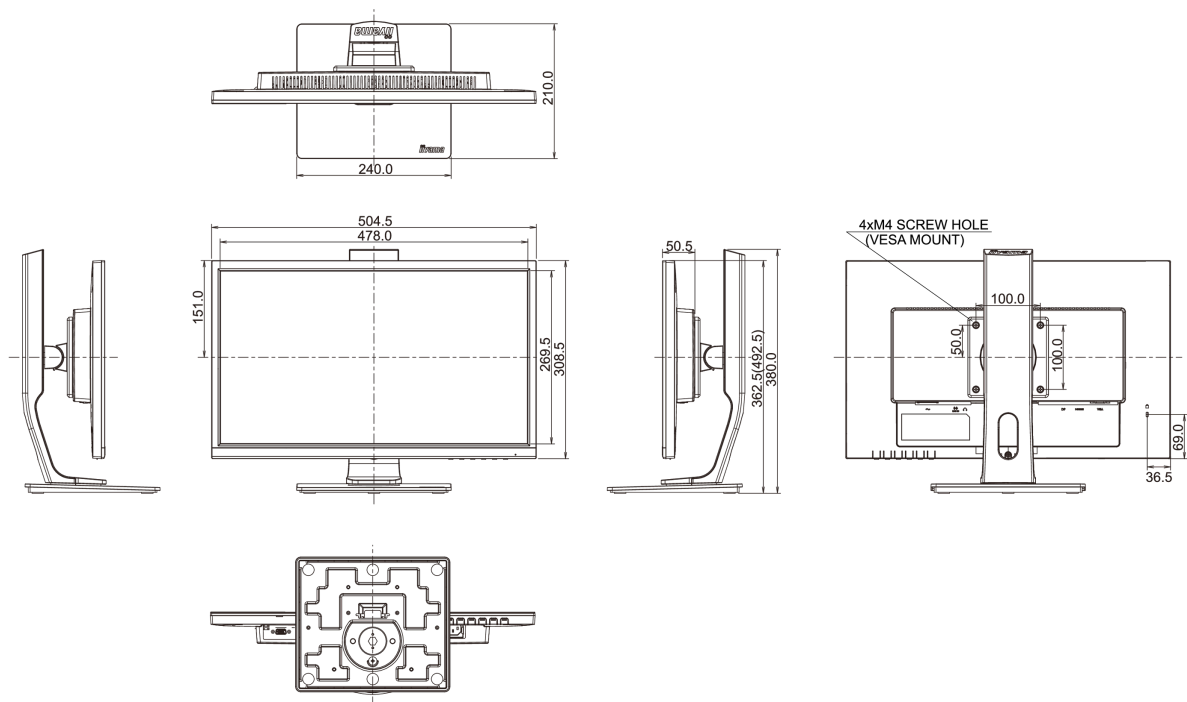

04 MECHANICAL

Display position adjustments	height, pivot (rotation), swivel, tilt
Height adjustment	130mm
Rotation (PIVOT function)	90°
Swivel stand	90°; ° left; 45° right
Tilt angle	22° up; 5° down
VESA mounting	100 x 100mm

05 ACCESSORIES INCLUDED

Cables	power, HDMI
Other	quick start guide, safety guide

06 POWER MANAGEMENT

Power supply unit	internal
Power supply	AC AC - 100V, 240/V, 50Hz
Power usage	19W typical, 0.5W stand by, 0.5W off mode

Product dimensions W x H x D	504.5 x 362.5 (492.5) x 210mm
Box dimensions W x H x D	685 x 190 x 419mm
Weight (without box)	4.7kg
EAN code	4948570117857

All trademarks and registered trademarks acknowledged. E & O E. Specification subject to change without notice. All LCD's comply with ISO-9241-307:2008 in connection with pixel defects.