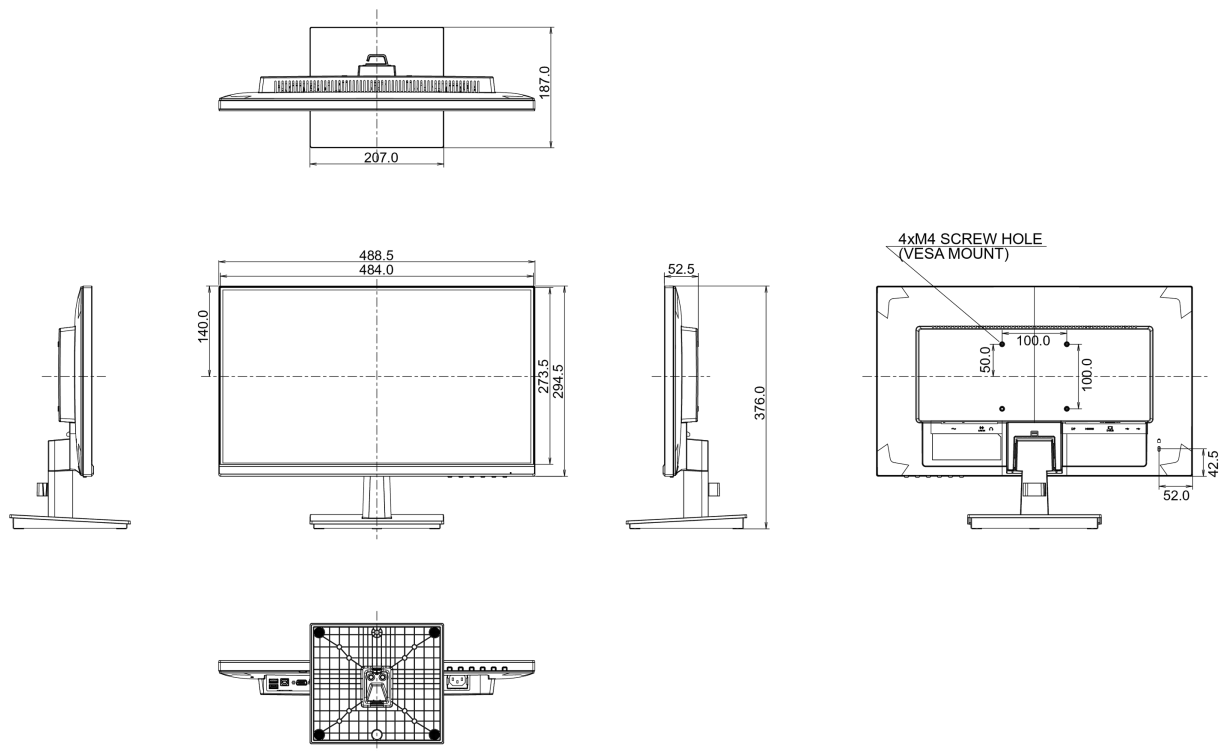

04 MECHANICAL

Display position adjustments	tilt
Tilt angle	22° up; 5° down
VESA mounting	100 x 100mm
Operation temperature range	5°C - 35°C
Storage temperature range	-20°C - 60°C

05 ACCESSORIES INCLUDED

Regulations	TCO, CE, TÜV-GS, EAC, VCCI-B, PSE, RoHS support, ErP, WEEE, REACH
Energy efficiency class (Regulation (EU) 2017/1369)	E
Other	REACH SVHC above 0.1%: Lead

08 DIMENSIONS / WEIGHT

Product dimensions W x H x D	488.5 x 376 x 187mm
Box dimensions W x H x D	555 x 319 x 140mm
Weight (without box)	3kg
EAN code	4948570117291