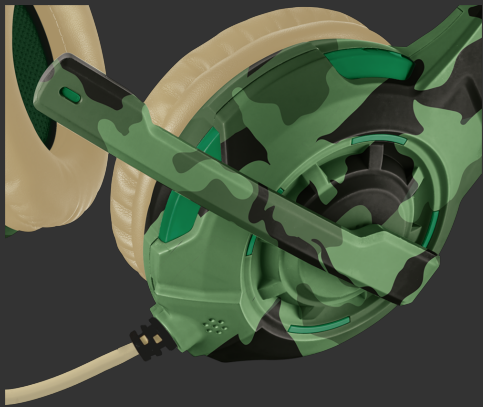

#22207

Gaming headset

Comfortable over-ear gaming headset with adjustable mic and powerful sound

Key features

- Powerful sound
- Soft and comfortable over-ear pads
- Adjustable microphone and headband
- 1m fixed cable and 50cm extension cable for console
- 1m adapter cable for PC/Laptop

OVER-EAR
DESIGN

40
MM

SPEAKER
UNITS

FOLD-AWAY
MICROPHONE

PLUGS INTO
CONTROLLER

PC LAPTOP PS5™ / PS4™ XBOX SERIES X™ SWITCH™ MOBILE

OVER-EAR
DESIGN

POWERFUL
SOUND

PLUGS INTO
CONTROLLER

Powerful sound

Do you hear the jungle drums? The Trust GXT 310 Radius Gaming Headset is your gateway into the roaring realm of gaming. This camo headset features sharp surround sound so you will always be on step ahead of your enemies. Whether you connect your headset to your PC, laptop or console, you're on your way to sounding victories!

Immersive experience

The Radius headset will release your full potential. It is equipped with powerful 40mm active speaker units which transmit every detail directly. Connect your headset via the 1m aux cable to for example your PS4, Xbox One or Switch or lengthen the cable with the 1m extension cable for comfortable connection with your PC or laptop.