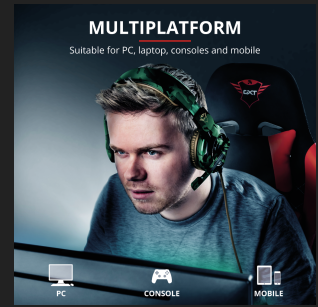

PRODUCT PICTORIAL 2