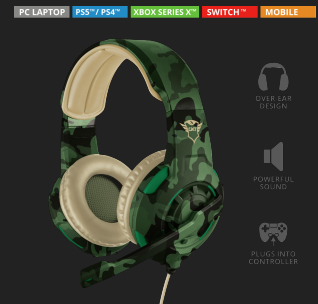

COMPATIBILITY

Suitable for Daily use, Fortnite, Gaming, Home, Listening to music **Compatible Device Types** Gaming console, laptop, pc, smartphone, tablet

Compatible Consoles Nintendo Switch, PS4 Original, PS4 Pro, PS4 Slim, Xbox One **Compatible Software Platforms** Android, Chrome OS, Mac OS, Windows, iOS

COLOUR VERSIONS

GXT 310C Radius Gaming Headset - jungle camo
22207

GXT 310D Radius Gaming Headset - desert camo
22208

PRODUCT VISUAL 1

PRODUCT PICTORIAL 1

PRODUCT PICTORIAL 2

PRODUCT PICTORIAL 3

PRODUCT PICTORIAL 4