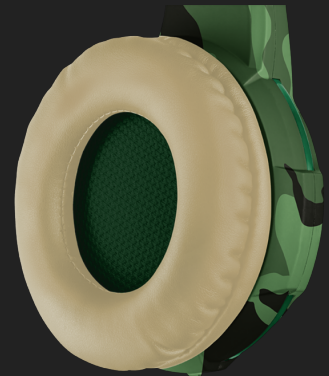

#22207

Gaming headset

Comfortable over-ear gaming headset with adjustable mic and powerful sound

Key features

- Powerful sound
- Soft and comfortable over-ear pads
- Adjustable microphone and headband
- 1m fixed cable and 50cm extension cable for console
- 1m adapter cable for PC/Laptop

PLUGS INTO
CONTROLLER

Powerful sound

Do you hear the jungle drums? The Trust GXT 310 Radius Gaming Headset is your gateway into the roaring realm of gaming. This camo headset features sharp surround sound so you will always be on step ahead of your enemies. Whether you connect your headset to your PC, laptop or console, you're on your way to sounding victories!

Immersive experience

The Radius headset will release your full potential. It is equipped with powerful 40mm active speaker units which transmit every detail directly. Connect your headset via the 1m aux cable to for example your PS4, Xbox One or Switch or lengthen the cable with the 1m extension cable for comfortable connection with your PC or laptop.

The soft and comfortable over-ear pads combined with the adjustable microphone and headband give you the comfort you need for those prolonged gaming sessions. You are ready to become the next champion!