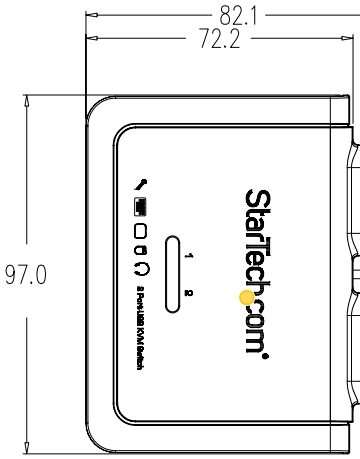

P5

TOLERANCE: ±0.5mm

1200±40mm

300±15mm

1500±40mm

300±15mm

P4

P3

P2

P1

P6

P1

P2

P3

P4

PIN 1

PIN 4

PIN 19

PIN 18

PIN 2

38.0

22.0

10.3

PIN 19

PIN 18

PIN 1

PIN 2

PIN 1

PIN 4

THIRD ANGLE PROJECTION

GENERAL NOTES

DIMENSIONS ARE IN MM - DO NOT SCALE