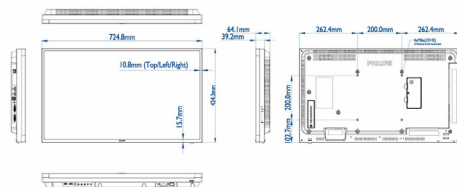

Dimensions

- Bezel width: 10.8 mm (T/L/R), 15.7 mm (B)
- Set dimensions (W x H x D): 724.8 x 424.3 x 64.1 mm
- Set dimensions in inch (W x H x D): 28.54 x 16.7 x 2.52 inch
- VESA Mount: 200 x 200 mm M6
- Product weight: 6.15 kg
- Product weight (lb): 13.55 lb

Operating conditions

- Temperature range (operation): 5 ~ 40 °C
- Temperature range (storage): -10~50 °C
- MTBF: 50,000 hour(s)
- Altitude: 0 ~ 3000 m
- Humidity range (operation)[RH]: 10~80% (without condensation)
- Humidity range (storage) [RH]: 0~90% (without condensation)
- Relative humidity: 20 ~ 80 %

Power

- Consumption (On mode): 110 W (max)
- Mains power: AC (100~240 V), 2.5 A
- Standby power consumption: <0.5 W
- Consumption (Typical): 60 W

Sound

- Built-in speakers: 2 x 10 W RMS

Accessories

- Included accessories: AC Power Cord, RS232 cable, Remote Control, Batteries for remote control, Quick start guide
- Included Accessories: Edge Alignment Kit (1)-2pcs, Edge Alignment Kit (2)-1pcs, M3 screw x 1, RS232 daisy-chain cable, SD card cover x 1, Thumb

- Screw x 8
- Stand: Universal Stand-S (BM05911)(Option)

Miscellaneous

- Warranty: 3 year warranty
- On-Screen Display Languages: English, French, German, Italian, Polish, Turkish, Russian, Simplified Chinese, Spanish, Traditional Chinese, Arabic, Japanese
- Regulatory approvals: BSMI, CB, CE, EAC, EnergyStar 7.0, FCC, Class A, PSB, UL/cUL

Issue date 2019-12-20

Version: 4.0.1

12 NC: 8670 001 57436
EAN: 87 12581 75585 0

© 2019 Koninklijke Philips N.V.
All Rights reserved.

Specifications are subject to change without notice.
Trademarks are the property of Koninklijke Philips N.V.
or their respective owners.

www.philips.com