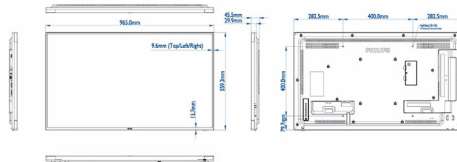

Dimensions

- Bezel width: 9.6 mm (T/L/R), 15.7 mm (B)
- Set dimensions (W x H x D): 965.0 x 559.3 x 45.5 mm
- Set dimensions in inch (W x H x D): 37.99 x 22.02 x 1.79 inch
- VESA Mount: 400 x 400 mm, M6
- Product weight: 10.41 kg
- Product weight (lb): 22.95 lb lb

Operating conditions

- Temperature range (operation): 5 ~ 40 °C
- Temperature range (storage): -10~50 °C
- MTBF: 50,000 hour(s)
- Altitude: 0 ~ 3000 m
- Humidity range (operation)[RH]: 10~90% (without condensation)
- Humidity range (storage) [RH]: 0~100% (without condensation)

Power

- Consumption (On mode): 120 W (max)
- Mains power: AC (100~240 V), 2.5 A
- Standby power consumption: <0.5 W
- Consumption (Typical): 65 W

Sound

- Built-in speakers: 2 x 10 W RMS

Accessories

- Included accessories: AC Power Cord, RS232 cable, Remote Control, Batteries for remote control, Quick start guide
- Included Accessories: Edge Alignment Kit (1)-2pcs, Edge Alignment Kit (2)-1pcs, M3 screw x 1, RS232 daisy-chain cable, SD card cover x 1, Thumb

- Screw x 8
- Stand: BM05922 (Universal Stand-L)(Option)

Miscellaneous

- Warranty: 3 year warranty
- On-Screen Display Languages: English, French, German, Italian, Polish, Russian, Spanish, Turkish, Simplified Chinese, Traditional Chinese, Arabic, Japanese
- Regulatory approvals: BSMI, CB, CE, EAC, EnergyStar 7.0, FCC, Class A, PSB, UL/cUL

Issue date 2019-12-20

Version: 4.0.1

12 NC: 8670 001 57444
EAN: 87 12581 75590 4

© 2019 Koninklijke Philips N.V.
All Rights reserved.

Specifications are subject to change without notice.
Trademarks are the property of Koninklijke Philips N.V.
or their respective owners.

www.philips.com