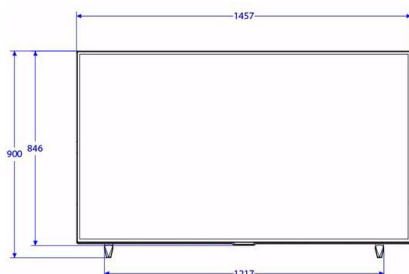

Specifications

Picture/Display

- Display: 4K Ultra HD LED
- Diagonal screen size: 65 inch / 164 cm
- Aspect ratio: 16:9
- Panel resolution: 3840 x 2160p
- Brightness: 350 cd/m²
- Contrast ratio (typical): 5000
- Viewing angle: 178° (H)/178° (V)
- Response time (typical): 8 ms

Supported Display Resolution

- HDMI: Up to 3840 x 2160p@60 Hz
- Tuner: T2 HEVC: up to 3840 x 2160@60 Hz, Others: up to 1920 x 1080p@60 Hz
- USB: HEVC: up to 3840 x 2160@60 Hz, Others: up to 1920 x 1080@60 Hz

Accessories

- Included: Remote Control 22AV1407A/12, 2 x AAA Batteries, Edge Stand, Warranty Leaflet, Legal and Safety brochure
- Optional: Easy RC 22AV1601B/12, Setup RC 22AV9574A/12

Power

- Mains power: AC 220-240 V; 50-60 Hz
- Energy Label Class: A++
- EU Energy Label power: 82 W
- Annual energy consumption: 119 kWh

- Standby power consumption: <0.3 W
- Power Saving Features: Eco mode
- Ambient temperature: 5°C to 45°C

Dimensions

- Set dimensions (W x H x D): 1457 x 846 x 63 mm
- Set dimensions with stand (W x H x D): 1457 x 900 x 347 mm
- Product weight: 23.5 kg
- Product weight (+stand): 24.1 kg
- VESA wall mount compatible: 400 x 400 mm, M6