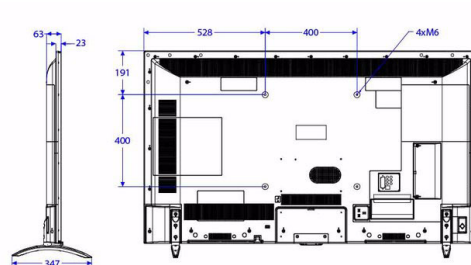

Specifications

Picture/Display

- Display: 4K Ultra HD LED
- Diagonal screen size: 65 inch / 164 cm
- Aspect ratio: 16:9
- Panel resolution: 3840 x 2160p
- Brightness: 350 cd/m²
- Contrast ratio (typical): 5000
- Viewing angle: 178° (H)/178° (V)
- Response time (typical): 8 ms

Accessories

- Included: Remote Control 22AV1407A/12, 2 x AAA Batteries, Edge Stand, Warranty Leaflet, Legal and Safety brochure
- Optional: Easy RC 22AV1601B/12, Setup RC 22AV9574A/12

Power

- Mains power: AC 220-240 V; 50-60 Hz
- Energy Label Class: A++
- EU Energy Label power: 82 W
- Annual energy consumption: 119 kWh

- Standby power consumption: <0.3 W
- Power Saving Features: Eco mode
- Ambient temperature: 5°C to 45°C

Dimensions

- Set dimensions (W x H x D): 1457 x 846 x 63 mm
- Set dimensions with stand (W x H x D): 1457 x 900 x 347 mm
- Product weight: 23.5 kg
- Product weight (+stand): 24.1 kg
- VESA wall mount compatible: 400 x 400 mm, M6