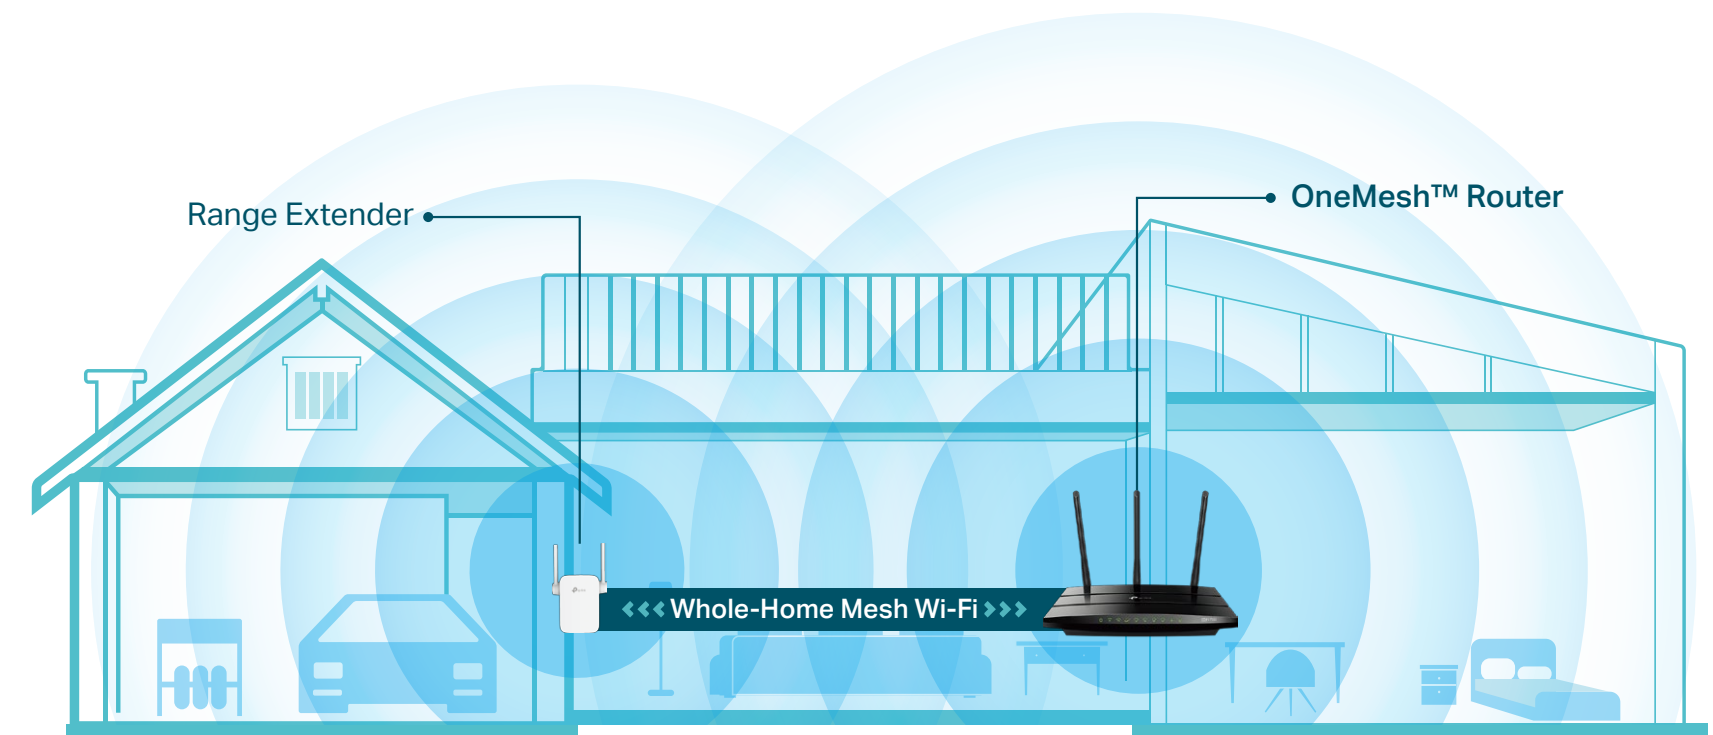

Create a Mesh network by connecting your range extender to a OneMesh™ router for seamless whole-home coverage.

Wi-Fi Dead-Zone Killer

Eliminate weak signal areas with Wi-Fi coverage for the whole house.

Smart Roaming

Enjoy uninterrupted streaming, surfing and more — even when moving around your home.

One Wi-Fi Name

Stay connected to the same network name in every room.

Unified Management

Manage the whole-home Wi-Fi by managing the central node via Tether app/Web UI.

Perfect Location at a Glimpse

An intelligent Signal light helps you quickly find the best location to place the range extender.

Features

Ease of Use

- Intuitive Web UI – Ensures quick and simple installation without hassle
- Secure One-Touch Connection (WPS) – Instantly connects the extender to a router without further configuration
- Hassle-free Management with Tether App – The network management is easy with the TP-Link Tether App, available on any Android or iOS device
- Smart Signal Indicator – See signal strength to find the best spot to extend Wi-Fi
- Easy to install and move – Compact Wall-Plug design
- Ethernet Port – Connects a wired device to your Wi-Fi network