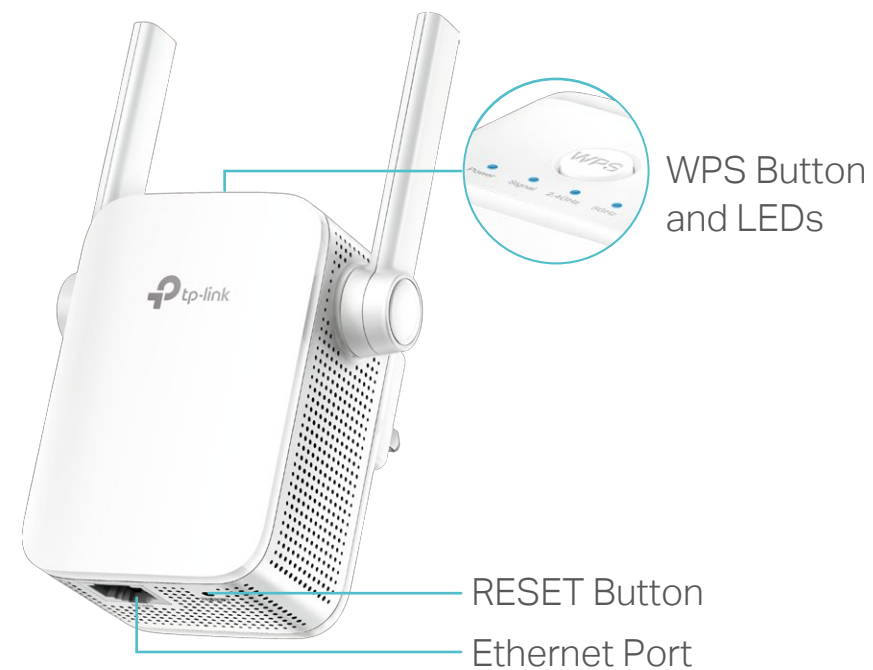

Specifications

Hardware

- Ethernet Port: 1 10/100Mbps RJ45 Port
- Button: WPS Button, RESET Button
- Antenna: 2 External Antennas
- Power Consumption: 6.8W max
- Dimensions (W × D × H):
  3.06 x 1.57 x 3.15 in. (77.8 x 40 x 80 mm)

Wireless

- Wireless Standards: IEEE 802.11a/n/ac 5GHz, IEEE 802.11b/g/n 2.4GHz
- Frequency: 2.4GHz and 5GHz
- Signal Rate: 300Mbps at 2.4GHz, 433Mbps at 5GHz
- Transmit Power: 2.4GHz < 20dBm, 5GHz < 30dBm
- Reception Sensitivity:
  5GHz:
  11a 6Mbps:-93dBm, 11a 54Mbps:-77dBm
  11ac HT20 MCS8:-69dBm, 11ac HT40 MCS9:-66dBm
  11ac HT80 MCS9:-62dBm
  2.4GHz:
  11g 6Mbps:-93dBm, 11g 54Mbps:-74dBm
  11n HT20 MCS7:-76dBm, 11n HT40 MCS7:-73dBm
- Wireless Function: Enable/Disable Wireless Radio
- Wireless Security: WEP, WPA/WPA2-PSK encryptions, Enable/Disable SSID Broadcast

Others

- Certification
  CE, RoHS
- System Requirements
  Microsoft Windows 98SE, NT, 2000, XP, Vista™ or Windows 7, 8, 8.1, 10, MAC OS, NetWare, UNIX or Linux
  Internet Explorer 11, Firefox 12.0, Chrome 20.0, Safari 4.0, or other Java-enabled browser
- Package Contents
  AC750 Wi-Fi Range Extender RE205
  Quick Installation Guide

For more information, please visit

<http://www.tp-link.com/products/details/RE205.html>

or scan the QR code left

Attention: This device may only be used indoors in all EU member states and EFTA countries.

Specifications are subject to change without notice. TP-Link is a registered trademark of TP-Link Technologies Co., Ltd. Other brands and product names are trademarks or registered trademarks of their respective holders. Copyright ©2020 TP-Link Technologies Co., Ltd. All rights reserved.

* Maximum wireless signal rates are the physical rates derived from IEEE Standard 802.11 specifications. Actual wireless data throughput and wireless coverage per ft² are not guaranteed and will vary as a result of network conditions, client limitations, and environmental factors, including building materials, obstacles, volume and density of traffic, and client location.

* The product may not be compatible with routers or gateways with firmware that has been altered, is based on open source programs, or is non-standard or outdated.

* Smart Roaming is designed for devices that support the 802.11k/v standard.

www.tp-link.com

TP-Link AC750 Wi-Fi Range Extender RE205