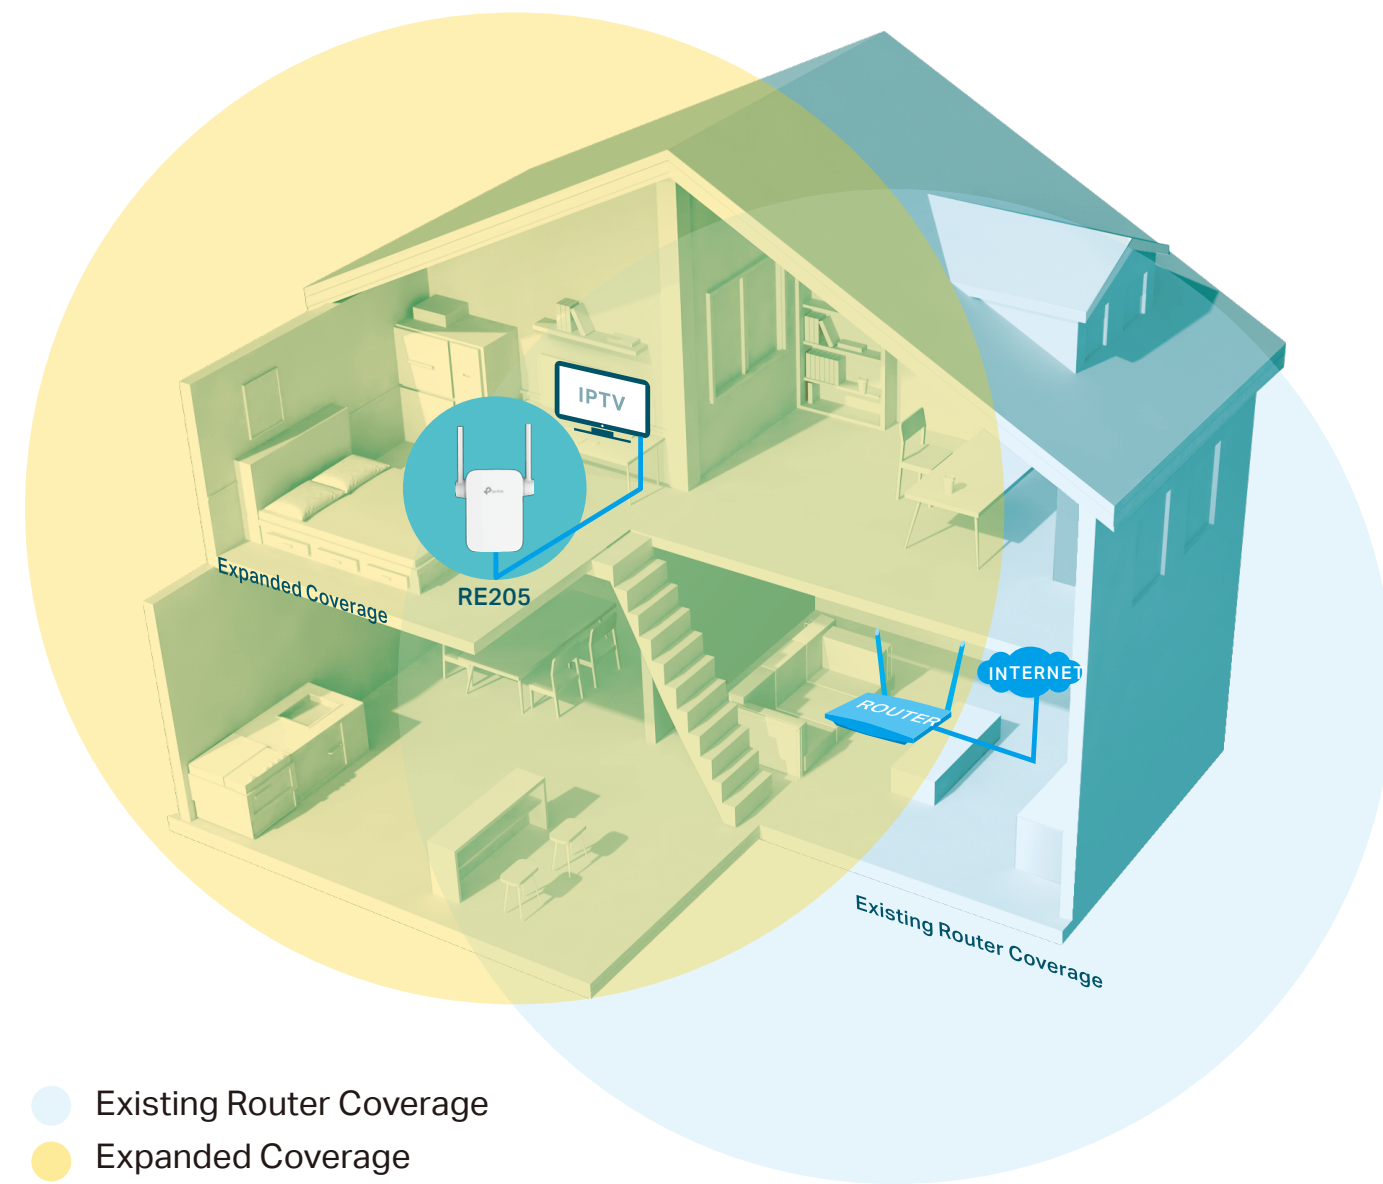

Smart Roaming

Enjoy uninterrupted streaming, surfing and more — even when moving around your home.

One Wi-Fi Name

Stay connected to the same network name in every room.

Unified Management

Manage the whole-home Wi-Fi by managing the central node via Tether app/Web UI.

Upgrade to Mesh Network

Enjoy Mesh network without having to replace your existing router by simply updating your OneMesh™ router's firmware.

Check full list of OneMesh™ routers and range extenders at: <https://www.tp-link.com/onemesh/re205>

*More compatible devices are coming soon.

Highlights

Extend AC750 Wi-Fi to Your Whole Home

The AC750 Wi-Fi Range Extender strengthens and expands your router's signal into areas the router can't reach on its own, achieving speeds of 300Mbps on the 2.4GHz band and 433Mbps on the 5GHz band.

Perfect Location at a Glimpse

An intelligent Signal light helps you quickly find the best location to place the range extender.

Features

Ease of Use

- Intuitive Web UI – Ensures quick and simple installation without hassle
- Secure One-Touch Connection (WPS) – Instantly connects the extender to a router without further configuration
- Hassle-free Management with Tether App – The network management is easy with the TP-Link Tether App, available on any Android or iOS device
- Smart Signal Indicator – See signal strength to find the best spot to extend Wi-Fi
- Easy to install and move – Compact Wall-Plug design
- Ethernet Port – Connects a wired device to your Wi-Fi network