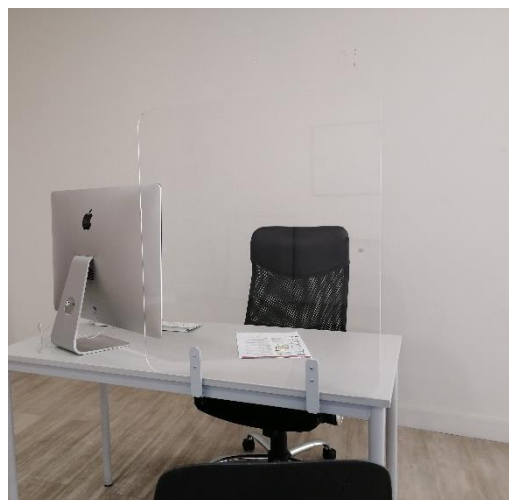

## PROTECTOR FRAMELESS GLASS DESK PROTECTION

Divide and protect with transparency

Due to the COVID 19 pandemic outbreak, social distancing and separation has become a necessity to stay safe, but life must go on and we have therefore to adapt our environments to this new reality.

Transparent self-standing space dividers are important tools to help people maintain contact, while still being protected. The Protector Frameless Glass Desktop is ideal for shared office spaces, public and governmental services.

## PROTECTOR FRAMELESS GLASS DESK PROTECTION

Divide and protect with transparency

### Key Features:

- Tempered glass for increased safety
- Sturdy and durable frameless structure
- Easily installed onto any desk with a maximum thickness of 35mm
- Metal clamps included
- Writable surface to display notes and ideas
- Easy to clean and disinfect