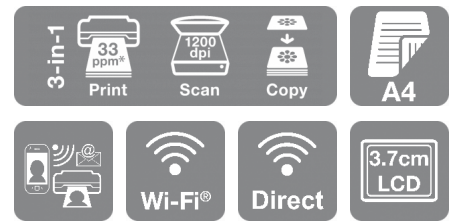

## DATASHEET / BROCHURE

Save money, space and time with this 3-in-1 with A4 double-sided printing, individual inks, mobile printing and an LCD screen.

This stylish and affordable 3-in-1 delivers much more than just the basics from its compact footprint. Its prints are clear, vibrant and cost effective thanks to individual inks and double-sided printing. Printing away from a desktop is made easy with a range of compatible mobile printing apps and a 3.7cm LCD screen.

### Sleek and stylish 3-in-1

Don't let a printer impact your decor - our stylish and compact 3-in-1 printers are designed to integrate into the home. This affordable model efficiently uses your space combining printing, scanning and copying facilities in one unit.