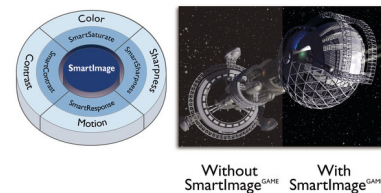

16:9 Full HD display

Picture quality matters. Regular displays deliver quality, but you expect more. This display

features enhanced Full HD 1920 x 1080 resolution. With Full HD for crisp detail paired with high brightness, incredible contrast and realistic colors expect a true to life picture.

SmartContrast

SmartContrast is a Philips technology that analyzes the contents you are displaying, automatically adjusting colors and controlling backlight intensity to dynamically enhance contrast for the best digital images and videos or when playing games where dark hues are displayed. When Economy mode is selected, contrast is adjusted and backlighting fine-tuned for just-right display of everyday office applications and lower power consumption.

SmartImage Game mode

The new Philips gaming display has quick access OSD fine tuned for gamers, offering you multiple options. "FPS" mode (First person shooting) improves dark themes in games, allowing you to see hidden objects in dark areas. "Racing" mode adapts display with fastest response time, high color, along with image adjustments. "RTS" mode (Real time strategy) has a special SmartFrame mode which enables highlighting of specific area and allows for size and image adjustments. Gamer 1 and Gamer 2 enable you to save personal customized settings based on different games, ensuring best performance.