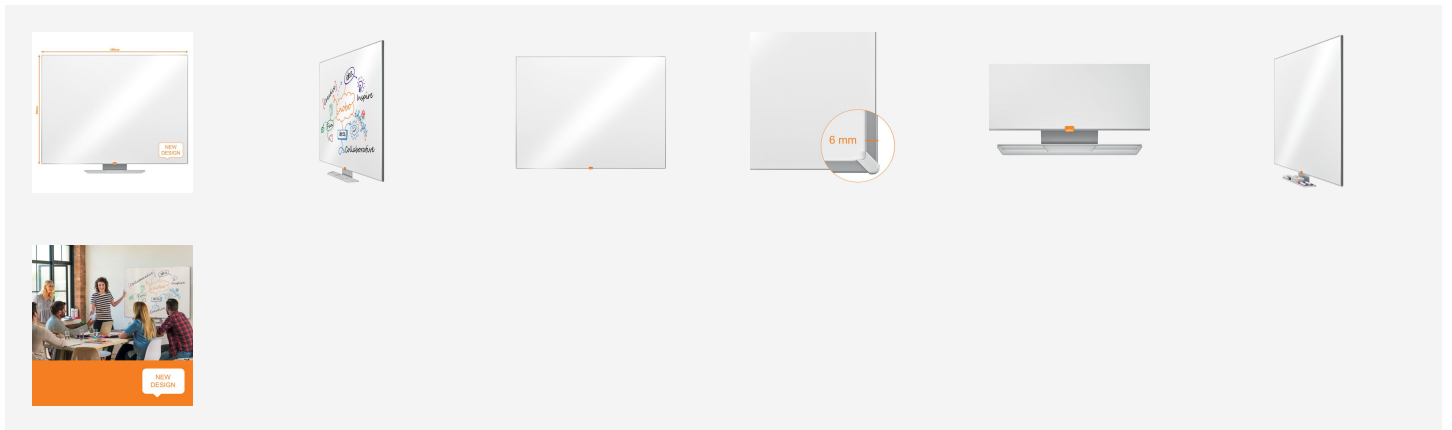

Nobo Classic Melamine Whiteboard 1200x900mm

The Nobo Classic Melamine Whiteboard will get your ideas noticed! The contemporary slim and unobtrusive frame maximises space on the board with the spacious whiteboard pen tray sitting below the board so not encroaching on the board's surface. The InvisaMount™ system makes installation easy and fixings are neatly concealed behind the board. Size: 1200x900mm. The melamine whiteboard surface offers good erasability for light use.

Attributes

- Bordered by a contemporary, slim and unobtrusive frame that maximises the writing space on the whiteboard
- InvisaMount™ system makes installation easy and fixings are neatly concealed behind the board
- Melamine whiteboard surface delivers a good level of erasability for light use
- Available in a range of sizes
- Spacious whiteboard pen tray sits below the board and doesn't encroach on the whiteboard surface
- Supplied with a Nobo dry wipe marker
- Nobo recommends daily cleaning for the best performance of melamine whiteboards
- 10 year warranty

Specifications

Number	1905203
Colour	white
Dimensions (W x H x D)	899 x 13 x 1208 mm
Surface	Melamine
Weight	5000 g
Pallet quantity	25
EAN code	5028252504812