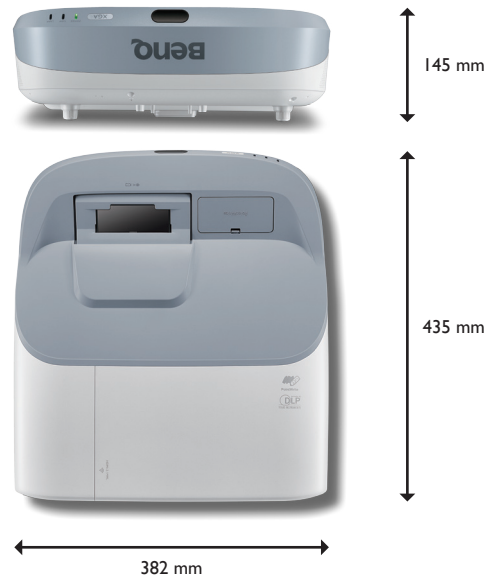

Dimensions