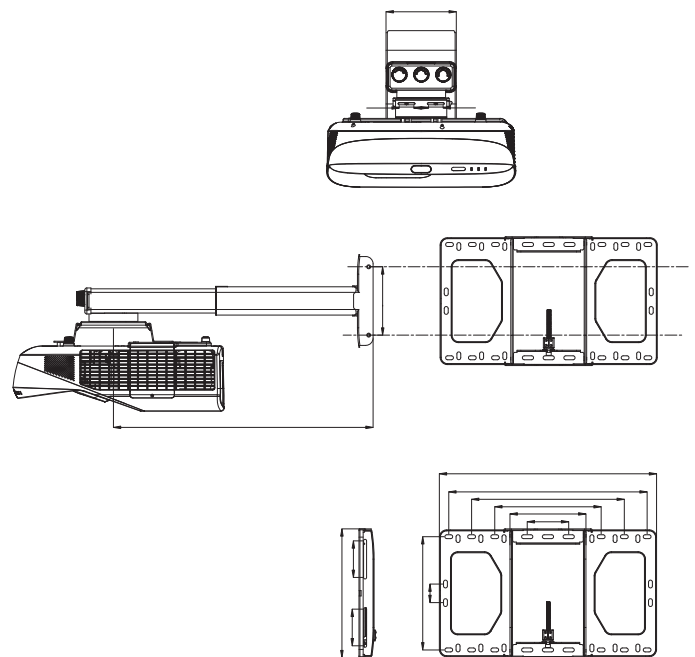

*** The measurement of offset and installation chart have max to 5% tolerance and may vary from the Actual size.

PW21U
optional interactive module

PT12
optional touch module

Input and Output Terminals

- | | |
|--------------------------|-----------------------------------|
| ① USB Type-A 1.5A | ⑪ AC power cord inlet |
| ② Point Write | ⑫ Video input jack |
| ③ HDMI 1 input jack | ⑬ Audio Left input jack |
| ④ S-Video input jack | ⑭ Audio output jack |
| ⑤ Audio Right input jack | ⑮ Audio input 2 jack |
| ⑥ Audio input 1 jack | ⑯ PC input 2 |
| ⑦ PC input 1 | ⑰ RS-232 control port |
| ⑧ Monitor output | ⑱ Kensington anti-theft lock slot |
| ⑨ RJ45 LAN input jack | |
| ⑩ USB Mini-B port | |

Dimensions

Distance Chart

Screen size			Min Ceiling height	Vertical offset	Installation distance		
Diagonal	Height	Width	H*	V	X*=0 mm (D=)	X*=30 mm (D=+30 mm)	
Inch	mm	mm	mm	mm	mm	mm	
73	1854	1113	1483	2401	238	88	118
78	1981	1189	1585	2490	252	118	148
83	2108	1265	1687	2580	265	147	177
88	2235	1341	1788	2670	279	177	207
93	2362	1417	1890	2760	292	207	237
98	2489	1494	1991	2849	306	236	266
100	2540	1524	2032	2885	311	248	278
103	2616	1570	2093	2939	319	266	296
108	2743	1646	2195	3029	333	296	326
110	2794	1676	2235	3065	338	308	338

Ceiling Mount Chart

BenQ Europe B.V.

Meerenakkerweg 1-17
5652 AR Eindhoven
The Netherlands
Tel: +31 88 8889200
Fax: +31 88 8889299

BenQ.eu

© 2017 BenQ Corp. Specification may vary by region, please visit your local stores for details. Actual product's features and specifications are subject to change without notice. This material may include corporate names and trademarks of third parties which are the properties of the third parties respectively.