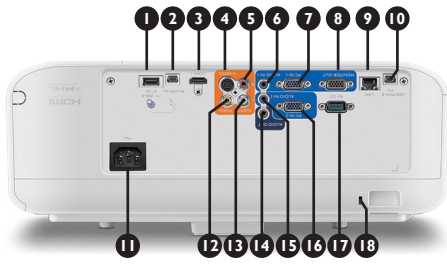

*** The measurement of offset and installation chart have max to 5% tolerance and may vary from the Actual size.

PW21U
optional interactive module

PT12
optional touch module

Input and Output Terminals

- | | |
|--------------------------|-----------------------------------|
| ① USB Type-A 1.5A | ⑪ AC power cord inlet |
| ② Point Write | ⑫ Video input jack |
| ③ HDMI 1 input jack | ⑬ Audio Left input jack |
| ④ S-Video input jack | ⑭ Audio output jack |
| ⑤ Audio Right input jack | ⑮ Audio input 2 jack |
| ⑥ Audio input 1 jack | ⑯ PC input 2 |
| ⑦ PC input 1 | ⑰ RS-232 control port |
| ⑧ Monitor output | ⑱ Kensington anti-theft lock slot |
| ⑨ RJ45 LAN input jack | |
| ⑩ USB Mini-B port | |