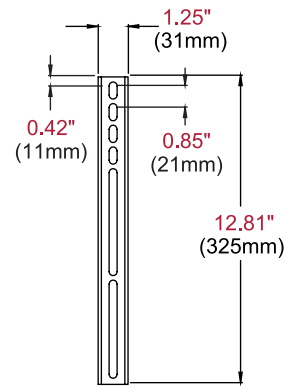

Additional Features

- ✓ Universal mount fits displays with mounting patterns up to 450 x 305mm (17.72" W x 12.01" H)
- ✓ Adjustable 15° forward tilt and 5° backward tilt for finding the optimal viewing angle
- ✓ Easy-Grip™ ratcheting handle locks tilt angle into place
- ✓ Included IncreLok™ feature offers fixed tilt lock in 5° increments when used
- ✓ Horizontal display adjustment up to 6.00" (152mm) for centering display on wall
- ✓ Landscape to portrait mounting options increases installation versatility. Please check display dimensions against the wall plate when used in portrait mode*
- ✓ Mounts to wood studs, concrete, cinder block or metal studs (metal stud accessory required)
- ✓ Includes all necessary wall and display attachment hardware
- ✓ Design is UL listed and tested to four times stated load capacity

PT640	Paramount™ Universal Tilt Wall Mount for 32" to 46" Displays
--------------	--

Product Specifications

	DIMENSIONS (W x H x D)	PRODUCT WEIGHT	LOAD CAPACITY	FINISH	AVAILABLE COLORS
PT640	21.83" x 12.81" x 2.63"-4.74" (555 x 325 x 67-120mm)	6.50lb (2.95kg)	100lb (45kg)	Scratch resistant fused epoxy	Gloss black

Package Specifications

	PACKAGE SIZE (W x H x D)	PACKAGE SHIP WEIGHT	PACKAGE UPC CODE	PACKAGE CONTENTS	UNITS IN PACKAGE
PT640	21.69" x 2.95" x 10.74" (551 x 75 x 273mm)	8.15lb (3.70kg)	735029252344	Wall mount, wall and display installation hardware, installation instructions	1

Accessories

ACC415: Metal Stud Fastener Kit

All dimensions = inch (mm)

WALL PLATE

VERTICAL ADAPTOR

FRONT VIEW

**SIDE VIEW
+15°/-5° TILT**

Architect Specifications