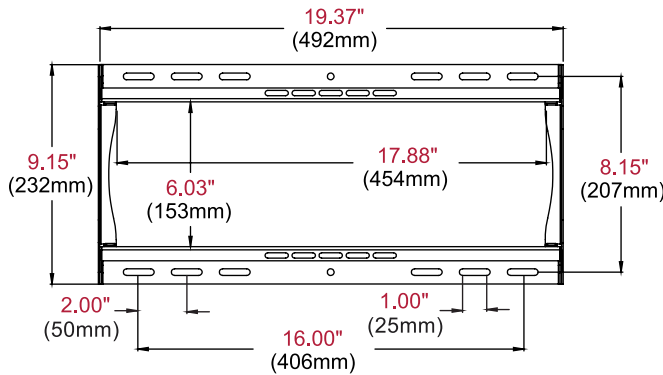

Additional Features

- ✓ Universal mount fits displays with mounting patterns up to 450 x 305mm (17.72" W x 12.01" H)
- ✓ Adjustable 15° forward tilt and 5° backward tilt for finding the optimal viewing angle
- ✓ Easy-Grip™ ratcheting handle locks tilt angle into place
- ✓ Included IncreLok™ feature offers fixed tilt lock in 5° increments when used
- ✓ Horizontal display adjustment up to 6.00" (152mm) for centering display on wall
- ✓ Landscape to portrait mounting options increases installation versatility. Please check display dimensions against the wall plate when used in portrait mode*
- ✓ Mounts to wood studs, concrete, cinder block or metal studs (metal stud accessory required)
- ✓ Includes all necessary wall and display attachment hardware
- ✓ Design is UL listed and tested to four times stated load capacity

PT640	Paramount™ Universal Tilt Wall Mount for 32" to 46" Displays
--------------	--

Product Specifications

	DIMENSIONS (W x H x D)	PRODUCT WEIGHT	LOAD CAPACITY	FINISH	AVAILABLE COLORS
PT640	21.83" x 12.81" x 2.63"-4.74" (555 x 325 x 67-120mm)	6.50lb (2.95kg)	100lb (45kg)	Scratch resistant fused epoxy	Gloss black

Package Specifications

	PACKAGE SIZE (W x H x D)	PACKAGE SHIP WEIGHT	PACKAGE UPC CODE	PACKAGE CONTENTS	UNITS IN PACKAGE
PT640	21.69" x 2.95" x 10.74" (551 x 75 x 273mm)	8.15lb (3.70kg)	735029252344	Wall mount, wall and display installation hardware, installation instructions	1

Accessories

ACC415: Metal Stud Fastener Kit

All dimensions = inch (mm)

WALL PLATE

VERTICAL ADAPTOR

FRONT VIEW

**SIDE VIEW
+15°/-5° TILT**

Architect Specifications