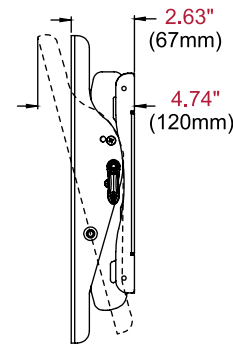

Additional Features

- ✓ Universal mount fits displays with mounting patterns up to 450 x 305mm (17.72" W x 12.01" H)
- ✓ Adjustable 15° forward tilt and 5° backward tilt for finding the optimal viewing angle
- ✓ Easy-Grip™ ratcheting handle locks tilt angle into place
- ✓ Included IncreLok™ feature offers fixed tilt lock in 5° increments when used
- ✓ Horizontal display adjustment up to 6.00" (152mm) for centering display on wall
- ✓ Landscape to portrait mounting options increases installation versatility. Please check display dimensions against the wall plate when used in portrait mode*
- ✓ Mounts to wood studs, concrete, cinder block or metal studs (metal stud accessory required)
- ✓ Includes all necessary wall and display attachment hardware
- ✓ Design is UL listed and tested to four times stated load capacity

PT640	Paramount™ Universal Tilt Wall Mount for 32" to 46" Displays
--------------	--

Product Specifications

	DIMENSIONS (W x H x D)	PRODUCT WEIGHT	LOAD CAPACITY	FINISH	AVAILABLE COLORS
PT640	21.83" x 12.81" x 2.63"-4.74" (555 x 325 x 67-120mm)	6.50lb (2.95kg)	100lb (45kg)	Scratch resistant fused epoxy	Gloss black

Package Specifications

	PACKAGE SIZE (W x H x D)	PACKAGE SHIP WEIGHT	PACKAGE UPC CODE	PACKAGE CONTENTS	UNITS IN PACKAGE
PT640	21.69" x 2.95" x 10.74" (551 x 75 x 273mm)	8.15lb (3.70kg)	735029252344	Wall mount, wall and display installation hardware, installation instructions	1

Accessories

ACC415: Metal Stud Fastener Kit

All dimensions = inch (mm)

WALL PLATE

VERTICAL ADAPTOR

FRONT VIEW

**SIDE VIEW
+15°/-5° TILT**

Architect Specifications