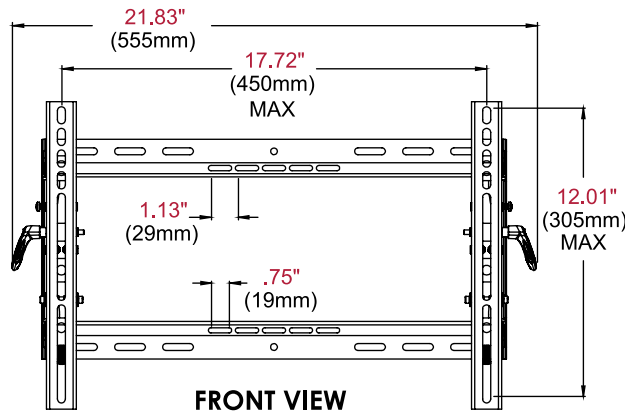

Additional Features

- ✓ Universal mount fits displays with mounting patterns up to 450 x 305mm (17.72" W x 12.01" H)
- ✓ Adjustable 15° forward tilt and 5° backward tilt for finding the optimal viewing angle
- ✓ Easy-Grip™ ratcheting handle locks tilt angle into place
- ✓ Included IncreLok™ feature offers fixed tilt lock in 5° increments when used
- ✓ Horizontal display adjustment up to 6.00" (152mm) for centering display on wall
- ✓ Landscape to portrait mounting options increases installation versatility. Please check display dimensions against the wall plate when used in portrait mode*
- ✓ Mounts to wood studs, concrete, cinder block or metal studs (metal stud accessory required)
- ✓ Includes all necessary wall and display attachment hardware
- ✓ Design is UL listed and tested to four times stated load capacity

PT640	Paramount™ Universal Tilt Wall Mount for 32" to 46" Displays
--------------	--

Product Specifications

	DIMENSIONS (W x H x D)	PRODUCT WEIGHT	LOAD CAPACITY	FINISH	AVAILABLE COLORS
PT640	21.83" x 12.81" x 2.63"-4.74" (555 x 325 x 67-120mm)	6.50lb (2.95kg)	100lb (45kg)	Scratch resistant fused epoxy	Gloss black

Package Specifications

	PACKAGE SIZE (W x H x D)	PACKAGE SHIP WEIGHT	PACKAGE UPC CODE	PACKAGE CONTENTS	UNITS IN PACKAGE
PT640	21.69" x 2.95" x 10.74" (551 x 75 x 273mm)	8.15lb (3.70kg)	735029252344	Wall mount, wall and display installation hardware, installation instructions	1

Accessories

ACC415: Metal Stud Fastener Kit

All dimensions = inch (mm)

WALL PLATE

VERTICAL ADAPTOR

FRONT VIEW

**SIDE VIEW
+15°/-5° TILT**

Architect Specifications