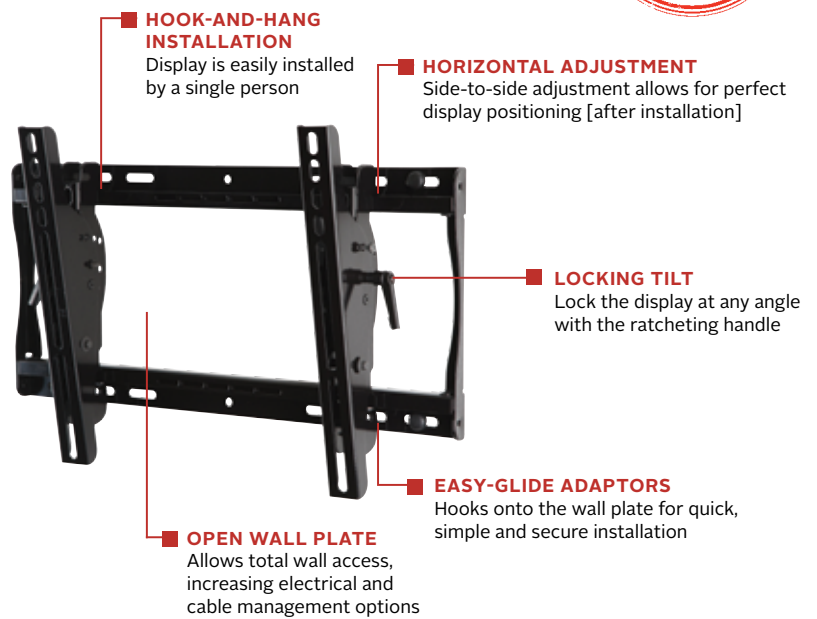

PT640

Display size
32"- 46"

Max load
100lb (45kg)

PARAMOUNT™

Universal Tilt Wall Mount

FOR 32" TO 46" DISPLAYS

The Paramount™ series wall mounts provide versatile and multi-functional features. With PT640, a low-profile design positions the display just 2.63" (67mm) from the wall. The Hook-and-Hang™ system offers easy, one-person installation of the display. The Easy-Glide™ adaptors hook onto the wall plate for a quick, simple, and secure installation. Achieve perfect positioning of the display with the side-to-side adjustment after installation. A ratcheting handle provides locking tilt capability for quick adjustments to the amount of tilt, reducing glare and optimizing the viewing angle. Lock the tilt angle at installation to prevent tampering or moving with the IncreLok™ tilt technology.

Additional Features

- ✓ Universal mount fits displays with mounting patterns up to 450 x 305mm (17.72" W x 12.01" H)
- ✓ Adjustable 15° forward tilt and 5° backward tilt for finding the optimal viewing angle
- ✓ Easy-Grip™ ratcheting handle locks tilt angle into place
- ✓ Included IncreLok™ feature offers fixed tilt lock in 5° increments when used
- ✓ Horizontal display adjustment up to 6.00" (152mm) for centering display on wall
- ✓ Landscape to portrait mounting options increases installation versatility. Please check display dimensions against the wall plate when used in portrait mode*
- ✓ Mounts to wood studs, concrete, cinder block or metal studs (metal stud accessory required)
- ✓ Includes all necessary wall and display attachment hardware
- ✓ Design is UL listed and tested to four times stated load capacity

* Requires display to be removed and reset on mount

The PT640's adjustable viewing feature provides 15° of forward tilt and 5° backward tilt, creating the most optimal viewing angle.

+15°/-5° of tilt for versatile viewing angles