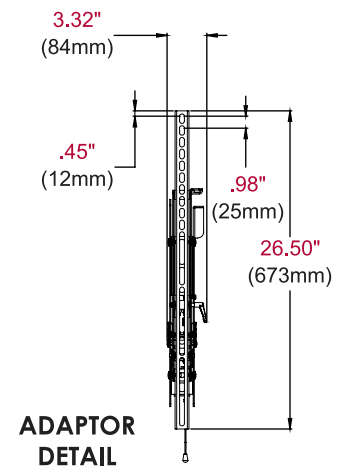

ST680(P)

Display size
60"- 98"

Max load
350lb (158kg)

SMARTMOUNT

Universal Tilt Wall Mount

FOR 60" TO 98" DISPLAYS

Peerless-AV's SmartMount® Universal Tilt Wall Mount delivers an ultra-slim profile designed to hold large displays up to 350lb. Installation and maintenance are made easy with the ST680's robust feature set. Auto-latching adaptor rails automatically secure the display without the use of a tool. The mount's built-in kickstand holds the display safely from the wall during cable routing, while the open wall plate allows for increased electrical and cable management options. Horizontal and vertical display adjustment allow for quick fine-tuning of the mounted display.

Product Specifications

	DIMENSIONS (W x H x D)	PRODUCT WEIGHT	LOAD CAPACITY	FINISH	AVAILABLE COLORS
ST680(P)	45.75" x 26.50" x 3.38"-10.58" (1162 x 673 x 86-269mm)	19.13lb (8.7kg)	350lb (158kg)	Scratch resistant fused epoxy	Semi-gloss black

Package Specifications

	PACKAGE SIZE (W x H x D)	PACKAGE SHIP WEIGHT	PACKAGE UPC CODE	PACKAGE CONTENTS	UNITS IN PACKAGE
ST680(P)	46.70" x 4.70" x 15.40" (1185 x 120 x 390mm)	22.13lb (10.04kg)	ST680: 735029242314 ST680P: 735029242338	Wall mount, wall and display installation hardware, installation instructions	1

Accessories

ACC615: Metal Stud Fastener Kit

All dimensions = inch (mm)

Architect Specifications

The Smartmount® Universal Tilt Wall Mount shall be a Peerless-AV model ST680(P) and shall be located where indicated on the plans. Assembly and installation shall be done according to instructions provided by the manufacturer.