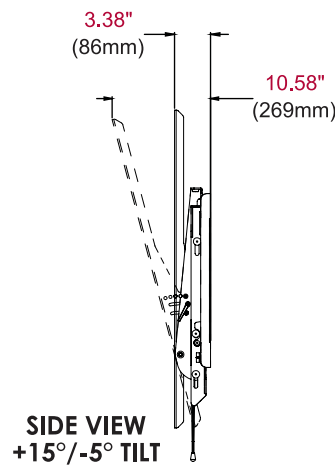

ST680P	SmartMount® Universal Tilt Wall Mount for 60" to 98" Displays - standard models
ST680	SmartMount® Universal Tilt Wall Mount for 60" to 98" Displays - security models

Product Specifications

	DIMENSIONS (W x H x D)	PRODUCT WEIGHT	LOAD CAPACITY	FINISH	AVAILABLE COLORS
ST680(P)	45.75" x 26.50" x 3.38"-10.58" (1162 x 673 x 86-269mm)	19.13lb (8.7kg)	350lb (158kg)	Scratch resistant fused epoxy	Semi-gloss black

Package Specifications

	PACKAGE SIZE (W x H x D)	PACKAGE SHIP WEIGHT	PACKAGE UPC CODE	PACKAGE CONTENTS	UNITS IN PACKAGE
ST680(P)	46.70" x 4.70" x 15.40" (1185 x 120 x 390mm)	22.13lb (10.04kg)	ST680: 735029242314 ST680P: 735029242338	Wall mount, wall and display installation hardware, installation instructions	1

Accessories

ACC615: Metal Stud Fastener Kit

All dimensions = inch (mm)

Architect Specifications

The Smartmount® Universal Tilt Wall Mount shall be a Peerless-AV model ST680(P) and shall be located where indicated on the plans. Assembly and installation shall be done according to instructions provided by the manufacturer.

Visit peerless-av.com to see the complete line of AV solutions from Peerless-AV, including outdoor displays, wireless, kiosks, digital audio, display mounts, projector mounts, carts/stands, and a full assortment of accessories.

Peerless-AV
2300 White Oak Circle
Aurora, IL 60502 USA
(800) 865-2112
(630) 375-5100
Fax: (800) 359-6500

Peerless-AV Europe
Unit 3 Watford Interchange
Colonial Way, Watford
Herts, WD24 4WP
United Kingdom
+44 (0) 1923 200100
Fax: +44 (0) 1923 200101

Peerless-AV de México
Ave de las Industrias 413
Parque Industrial Escobedo
Escobedo, N.L.,
Mexico 66050
+52 (81) 8384-8300
Fax: +52 (81) 8384-8360