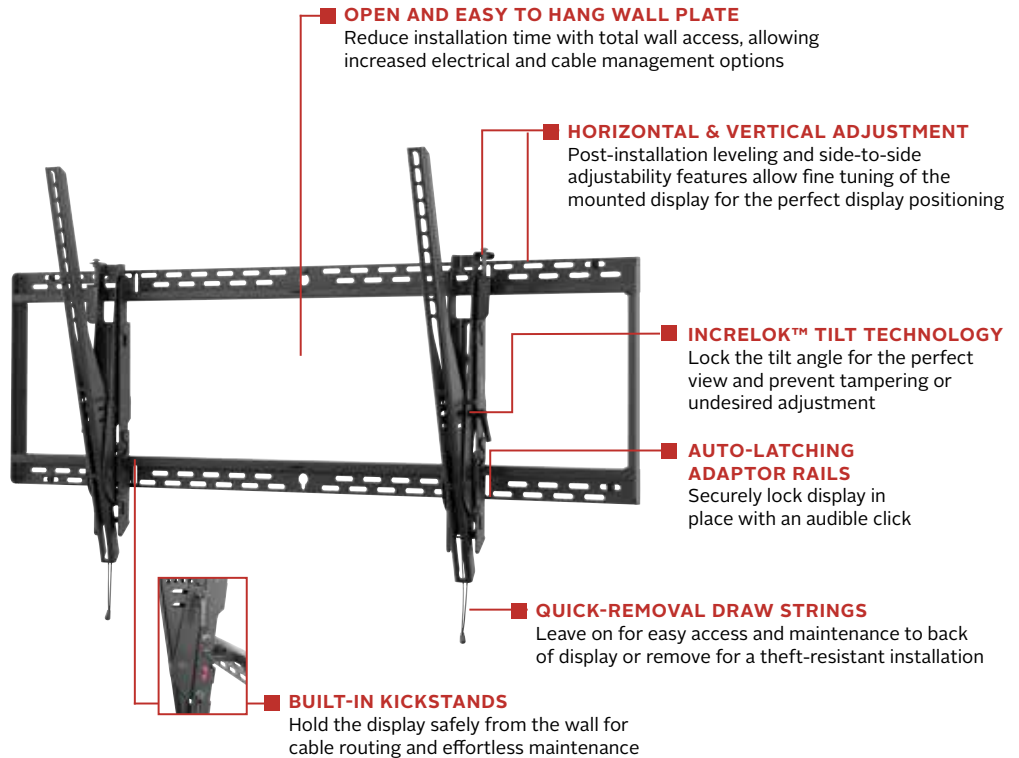

ST680(P)

Display size
60"- 98"

Max load
350lb (158kg)

SMARTMOUNT

Universal Tilt Wall Mount

FOR 60" TO 98" DISPLAYS

Peerless-AV's SmartMount® Universal Tilt Wall Mount delivers an ultra-slim profile designed to hold large displays up to 350lb. Installation and maintenance are made easy with the ST680's robust feature set. Auto-latching adaptor rails automatically secure the display without the use of a tool. The mount's built-in kickstand holds the display safely from the wall during cable routing, while the open wall plate allows for increased electrical and cable management options. Horizontal and vertical display adjustment allow for quick fine-tuning of the mounted display.

The ST680(P) reduces installation time and provides the most stable mounting solution for large interactive displays.

Additional Features

- ✓ Universal mount fits displays with mounting patterns up to 1061 x 650mm (41.76" W x 25.59" H)
- ✓ Adjustable up to 15° of forward tilt and -5° of backward tilt for the optimal viewing angle
- ✓ Optional IncreLok™ feature offers fixed tilt angles of -5°, 0°, 5°, 10°, 15°
- ✓ Easy-Grip™ ratcheting handle locks the display into place
- ✓ Easy hang wall plate allows a bolt to be pre-installed to ease wall plate installation
- ✓ Lateral display adjustment up to 19.25" (489mm)
- ✓ 1" of post-installation vertical adjustment provides flexibility in the installation
- ✓ Includes fastener pack with all necessary mounting and display attachment hardware (including M10)

+15°/-5° of tilt for versatile viewing angles

Comes in color packaging with included installation hardware and easy to follow instructions.

Please visit peerless-av.com/en-us/patents for patent information.

info@peerless-av.com
peerless-av.com

peerless-AV®

ST680P	SmartMount® Universal Tilt Wall Mount for 60" to 98" Displays - standard models
ST680	SmartMount® Universal Tilt Wall Mount for 60" to 98" Displays - security models