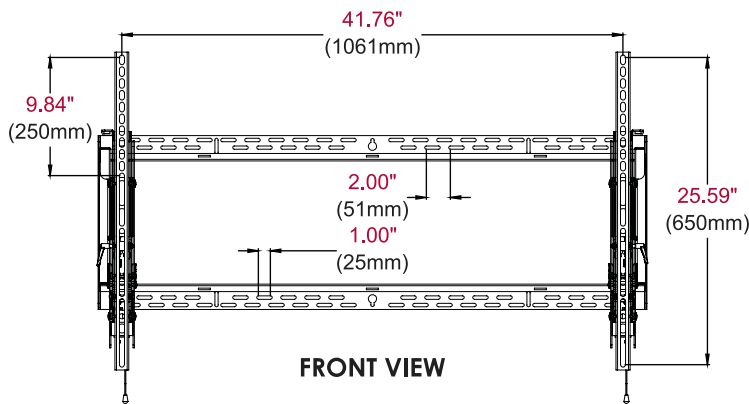

ST680P	SmartMount® Universal Tilt Wall Mount for 60" to 98" Displays - standard models
ST680	SmartMount® Universal Tilt Wall Mount for 60" to 98" Displays - security models

Product Specifications

	DIMENSIONS (W x H x D)	PRODUCT WEIGHT	LOAD CAPACITY	FINISH	AVAILABLE COLORS
ST680(P)	45.75" x 26.50" x 3.38"-10.58" (1162 x 673 x 86-269mm)	19.13lb (8.7kg)	350lb (158kg)	Scratch resistant fused epoxy	Semi-gloss black

Package Specifications

	PACKAGE SIZE (W x H x D)	PACKAGE SHIP WEIGHT	PACKAGE UPC CODE	PACKAGE CONTENTS	UNITS IN PACKAGE
ST680(P)	46.70" x 4.70" x 15.40" (1185 x 120 x 390mm)	22.13lb (10.04kg)	ST680: 735029242314 ST680P: 735029242338	Wall mount, wall and display installation hardware, installation instructions	1

Accessories

ACC615: Metal Stud Fastener Kit

All dimensions = inch (mm)

Architect Specifications

The Smartmount® Universal Tilt Wall Mount shall be a Peerless-AV model ST680(P) and shall be located where indicated on the plans. Assembly and installation shall be done according to instructions provided by the manufacturer.

Visit peerless-av.com to see the complete line of AV solutions from Peerless-AV, including outdoor displays, wireless, kiosks, digital audio, display mounts, projector mounts, carts/stands, and a full assortment of accessories.

Peerless-AV
2300 White Oak Circle
Aurora, IL 60502 USA
(800) 865-2112
(630) 375-5100
Fax: (800) 359-6500

Peerless-AV Europe
Unit 3 Watford Interchange
Colonial Way, Watford
Herts, WD24 4WP
United Kingdom
+44 (0) 1923 200100
Fax: +44 (0) 1923 200101

Peerless-AV de México
Ave de las Industrias 413
Parque Industrial Escobedo
Escobedo, N.L.,
Mexico 66050
+52 (81) 8384-8300
Fax: +52 (81) 8384-8360