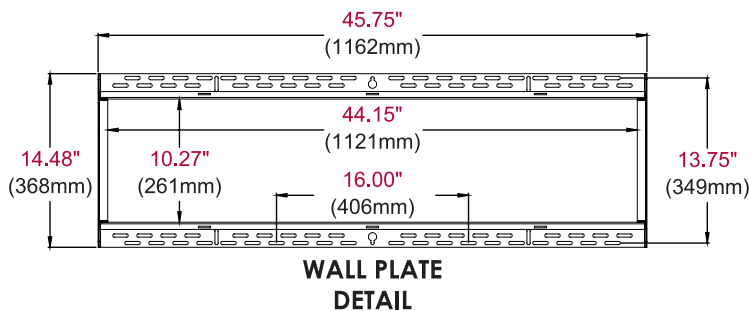

ST680P	SmartMount® Universal Tilt Wall Mount for 60" to 98" Displays - standard models
ST680	SmartMount® Universal Tilt Wall Mount for 60" to 98" Displays - security models

Product Specifications

	DIMENSIONS (W x H x D)	PRODUCT WEIGHT	LOAD CAPACITY	FINISH	AVAILABLE COLORS
ST680(P)	45.75" x 26.50" x 3.38"-10.58" (1162 x 673 x 86-269mm)	19.13lb (8.7kg)	350lb (158kg)	Scratch resistant fused epoxy	Semi-gloss black

Package Specifications

	PACKAGE SIZE (W x H x D)	PACKAGE SHIP WEIGHT	PACKAGE UPC CODE	PACKAGE CONTENTS	UNITS IN PACKAGE
ST680(P)	46.70" x 4.70" x 15.40" (1185 x 120 x 390mm)	22.13lb (10.04kg)	ST680: 735029242314 ST680P: 735029242338	Wall mount, wall and display installation hardware, installation instructions	1

Accessories

ACC615: Metal Stud Fastener Kit

All dimensions = inch (mm)

Architect Specifications

The Smartmount® Universal Tilt Wall Mount shall be a Peerless-AV model ST680(P) and shall be located where indicated on the plans. Assembly and installation shall be done according to instructions provided by the manufacturer.

Visit peerless-av.com to see the complete line of AV solutions from Peerless-AV, including outdoor displays, wireless, kiosks, digital audio, display mounts, projector mounts, carts/stands, and a full assortment of accessories.

Peerless-AV
2300 White Oak Circle
Aurora, IL 60502 USA
(800) 865-2112
(630) 375-5100
Fax: (800) 359-6500

Peerless-AV Europe
Unit 3 Watford Interchange
Colonial Way, Watford
Herts, WD24 4WP
United Kingdom
+44 (0) 1923 200100
Fax: +44 (0) 1923 200101

Peerless-AV de México
Ave de las Industrias 413
Parque Industrial Escobedo
Escobedo, N.L.,
Mexico 66050
+52 (81) 8384-8300
Fax: +52 (81) 8384-8360