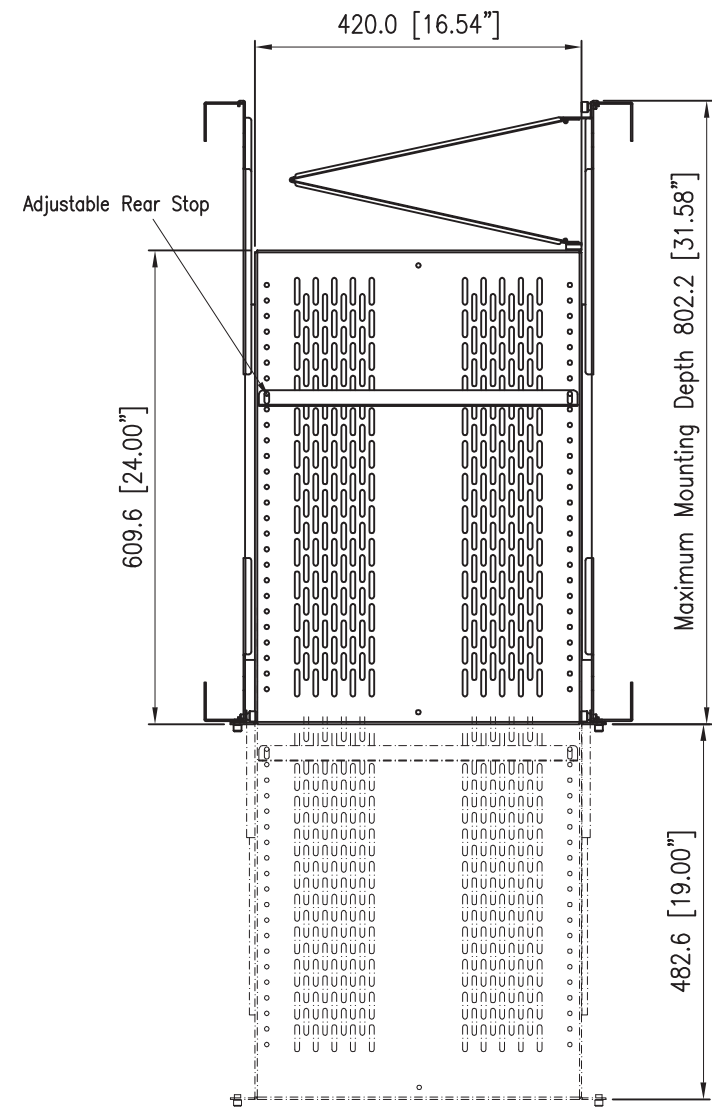

2U Vented Adjustable Sliding Rack Shelf w/ Cable Management - 50lbs / 22.7kg

UNISLDSHF192

The Capacity to hold up to 50lbs