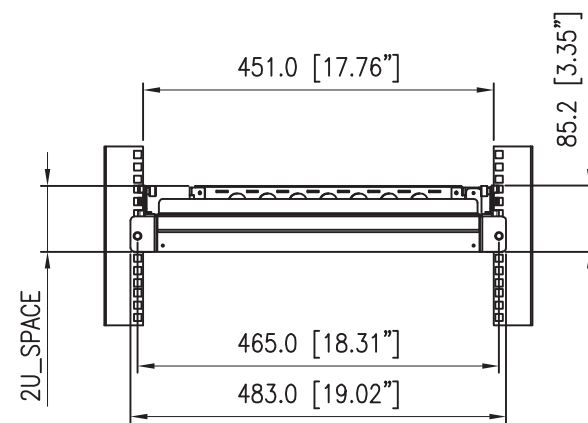

2U Vented Adjustable Sliding Rack Shelf w/ Cable Management - 50lbs / 22.7kg

UNISLDSHF192

The Capacity to hold up to 50lbs