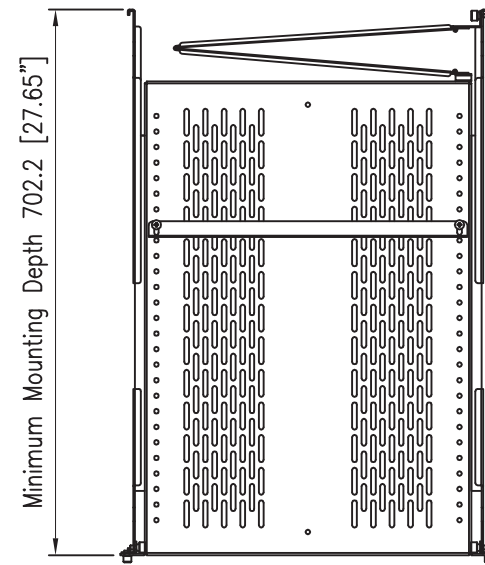

2U Vented Adjustable Sliding Rack Shelf w/ Cable Management - 50lbs / 22.7kg

UNISLDSHF192

The Capacity to hold up to 50lbs