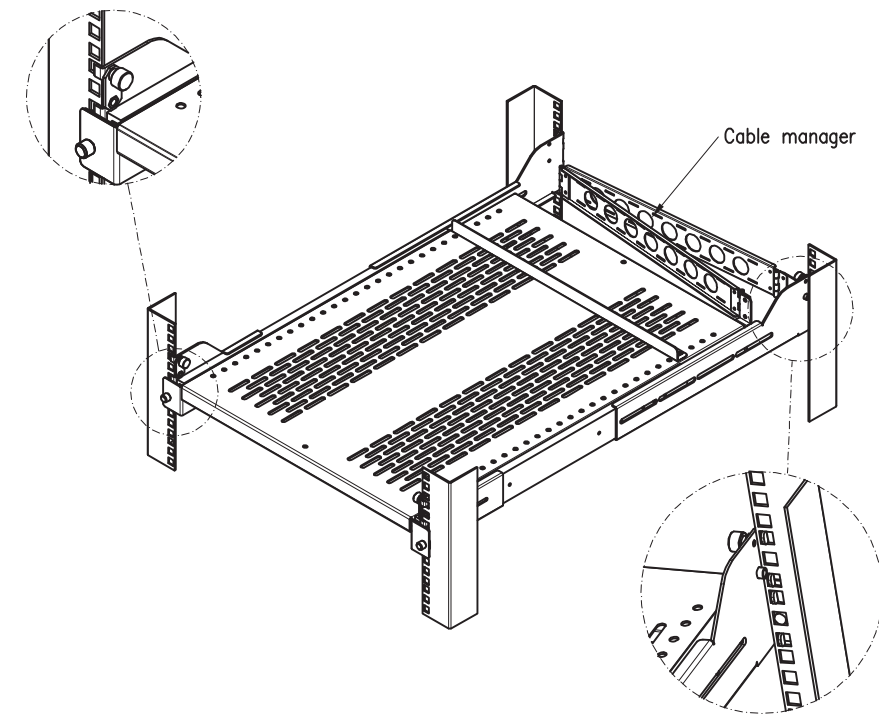

2U Vented Adjustable Sliding Rack Shelf w/ Cable Management - 50lbs / 22.7kg

UNISLDSHF192

The Capacity to hold up to 50lbs