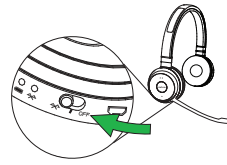

## 01 How to connect

**Connect to PC (using Jabra Link 370)**  
 Plug the Jabra Link 370 dongle into a USB port on your PC. The headset and the Jabra Link 370 are already pre-paired.

**Connect to mobile device (using Bluetooth®)**  
 Wear the headset and hold (3 secs) the On/off/connect switch in the connect position until you hear the voice-guided instructions. The Bluetooth® indicator will flash blue.