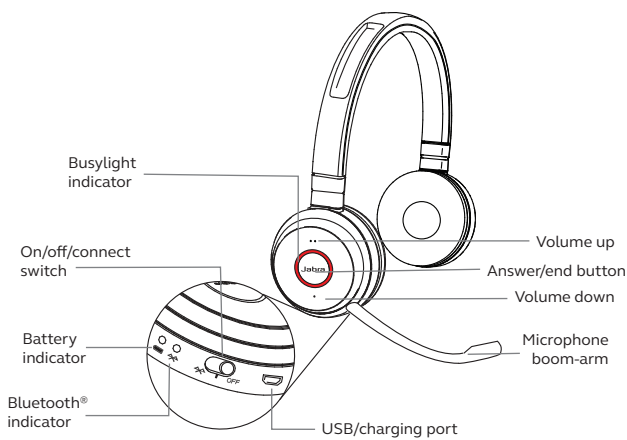

02 How to use

Did you know?
You can download the full user manual from jabra.com/evolve65

	FUNCTION	ACTION
	Headset on/off	Slide the On/off/connect switch
	Bluetooth® connect	Hold (3 secs) the On/off/connect switch in the connect position
	Answer/end call	Tap the Answer/end button
	Reject call	Double-tap the Answer/end button
	Adjust speaker volume	Tap the Volume up or Volume down button
	Busylight on/off	Simultaneously tap the Volume up and Volume down button
	Mute/unmute microphone	Press and hold (2 secs) the Volume down button

Charging the headset
The headset will charge when connected to a PC, or when using any USB wall charger supplied with your mobile device.

It takes approx. 3 hours to charge.

	Features	Benefits	Jabra Evolve 65
Connectivity	Jabra Link 370 USB Adapter	Wireless range of up to 100 feet / 30 meters	■
	Dual Bluetooth® integration for PC, smartphone and Tablet	Dual Bluetooth® connectivity to two devices at the same time for calls and music	■
	USB cable	Plug-and-play connectivity to PC Softphone/UC systems	■
	Full compatibility with UC systems & VoIP clients	Seamless integration and call control with leading UC systems/PC softphones. Certified for Skype For Business, Cisco and Avaya	■
Audio	Noise-cancelling microphone	State-of-the-art noise-cancelling microphone eliminates background noise	■
Ease of use	Rechargeable battery	Up to 10 hours battery life	■
	All day comfort	Leather feel ear cushions, and a lightweight on ear design for all day use	■
	Busylight	Integrated Busylight acting as a do not disturb signal	■
	Music controls	Speaker volume up/down on headset	■
	Discreet boomarm	Boom arm can be clipped into the headband when not on calls	■
	NFC	Simply tap a compatible smart device and Jabra Evolve 65 together to connect	■
Accessories	Charging stand*	No battery concerns and convenient headset storage	■

* Optional to purchase