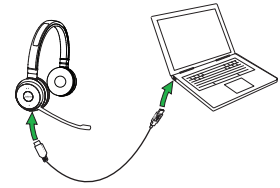

#### Jabra Evolve 65

- Freedom to multi-task
- Stay in the zone and avoid interruptions
- Always connected
- Convenient charging and storage
- All-day comfort
- Works with all leading UC platforms

## 01 How to connect

**Connect to PC (using Jabra Link 370)**  
 Plug the Jabra Link 370 dongle into a USB port on your PC. The headset and the Jabra Link 370 are already pre-paired.

**Connect to mobile device (using Bluetooth®)**  
 Wear the headset and hold (3 secs) the On/off/connect switch in the connect position until you hear the voice-guided instructions. The Bluetooth® indicator will flash blue.