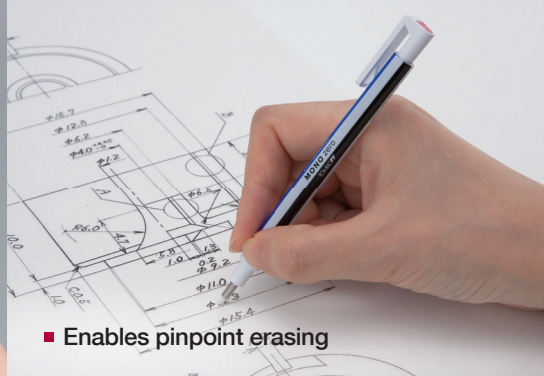

ER-KUR

ER-KUS

product
design
award
2010

reddot design award
winner 2010

www.tomboweuropa.com

0.7mm

- Eraser can be adjusted precisely by 0.7 mm

- Easily refillable