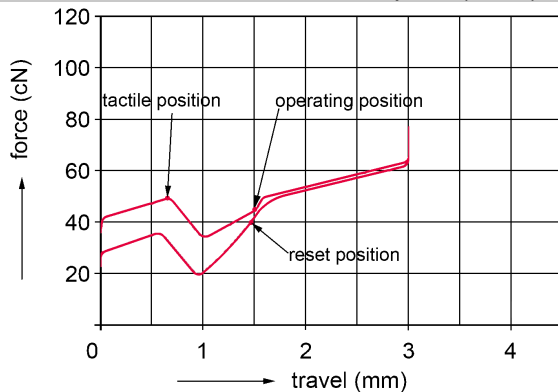

• Operation characteristics: ML Pressure point (50cN)

- Inscription technology: Laser
- Inscription layout: Standard
- Number of Keys: Product dependant, see table "Models"

Packaging Unit:

- Number of products in the master package: 10
- Number of master packages per pallet: 33

Warranty:

3-year limited manufacturer's guarantee

For the first two years after delivery, the statutory warranty applies. In the third year after delivery, CHERRY voluntarily grants an additional warranty according to the following conditions ("extended warranty"). In the event of a defect, please contact the seller of your CHERRY product. Do not carry out any repairs on your own and do not open the product. There is no warranty if unauthorized changes to the product cause a defect.

Conditions for the extended warranty:

In the case of a defect after the first 2 years after delivery of the CHERRY product, CHERRY grants its customers for the additional period of one year the right to assert claims for cure, i.e. demand that the defect is remedied or a thing free of defects is supplied. The extended warranty is to be asserted against the seller of the CHERRY product upon presentation of the original invoice, proof of purchase or a comparable proof of the time of purchase.

CHERRY, and the seller of the CHERRY product, where applicable, shall remedy the defect in the event the customer has justified claims for cure under the terms of the extended warranty.

Excluded from the extended warranty are damages caused by improper use, in particular by the effects of chemical substances, other damages caused by external influences, as well as normal wear and tear and optical changes, in particular discoloration or abrasion of shiny areas. Also excluded from the extended warranty are accessories and other parts which are not an integral part of the purchased item.

Errors, technical changes and delivery possibilities excepted. Technical information refers only to the specifications of the products. Features may differ from the information provided.