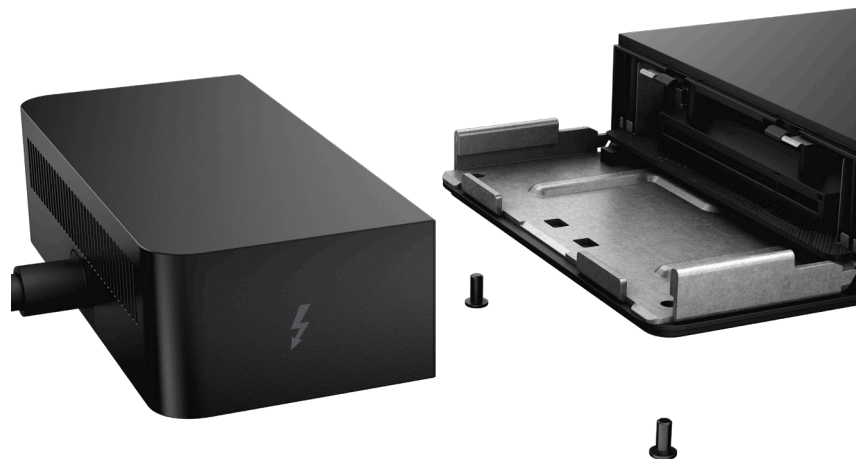

Recommended Accessories

DELL DOCK - WD19 180W

DELL PREMIER WIRELESS
KEYBOARD AND MOUSE - KM717

Enhance daily performance and productivity with this elegantly designed mouse and keyboard, which fits into virtually any workspace.

DELL 24 USB-C MONITOR -
P2419HC

Optimize your workspace with this 23.8" monitor featuring USB-C connectivity, a small footprint and productivity-boosting features.

DELL DOCKING STATION
MOUNTING KIT

Mount your Dell Commercial Dock behind your compatible monitor or under your desk to create a clutter-free work environment.

Future-ready design

Dell offers the World's first modular dock with upgradeable connectivity and power. By allowing you to easily upgrade your connectivity and boost your power delivery to meet the future needs of your evolving PC environment, you can significantly reduce your upgrade costs.

DELL THUNDERBOLT™ DOCK WD19TB MODULE

Need even more performance in the future? Upgrade to the WD19TB module for Thunderbolt™ connectivity with up to 40Gbps data transfer speeds and support for up to three displays at a fraction of the cost of replacing the entire dock.