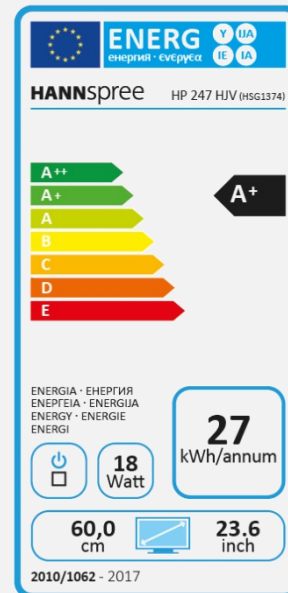

### ERGONOMIC FEATURES

Height  
Adjust.  
Stand

Tilt

Pivot

Swivel

Display Size	59,94 cm / 23.6" Diagonal
Panel Type	TFT – LED Backlight
Aspect Ratio	16:9
Resolution (H x V)	1920 x 1080 Full HD
Brightness	250cd/m <sup>2</sup>
Contrast (Typ.)	1.000:1 (Typical)
Contrast (Active)	80.000.000:1 (Active)
Viewing Angle L/R; U/D	178° H / 178° V (CR >10)
Response Time	8 msec (OD)
Pixel Pitch	0,2715 (H) x 0,2715 (V) mm
Panel Surface	Anti-Glare
Display Colors	16.7M Colors
Horizontal Frequency	24 ~ 83 kHz
Vertical Frequency	55 ~ 76 Hz
Max Display Frequency	1920 x 1080 @ 60Hz
Input 1	D-Sub (VGA)
Input 2	DVI-D (with HDCP)
Input 3	HDMI (Ver. 1.4)
Speakers	2W x 2, Earphone Audio Output
Power Consumption	On: 18W; Stand-by: 0,21W; Off: 0,18W
AC Power Range	AC 100 ~ 240 Volt; 50 ~ 60 Hz
Product Dimensions	547.6 x 224.8 x 509.2 mm (W x D x H)
Packing Dimensions	660 x 182 x 392 mm (W x D x H)
Net / Gross Weight	4.9 Kgs / 6.5 Kgs (±0.3KG)
Bezel & Color Plan	Front Bezel, Rear Cover, Arm : Black Texture Base: half glossy

VESA Mounting	100 x 100 mm
Monitor Stand	Height Adjustable Stand
Tilt / Kensington Lock	-2°~5° / 21.5° +/- 1.5° / Yes
Pivot / Swivel	Yes / Left: 170° - Right: 170°
Controls	Menu, Bri (+), Vol (-), Input / Enter, Power
Color	Warm, Nature, Cool, User Mode
Preset Mode	Standard, Game, Cinema, Scenery, Text Modes
On Screen Display	9 OSD Languages
Carton Box	Brown Box
Accessory	Power Cable; VGA Cable; Audio Cable; Warranty Card; Quick Start Guide

Supplier's Name	HANNspree
Model Name	HP247HJV
Energy Efficiency Class	A+
Screen Size (Centimetres)	60
Screen Size (Inches)	23,6
On mode power Consumption (W)	18
Annual Energy Consumption* (kWh)	27
Standby-mode Power Consumption (W)	0,21
Off-mode Power Consumption (W)	0,18
Screen Resolution	1920 x 1080