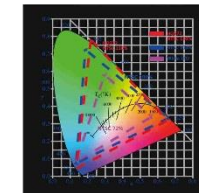

HQ 272 PQD Quantum Dot®

27" / 68,6cm Diagonal
LED Backlight – Format 16:9

- Quantum Dot® LED Panel
- 27" 16:9 LED Backlight Monitor
- 2560 x 1440 WQHD Resolution
- 178° / 178° Ultra-Wide Viewing Angle
- NTSC Color Gamut 110%,
- sRGB Color Gamut 156%,
- 4 Digital Inputs: DP, Mini DP, HDMI x 2
- Built-In Stereo Speakers
- Tilt and Wall-Mountable (VESA)
- Low Power Consumption
- Multi-Video Modes
- ECO Friendly
- HDMI Cable Included

Wide Color Gamut

NTSC Color Gamut
110 %

Adobe RGB Color Gamut
116 %

HDTV BT.709 Color Gamut
156 %

2K

27" / 68,6 cm

Part. No.: HQ 272 PQD

SIZE, RESOLUTION

27"
68,58cm Diagonal

QHD (2K)
2560 x 1440

CONNECTIVITY, ASPECT RATIO

HDMI x 2
DP
Mini-DP

16:9
Aspect Ratio

RESPONSE TIME, VESA

5 msec

VESA
Wall-Mountable

ERGONOMIC FEATURES

Eco
Friendly

Tilt

Low
Power
Cons.

Video
Modes

Display Size	68,58 cm / 27" Diagonal
Panel Type	TFT – LED Backlight
Aspect Ratio	16:9
Resolution (H x V)	2560 x 1440 QHD (2K)
Brightness	250cd/m ²
Contrast (Typ.)	1000:1 (Typical)
Contrast (Active)	10.000.000:1 (Active)
Viewing Angle L/R; U/D	178° H / 178° V (CR >10)
Response Time	5 msec (with OD)
Pixel Pitch	0,2331 (H) x 0,2331 (V) mm
Panel Surface	Anti-Glare
Display Colors	1.07B Colors (10-bit), sRGB 156%, Adobe RGB 116%, NTSC Color Gamut 110%
Horizontal Frequency	31 ~ 89 kHz
Vertical Frequency	56 ~ 75 Hz
Max Display Frequency	2560 x 1440 @ 60Hz
Input 1	Display Port
Input 2	Mini Display Port
Input 3	HDMI with HDCP (Ver. 1.4) x 2
Built-in Speakers	Yes, 2 x 2W; Earphone Audio Output
Power Consumption	On: 33W; Stand-by: 0,45W; Off: 0,27W
AC Power Range	AC 100 ~ 240 Volt; 50 ~ 60 Hz
Product Dimensions	639,8 x 197,3 x 465,1 mm (W x D x H)
Packing Dimensions	712 x 120 x 453 mm (W x D x H)
Net / Gross Weight	4.9 Kgs / 6.3 Kgs
Bezel & Color Plan	Front Bezel: Black Texture; Back Cover: Black Texture; Arm: Silvery Metal; Base: Black Metal;