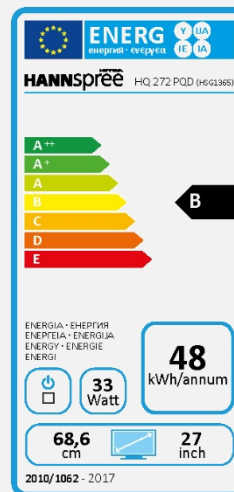

VESA Mounting	100 x 100 mm
Monitor Stand	Regular Stand
Tilt / Kensington Lock	-5° ~ 15° (±2°) / Yes
Pivot / Swivel	No / No
Controls	Menu, Bri (+), Vol (-), Input/Enter, Power
Color	Warm, Nature, Cool, User Mode
Preset Mode	PC, Movie, Game, ECO Modes
On Screen Display	15 OSD Languages
Accessory	Power Cable (1,5m); HDMI Cable (1,5m); Warranty Card; Quick Start Guide
EAN Code	4711404022692

Supplier's Name	HANNspree
Model Name	HQ272PQD
Energy Efficiency Class	B
Screen Size (Centimetres)	68,6
Screen Size (Inches)	27,00
On mode power Consumption (W)	33
Annual Energy Consumption* (kWh)	48
Standby-mode Power Consumption (W)	0,45
Off-mode Power Consumption (W)	0,27
Screen Resolution	2560 x 1440

* Energy consumption XYZ kWh per year, based on the power consumption of the television operating 4 hours per day for 365 days. The actual energy consumption will depend on how the television is used.