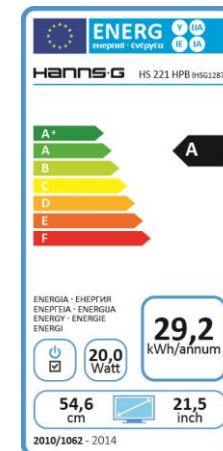

VESA Mounting	100 x 100 mm
Kensington Lock	Yes
Tilt	-5° ~ + 15°
Controls	Menu, Left, Right, Auto, Power
Color	Warm, Cool, User Mode
Preset Mode	PC, Movie, Game, ECO Modes
On Screen Display	Languages: 12 OSD Languages
Carton Box	Brown Box
Accessory	Power Cable (1,5m), VGA Cable (1,5m), Warranty Card, Quick Start Guide (paper)

A	Supplier's Name	HANNspree	
B	Model Name	HS221HPB	
C	Energy Efficiency Class	A	
D	Screen Size	E Centimetres 54,61 F inches 21,50	
	G	On mode power Consumption (W)	20
H	Annual Energy Consumption* (kWh)	29,2	
J	Standby-mode Power Consumption (W)	≤ 0,50	
K	Off-mode Power Consumption (W)	≤ 0,50	
L	Screen Resolution	1920x1080