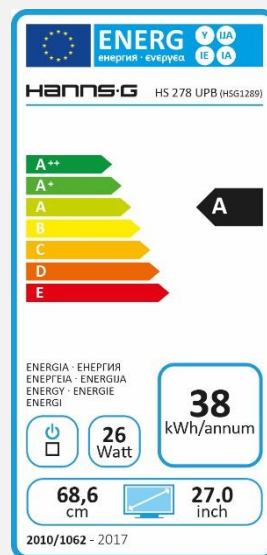

HS 278 UPB

27" / 68,6cm Diagonal
LED Backlight – Format 16:9

- 27" 16:9 LED Backlight Monitor
- 1920 x 1080 WUXGA Resolution Full HD 1080P
- 178° Ultra-Wide Viewing Angle
- Triple Input: Display Port + HDMI + VGA
- Built-In Stereo Speakers
- USB HUB: 1 up, 2 down
- Tilt and Wall-Mountable (VESA)
- Low Power Consumption & Multi-Video Modes

27" / 68,6 cm

Part. No.: HS 278 UPB

SIZE, RESOLUTION

27"
16:9 Aspect Ratio

Full HD
1920 x 1080

CONNECTIVITY, SPEAKER

HDMI
VGA
Display Port

Built-In
Stereo Speaker

RESPONSE TIME, VESA

5 msec

VESA
Wall-Mountable

OTHER FEATURES

USB HUB

Tilt

Display Size	68,6cm / 27" Diagonal
Panel Type	TFT – LED Backlight
Aspect Ratio	16:9
Resolution (H x V)	1920 x 1080 Full HD
Brightness	300cd/m ²
Contrast (Typ.)	1.000:1 (Typical)
Contrast (Active)	80.000.000:1 (Active)
Viewing Angle L/R; U/D	178° H – 178° V (CR >10)
Response Time	5 msec
Pixel Pitch	0,311 (H) x 0,311 (V) mm
Panel Surface	Anti-Glare
Display Colors	16.7M Colors
Horizontal Frequency	24 ~ 83 kHz (Analog) / 30 ~ 83 kHz (Digital)
Vertical Frequency	56 ~ 75 Hz
Max Display Frequency	1920 x 1080 @ 60Hz
Input 1	D-Sub (VGA)
Input 2	HDMI
Input 3	Display Port
Buil-in Speakers	Yes, 2W x 2; Earphone out
Power Consumption	On: 26W; Stand-by: ≤ 0, 41W; Off: ≤ 0,21W
AC Power Range	AC 100 ~ 240 Volt; 50 ~ 65 Hz
Product Dimensions	646,6 x 219,8 x 447,3 mm (W x D x H)
Packing Dimensions	710 x 120 x 520 mm (W x D x H)
Net / Gross Weight	5.2 Kgs / 6.86 Kgs
Bezel & Color Plan	Black texture: front bezel, back cover , arm, base

Supplier's Name	HANNSpree
Model Name	HS278UPB
Energy Efficiency Class	A
Screen Size (Centimetres)	68,58
Screen Size (Inches)	27,00
On mode power Consumption (W)	26
Annual Energy Consumption* (kWh)	38
Standby-mode Power Consumption (W)	0,41
Off-mode Power Consumption (W)	0,21
Screen Resolution	1920 x 1080