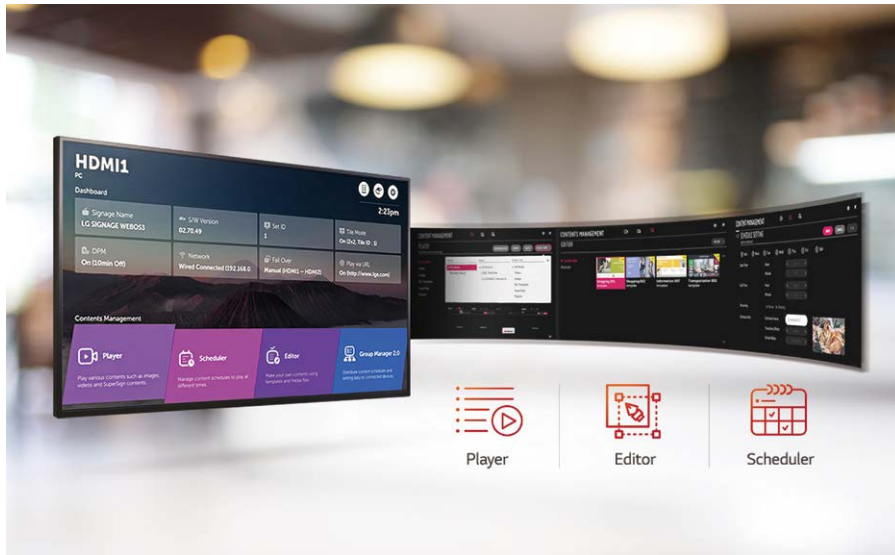

Vitalize True Colors of UHD Content in a Smart Way

UM3E

As an Ultra HD large display, the UM3E series delivers content in a fine detail with vivid colors enough to captivate numerous viewers. Equipped with high compatibility and intuitive GUI, the product will not cause any wasted time to connect and coordinate other devices or to manage content in a meeting room or in retail stores.

HEVC
DECODER

ULTRA HD

FULL HD

Vitalize True Colors of UHD Content in a Smart Way

UM3E

POWERFUL WEBOS SMART SIGNAGE PLATFORM

Easy Content Management

The embedded CMS (Content Management System) allows you to create and edit content using internal/external sources as well as set playlists to play at the desired schedule without the need for a separate PC. Thanks to the intuitive GUI and a menu structure based on usage scenarios, content management has been made much easier.

Simple Group Management

The embedded Group Manager makes a master display work as a server and manage other displays* connected on the same network. This way you can group and control multiple displays in your place of business and distribute playlists to them all at once, using input devices such as a remote control.

* Available for LG webOS digital signages (webOS 3.0 or higher).

Vitalize True Colors of UHD Content in a Smart Way

UM3E

POWERFUL WEBOS SMART SIGNAGE PLATFORM

Various Sensor Applications

LG webOS smart signage platform easily supports connections with external sensors such as GPIO, NFC/RFID, temperature sensors, etc. via USB plug-in. The overall cost of ownership is reduced as there's no need to purchase additional software or media players for creating value-added solutions.