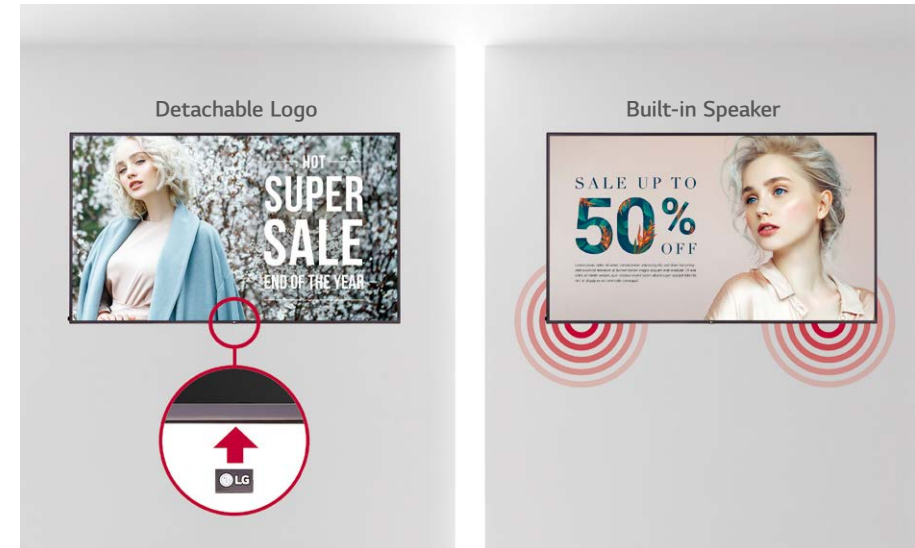

* Using an HDMI cable connection

Vitalize True Colors of UHD Content in a Smart Way

UM3E

SPACE-EFFICIENT DESIGN

Slim and Tidy in Appearance

Although UM3E series is a large-sized display, the product still has a slim depth, a feature that allows easy installation by using less space. An immersive view is attained while maintaining a sleek look.

Detachable Logo & Built-in Speaker

The detachable logo allows for installation in the desired orientation in landscape or portrait mode, making it easy for the user to arrange the signage. Also, sounds can be played from built-in speakers*, giving advertisements greater impact.