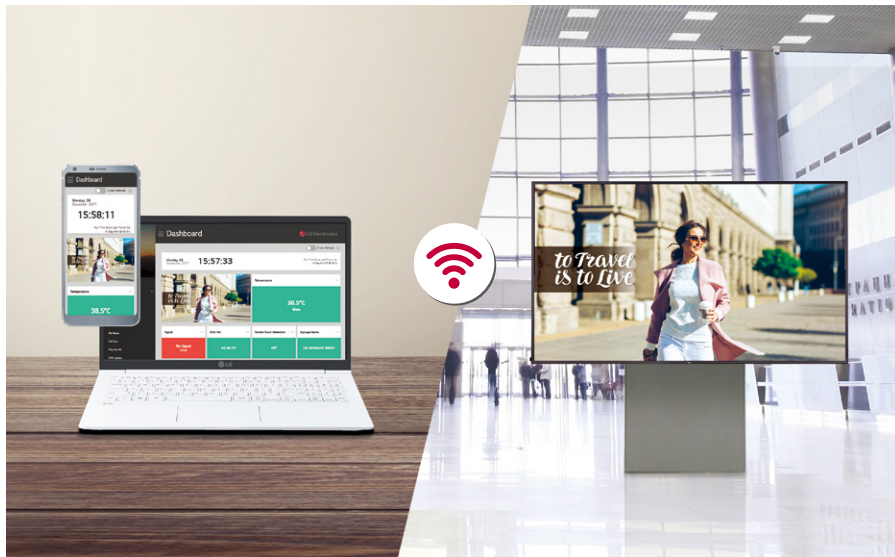

Simple Group Management

The embedded Group Manager makes a master display work as a server and manage other displays* connected on the same network. This way you can group and control multiple displays in your place of business and distribute playlists to them all at once, using input devices such as a remote control.

* Available for LG webOS digital signages (webOS 3.0 or higher).

Vitalize True Colors of UHD Content in a Smart Way

UM3E

POWERFUL WEBOS SMART SIGNAGE PLATFORM

Various Sensor Applications

LG webOS smart signage platform easily supports connections with external sensors such as GPIO, NFC/RFID, temperature sensors, etc. via USB plug-in. The overall cost of ownership is reduced as there's no need to purchase additional software or media players for creating value-added solutions.

Vitalize True Colors of UHD Content in a Smart Way

UM3E

EASY MAINTENANCE

Real-Time Monitoring & Control

Through the Control Manager, the embedded web monitoring solution, you can control and monitor the status of multiple displays in different locations in real-time. It is available on internet-connected devices, allowing you to flexibly and rapidly respond to emergency situations anywhere.

Real-time Care Service

The maintenance gets easier and faster with an optional service Signage 365 Care, a cloud service solution provided by LG service. It remotely manages status of displays in client workplaces for fault diagnosis and remote-control services, ensuring the stable operation of a client's business.