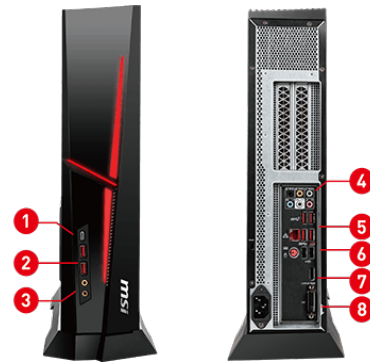

CONNECTIONS

1. 1x USB 3.2 Gen 1 Type C	5. 2x USB 3.2 Gen 2 Type A / 1x RJ45 / 2x USB 3.2 Gen 1 Type A
2. 1x USB 3.2 Gen 1 Type A / 1x USB 2.0	6. 1x PS/2 Combo / 2x USB 2.0
3. 1x Mic-in / 1x Headphone-out	7. 1x Display Port
4. 5x HD Audio jacks / 1x Mic-in	8. 1x DVI-D